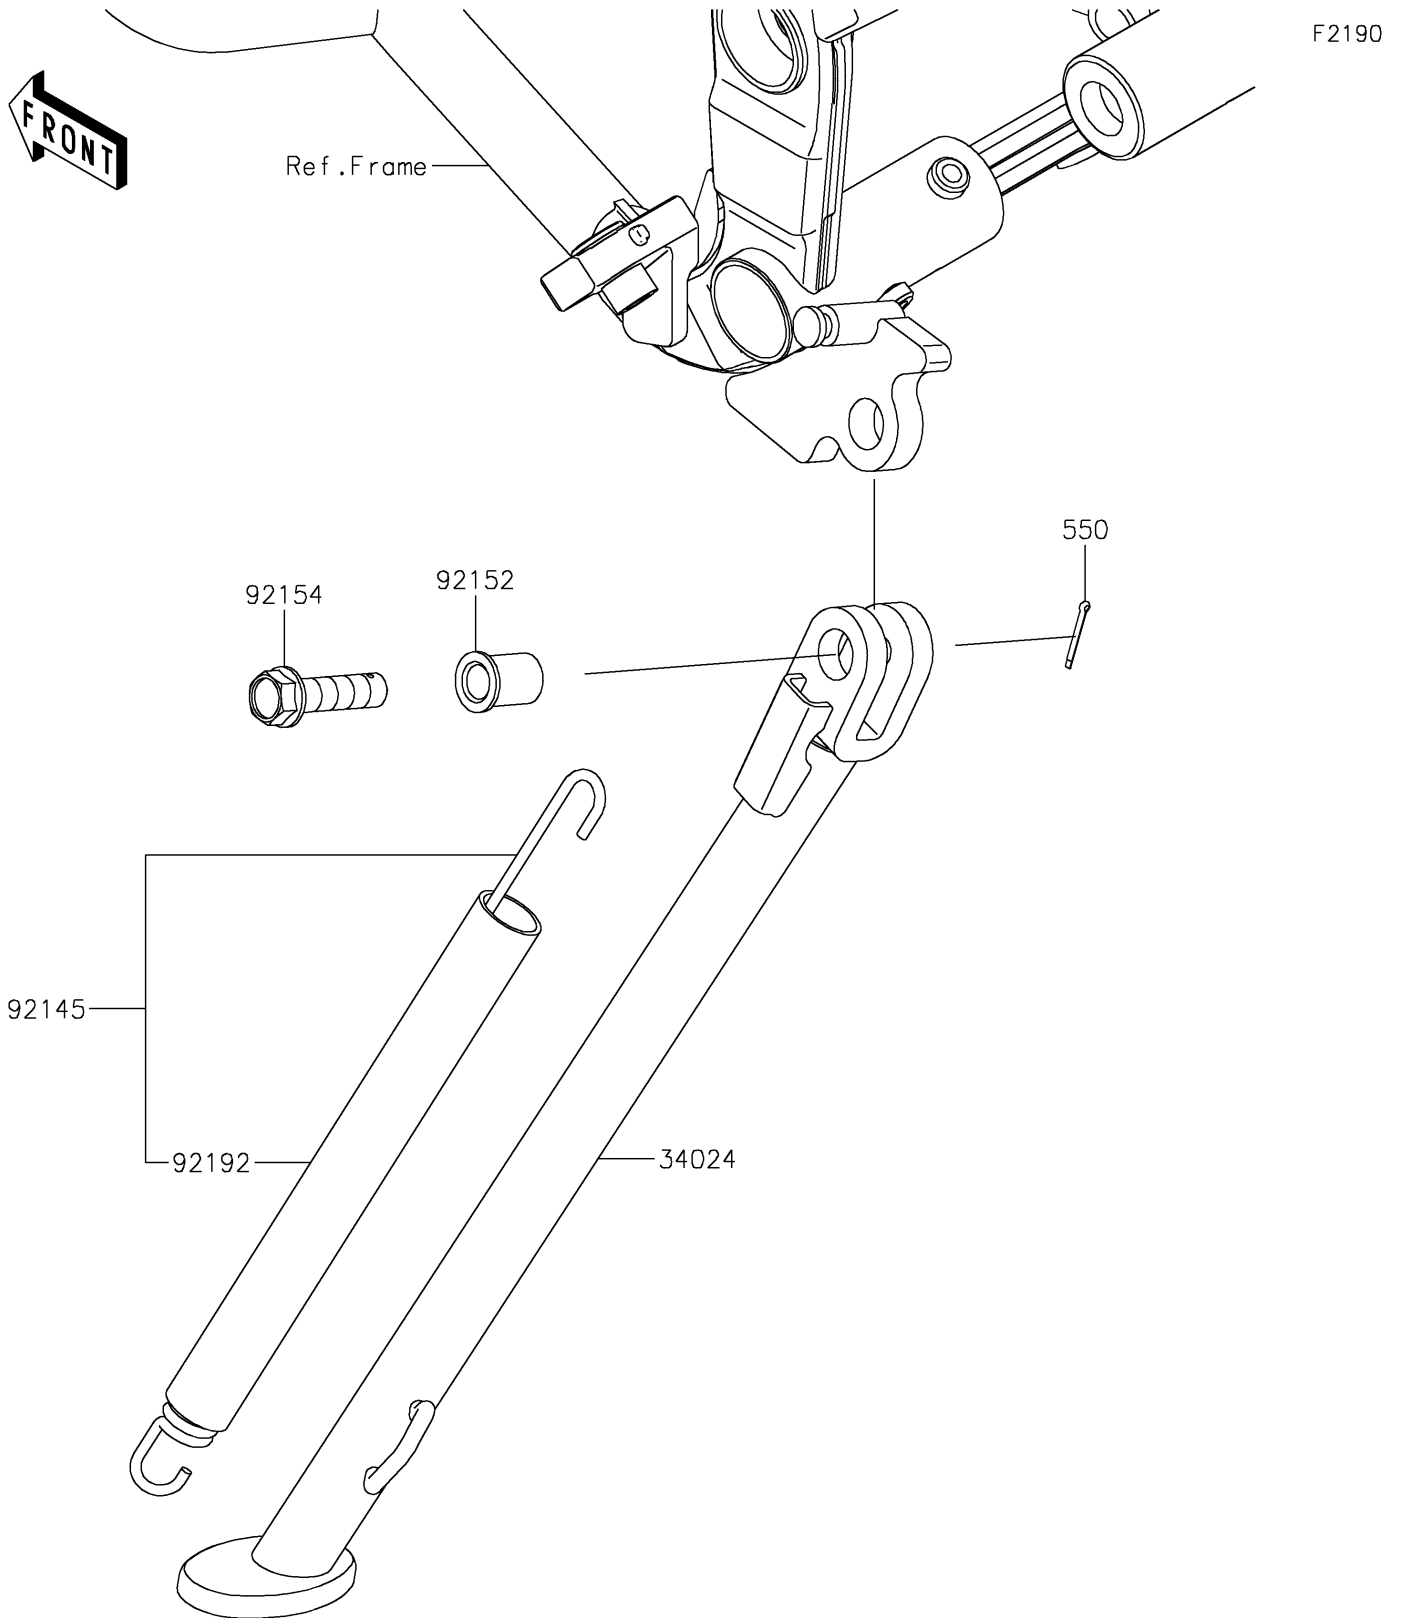

2021 KLX®300R PARTS DIAGRAM

Stand(s)

2021 KLX®300R PARTS LIST

Stand(s)

ITEM NAME	PART NUMBER	QUANTITY
STAND-SIDE,P.SILVER (Ref # 34024)	34024-0156-458	1
SPRING,SIDE STAND (Ref # 92145)	92145-1941	1
COLLAR,10.2X15X20.1 (Ref # 92152)	92152-1914	1
BOLT,FLANGED,10X37 (Ref # 92154)	92154-1539	1
TUBE,18X21X200 (Ref # 92192)	92192-2340	1
PIN-COTTER,2.0X15 (Ref # 550)	550AA2015	1