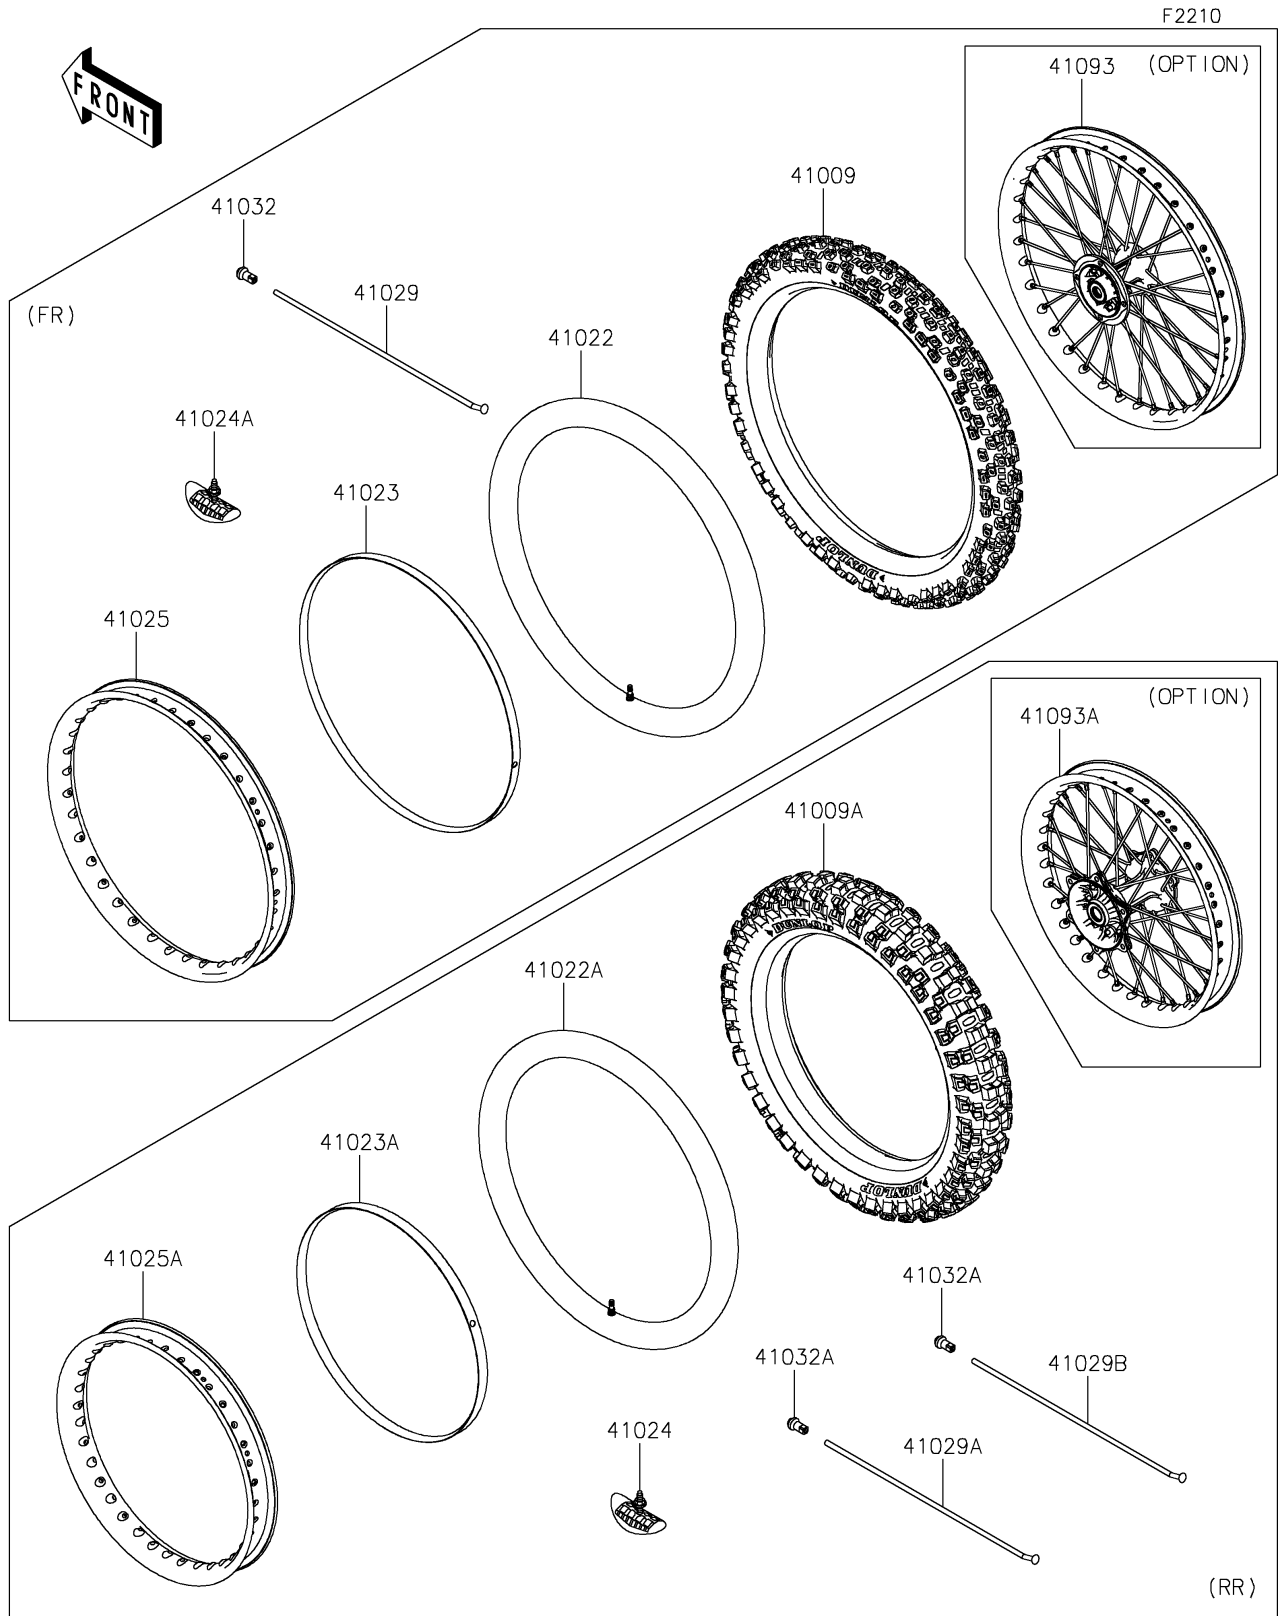

2021 KLX® 300R PARTS DIAGRAM

Wheels/Tires

2021 KLX®300R PARTS LIST

Wheels/Tires

ITEM NAME	PART NUMBER	QUANTITY
TIRE,FR,80/100-21 51M,MX52F (Ref # 41009)	41009-0830	1
TIRE,RR,100/100-18 59M,MX52 (Ref # 41009A)	41009-0831	1
TUBE-TIRE (Ref # 41022)	41022-0110	1
TUBE-TIRE (Ref # 41022A)	41022-0111	1
BAND-RIM,90/100-21(D) (Ref # 41023)	41023-0009	1
BAND-RIM,100/100-18(D) (Ref # 41023A)	41023-1070	1
STOPPER-RIM,2.15-M(DUNLOP) (Ref # 41024)	41024-009	1
STOPPER-RIM,1.60-M(DUNLOP) (Ref # 41024A)	41024-010	1
RIM,FR,21X1.60 (Ref # 41025)	41025-0401	1
RIM,RR,18X1.85 (Ref # 41025A)	41025-0405	1
SPOKE-INNER,FR,228MMX165D (Ref # 41029)	41029-0004	36
SPOKE-INNER,RR,LH,193.1MMX165D (Ref # 41029A)	41029-0047	18
SPOKE-INNER,RR,RH,189.1MMX160D (Ref # 41029B)	41029-0048	18
NIPPLE-SPOKE (Ref # 41032)	41032-0005	36
NIPPLE-SPOKE (Ref # 41032A)	41032-0007	36
WHEEL-SUB ASSY,FR (Ref # 41093)	41093-0004	1
WHEEL-SUB ASSY,RR (Ref # 41093A)	41093-0005	1