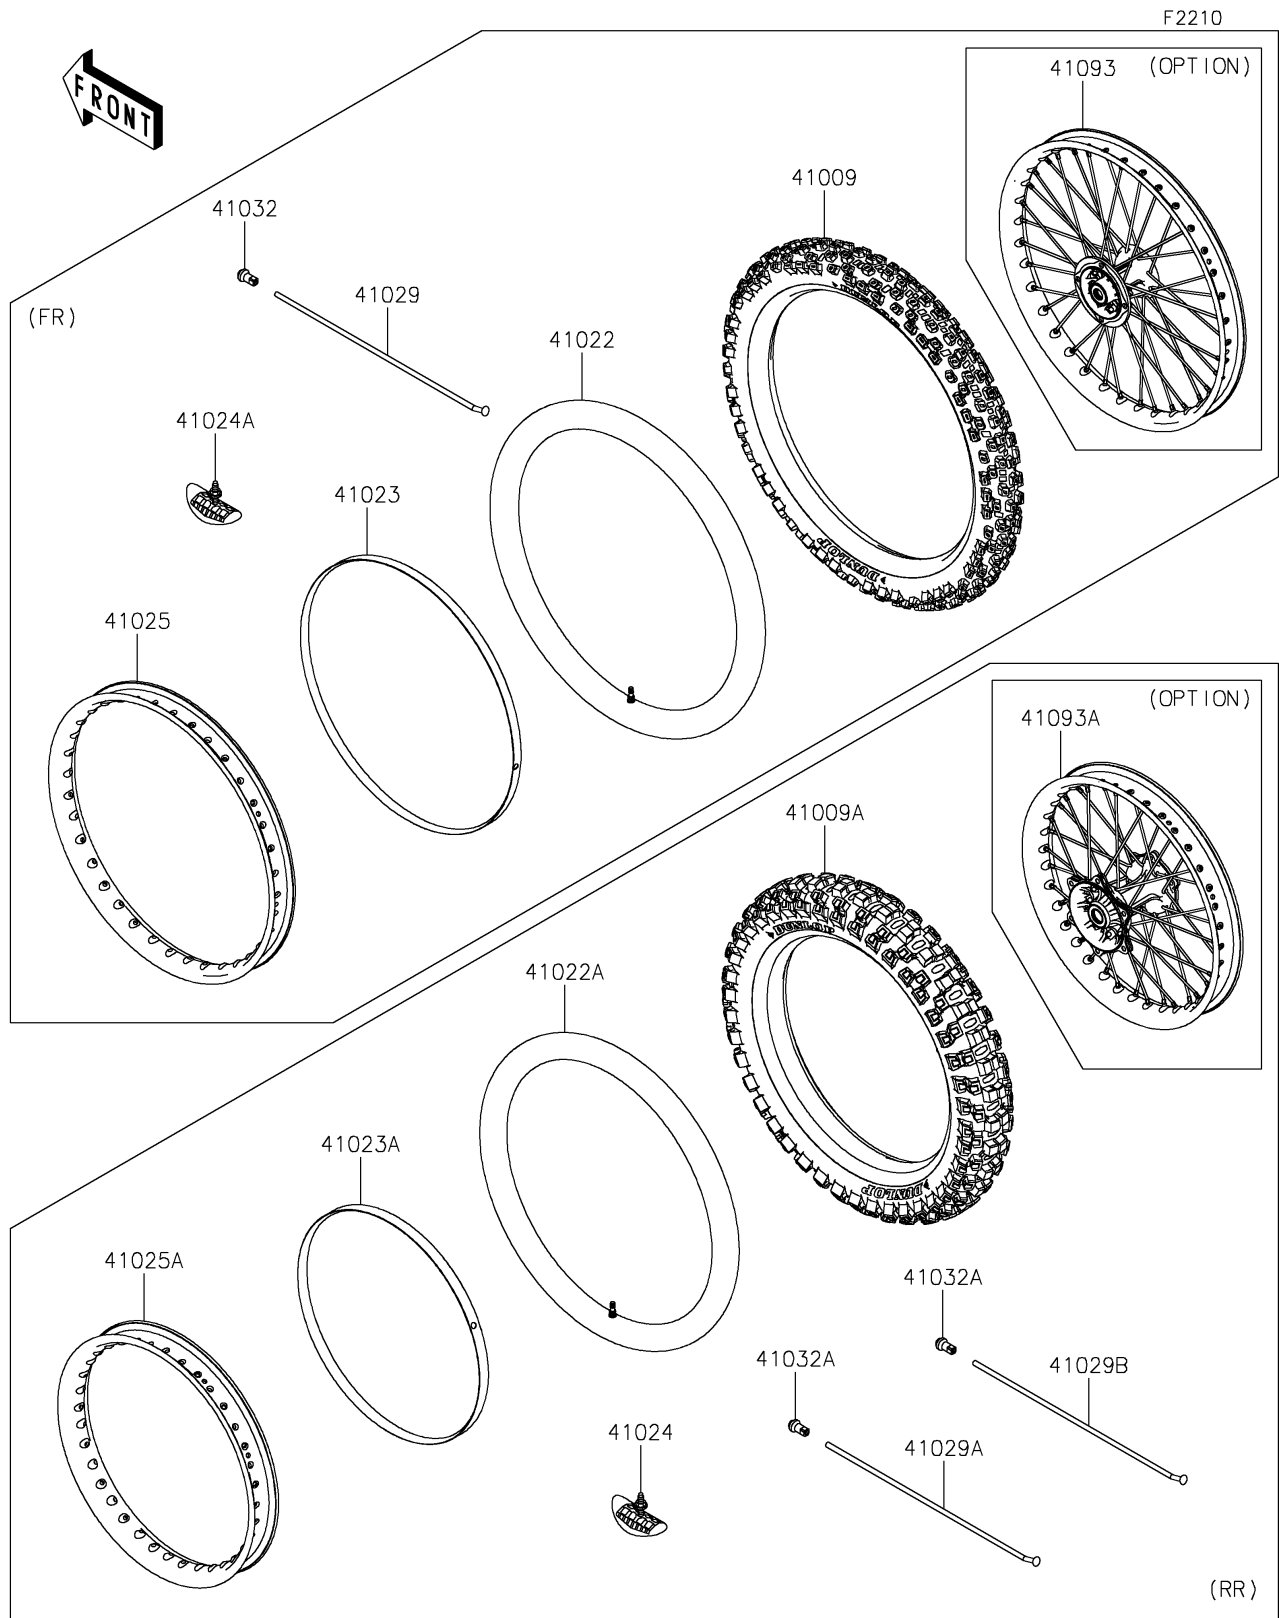

2022 KLX300R PARTS DIAGRAM

Wheels/Tires

2022 KLX300R PARTS LIST

Wheels/Tires

ITEM NAME	PART NUMBER	QUANTITY
TIRE,FR,80/100-21 51M,MX52F (Ref # 41009)	41009-0830	1
TIRE,RR,100/100-18 59M,MX52 (Ref # 41009A)	41009-0831	1
TUBE-TIRE (Ref # 41022)	41022-0110	1
TUBE-TIRE (Ref # 41022A)	41022-0111	1
BAND-RIM,90/100-21(D) (Ref # 41023)	41023-0009	1
BAND-RIM,100/100-18(D) (Ref # 41023A)	41023-1070	1
STOPPER-RIM,2.15-M(DUNLOP) (Ref # 41024)	41024-009	1
STOPPER-RIM,1.60-M(DUNLOP) (Ref # 41024A)	41024-010	1
RIM,FR,21X1.60 (Ref # 41025)	41025-0401	1
RIM,RR,18X1.85 (Ref # 41025A)	41025-0405	1
SPOKE-INNER,FR,228MMX165D (Ref # 41029)	41029-0004	36
SPOKE-INNER,RR,LH,193.1MMX165D (Ref # 41029A)	41029-0047	18
SPOKE-INNER,RR,RH,189.1MMX160D (Ref # 41029B)	41029-0048	18
NIPPLE-SPOKE (Ref # 41032)	41032-0005	36
NIPPLE-SPOKE (Ref # 41032A)	41032-0007	36
WHEEL-SUB ASSY,FR (Ref # 41093)	41093-0004	1
WHEEL-SUB ASSY,RR (Ref # 41093A)	41093-0005	1