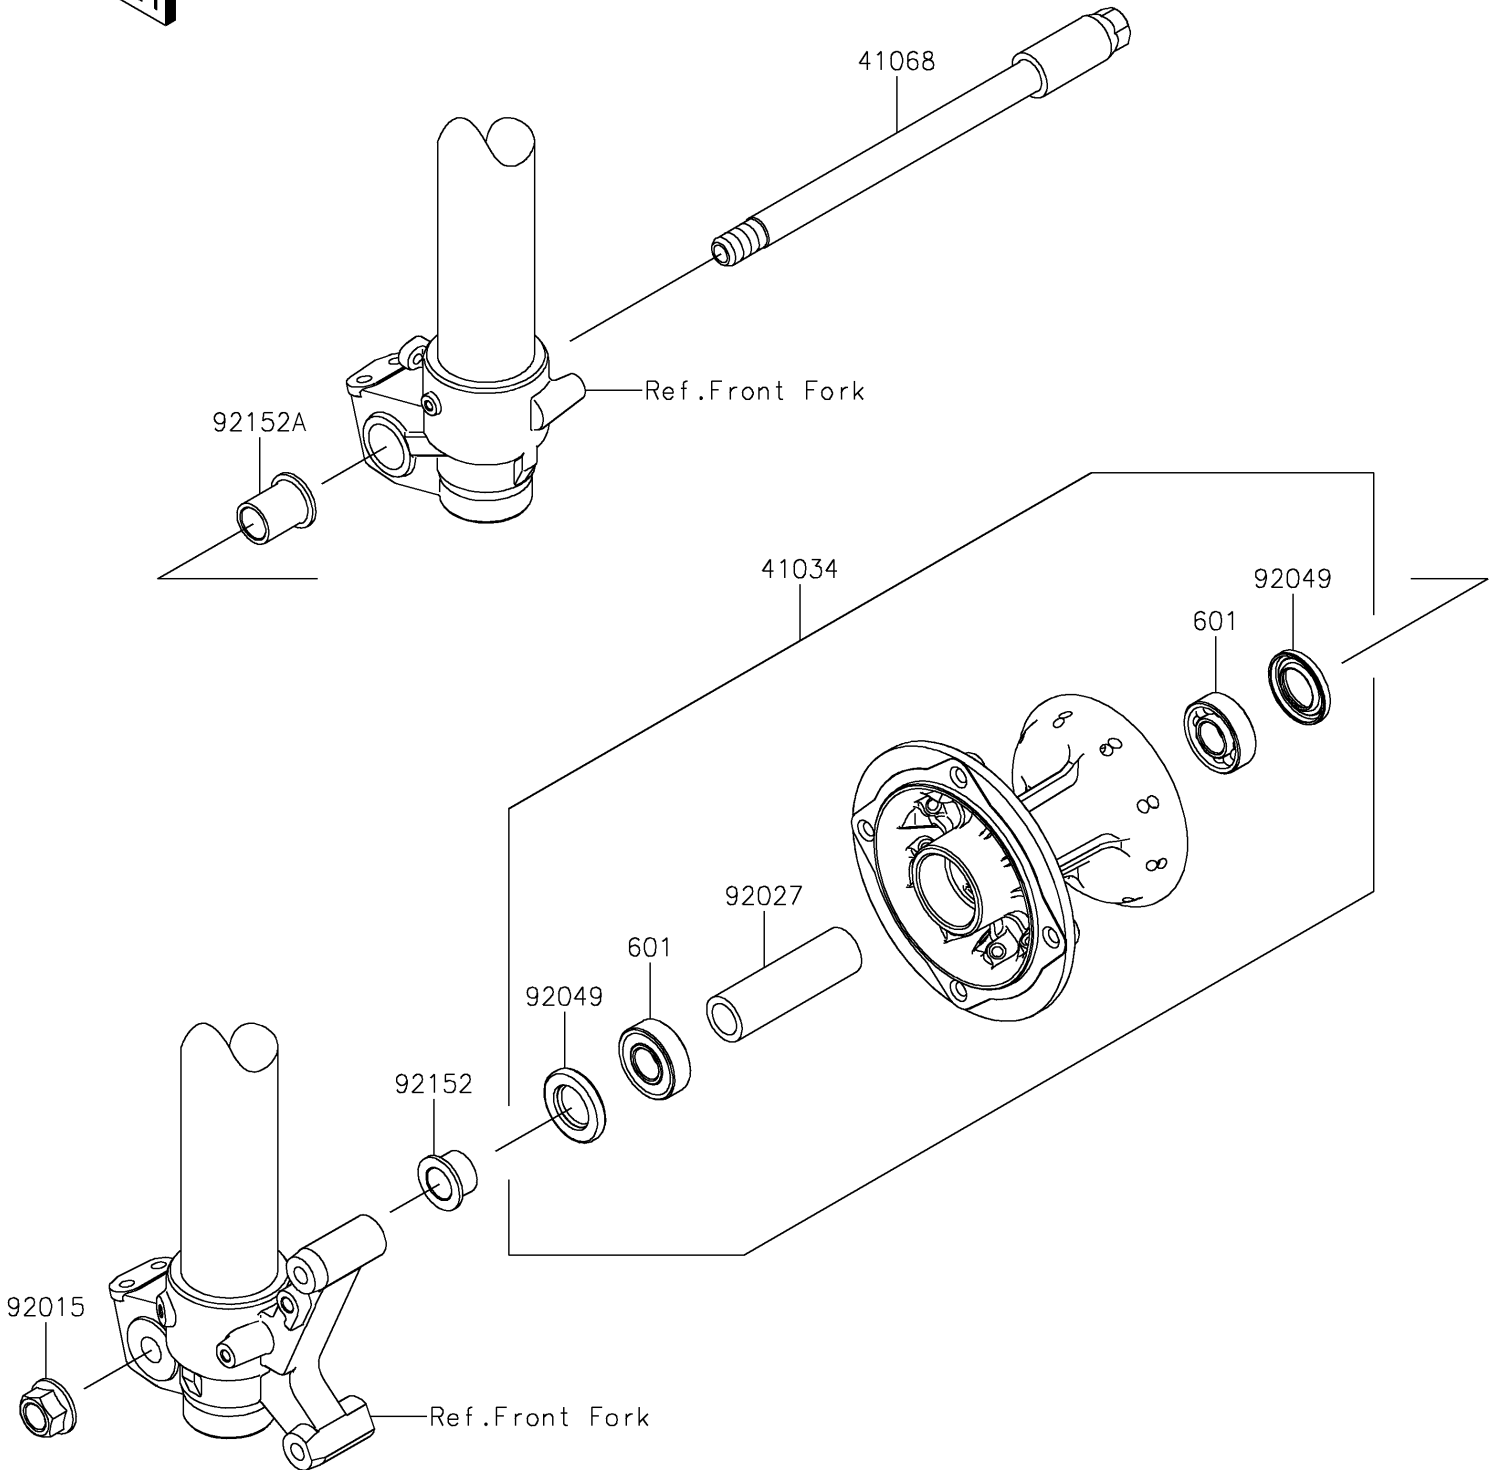

# 2021 KLX® 300R PARTS DIAGRAM

Front Hub

F2230

## 2021 KLX®300R PARTS LIST

### Front Hub

| ITEM NAME                            | PART NUMBER | QUANTITY |
|--------------------------------------|-------------|----------|
| DRUM-ASSY,FR (Ref # 41034)           | 41034-0604  | 1        |
| AXLE,FR,15X194 (Ref # 41068)         | 41068-0601  | 1        |
| NUT,14MM (Ref # 92015)               | 92015-1407  | 1        |
| COLLAR,15.2X22.2X75 (Ref # 92027)    | 92027-1958  | 1        |
| SEAL-OIL (Ref # 92049)               | 92049-0136  | 2        |
| COLLAR,FR AXLE,L=14 (Ref # 92152)    | 92152-0528  | 1        |
| COLLAR,FR AXLE,L=26.5 (Ref # 92152A) | 92152-2575  | 1        |
| BEARING-BALL,#6202UG (Ref # 601)     | 601B6202UG  | 2        |