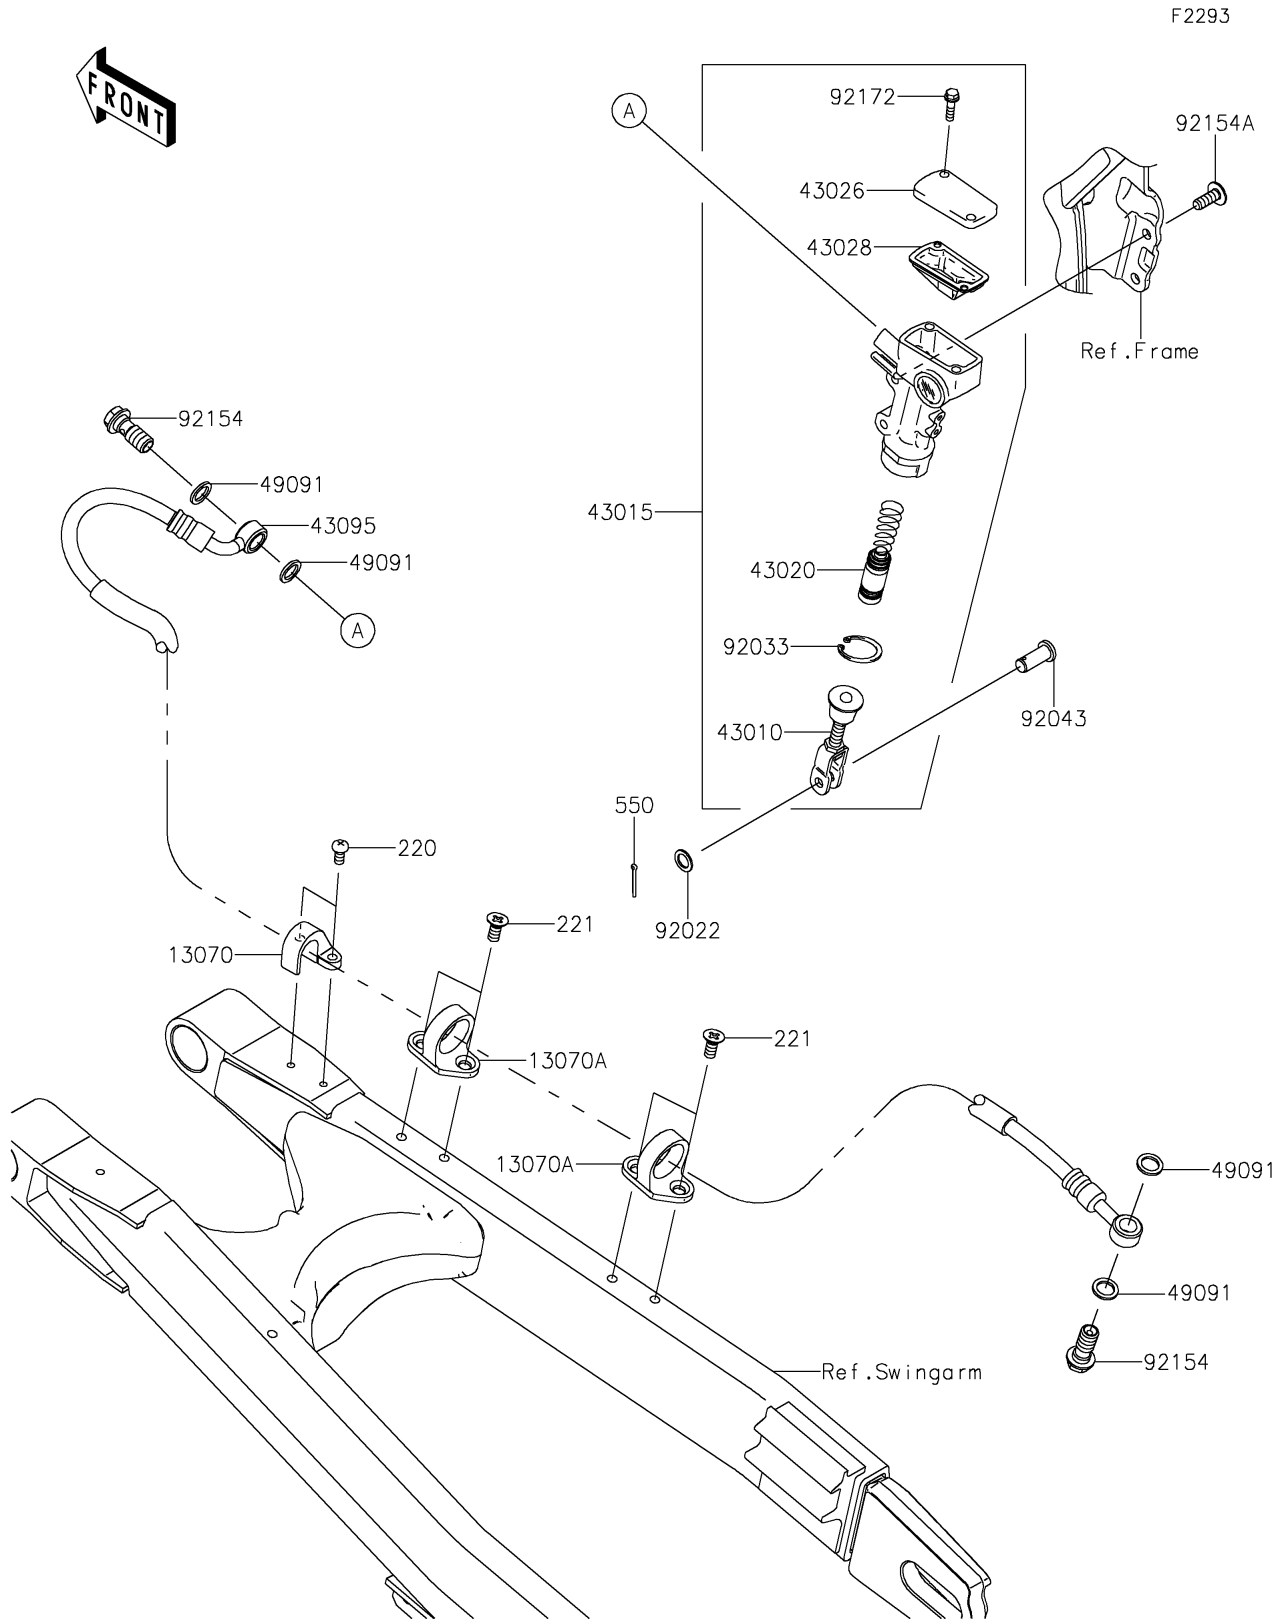

2021 KLX® 300R PARTS DIAGRAM

Rear Master Cylinder

2021 KLX®300R PARTS LIST

Rear Master Cylinder

ITEM NAME	PART NUMBER	QUANTITY
GUIDE,BRAKE HOSE (Ref # 13070)	13070-0826	1
GUIDE,HOSE (Ref # 13070A)	13070-1144	2
ROD-ASSY-BRAKE (Ref # 43010)	43010-1087	1
CYLINDER-ASSY-MASTER (Ref # 43015)	43015-0168	1
PISTON-COMP-BRAKE (Ref # 43020)	43020-1094	1
CAP-BRAKE (Ref # 43026)	43026-0023	1
DIAPHRAGM (Ref # 43028)	43028-1092	1
HOSE-BRAKE,M/CYLINDER-CALIPER (Ref # 43095)	43095-1643	1
WASHER-SEAL,10.1X14.5X1.5 (Ref # 49091)	49091-0001	4
WASHER,8.5X13X1 (Ref # 92022)	92022-1028	1
RING-SNAP,20.9X24.6X1.2 (Ref # 92033)	92033-0079	1
PIN (Ref # 92043)	92043-0004	1
BOLT,FLANGED,10X23 (Ref # 92154)	92154-0732	2
BOLT,SOCKET,6X16 (Ref # 92154A)	92154-1678	2
SCREW (Ref # 92172)	92172-1064	2
SCREW-PAN-CROS,5X10 (Ref # 220)	220AA0510	2
SCREW-CSK-CROS,6X10 (Ref # 221)	221AA0610	4
PIN-COTTER,2.0X15 (Ref # 550)	550AA2015	1