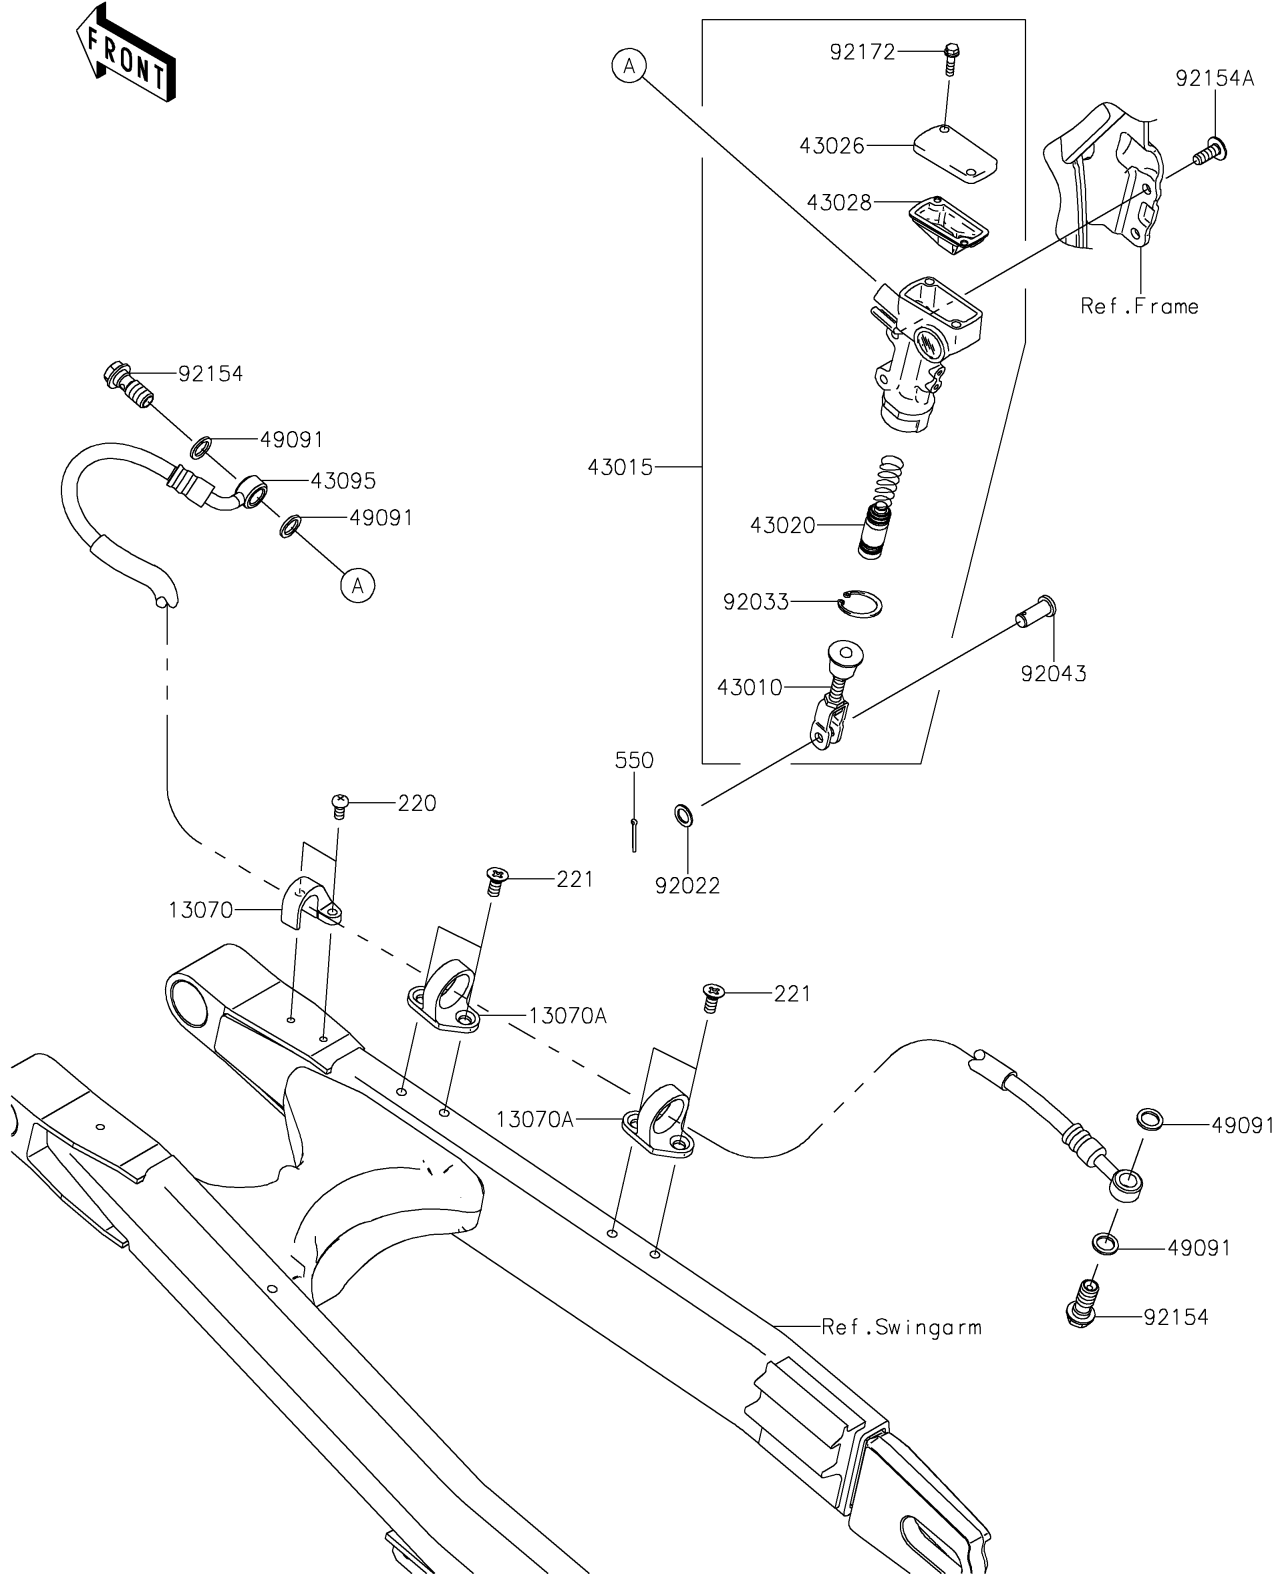

2022 KLX® 300R PARTS DIAGRAM

Rear Master Cylinder

F2293

2022 KLX®300R PARTS LIST

Rear Master Cylinder

ITEM NAME	PART NUMBER	QUANTITY
GUIDE,BRAKE HOSE (Ref # 13070)	13070-0826	1
GUIDE,HOSE (Ref # 13070A)	13070-1144	2
ROD-ASSY-BRAKE (Ref # 43010)	43010-1087	1
CYLINDER-ASSY-MASTER (Ref # 43015)	43015-0168	1
PISTON-COMP-BRAKE (Ref # 43020)	43020-1094	1
CAP-BRAKE (Ref # 43026)	43026-0023	1
DIAPHRAGM (Ref # 43028)	43028-1092	1
HOSE-BRAKE,M/CYLINDER-CALIPER (Ref # 43095)	43095-1643	1
WASHER-SEAL,10.1X14.5X1.5 (Ref # 49091)	49091-0001	4
WASHER,8.5X13X1 (Ref # 92022)	92022-1028	1
RING-SNAP,20.9X24.6X1.2 (Ref # 92033)	92033-0079	1
PIN (Ref # 92043)	92043-0004	1
BOLT,FLANGED,10X23 (Ref # 92154)	92154-0732	2
BOLT,SOCKET,6X16 (Ref # 92154A)	92154-1678	2
SCREW (Ref # 92172)	92172-1064	2
SCREW-PAN-CROS,5X10 (Ref # 220)	220AA0510	2
SCREW-CSK-CROS,6X10 (Ref # 221)	221AA0610	4
PIN-COTTER,2.0X15 (Ref # 550)	550AA2015	1