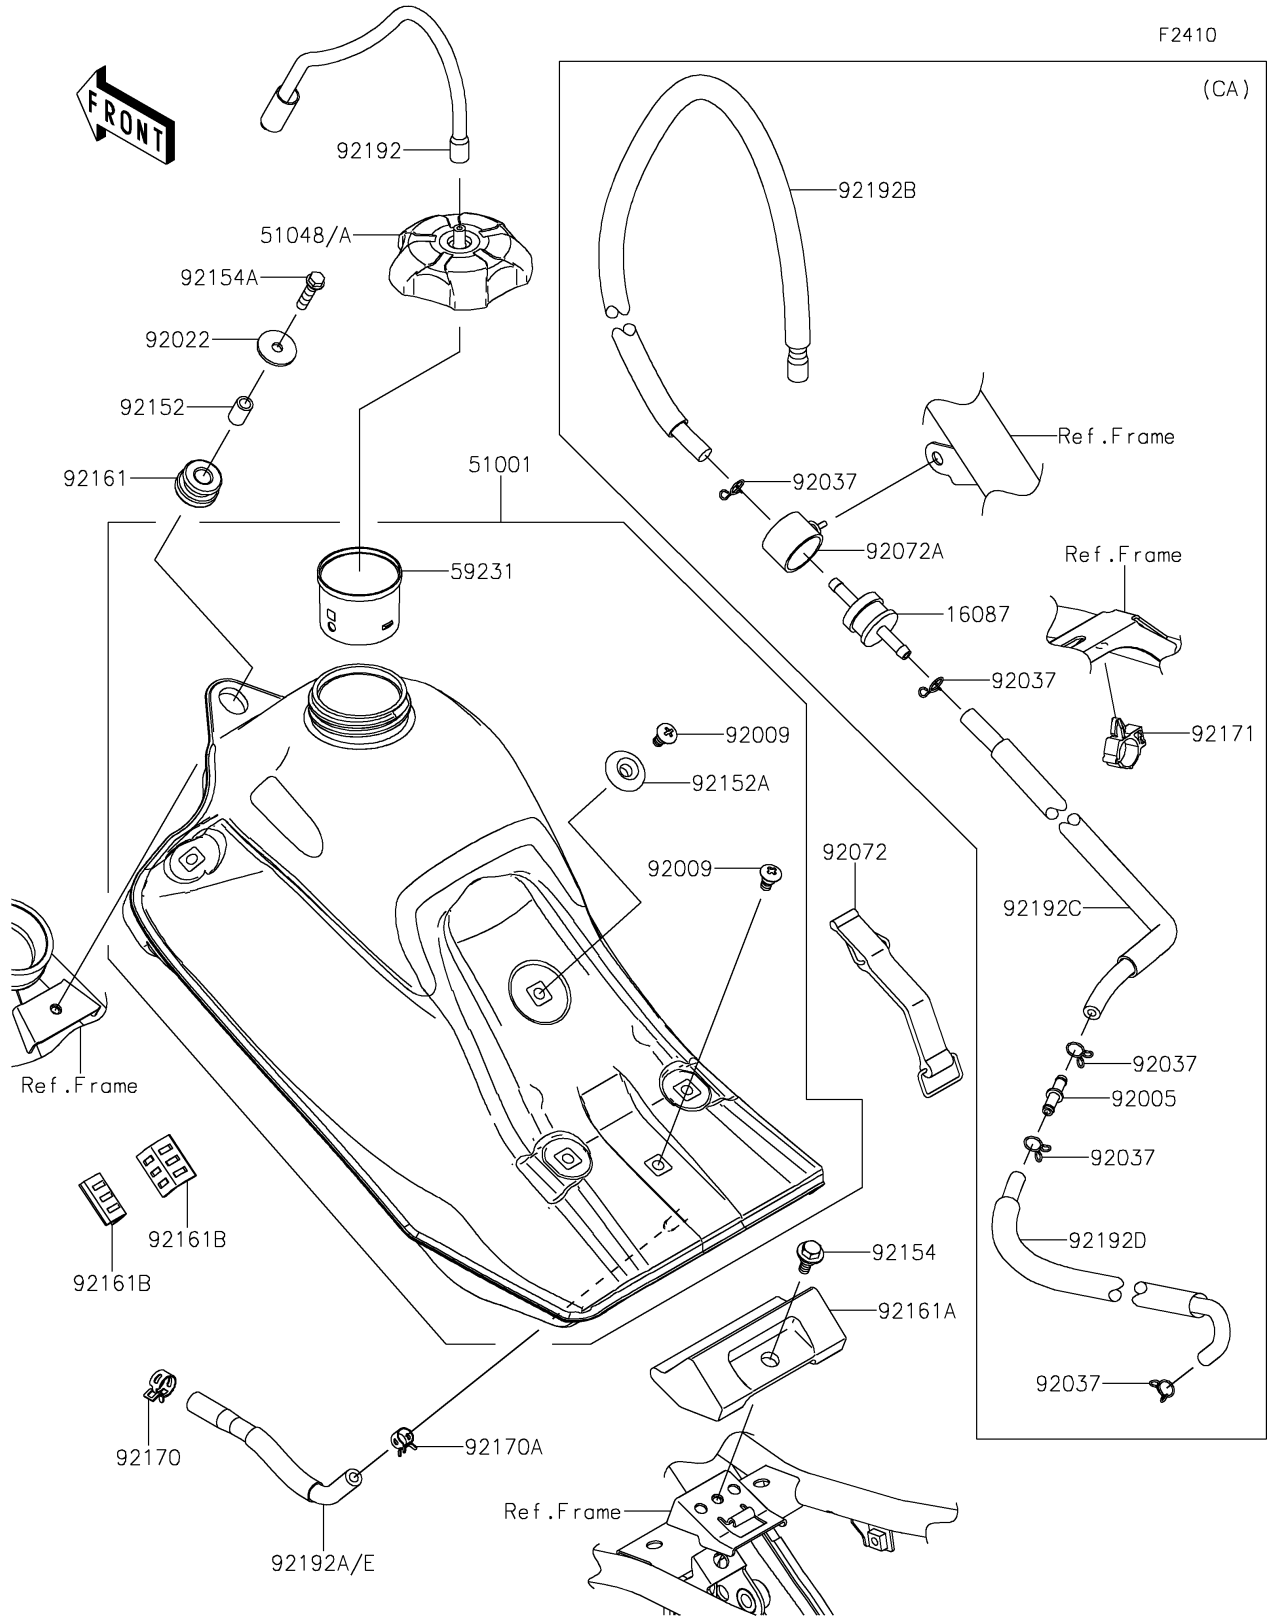

# 2021 KLX®300R PARTS DIAGRAM

Fuel Tank

## 2021 KLX®300R PARTS LIST

### Fuel Tank

ITEM NAME	PART NUMBER	QUANTITY
VALVE-CHECK (Ref # 16087)	16087-0008	1
TANK-COMP-FUEL (Ref # 51001)	51001-0887	1
CAP-ASSY-TANK (Ref # 51048)	51048-0576	1
CAP-ASSY-TANK (Ref # 51048A)	51048-0593	1
FILLER (Ref # 59231)	59231-0745	1
FITTING (Ref # 92005)	92005-0721	1
SCREW,6MM (Ref # 92009)	92009-1971	2
WASHER,6.5X24X2 (Ref # 92022)	92022-1690	1
CLAMP (Ref # 92037)	92037-1712	5
BAND,FUEL TANK (Ref # 92072)	92072-0835	1
BAND (Ref # 92072A)	92072-1438	1
COLLAR,6.8X10X16 (Ref # 92152)	92152-1552	1
COLLAR (Ref # 92152A)	92152-2589	1
BOLT,FLANGED,6X16 (Ref # 92154)	92154-0385	1
BOLT,FLANGED,6X25 (Ref # 92154A)	92154-0520	1
DAMPER,FUEL TANK,FR (Ref # 92161)	92161-1914	1
DAMPER (Ref # 92161A)	92161-2199	1
DAMPER (Ref # 92161B)	92161-2220	2
CLAMP (Ref # 92170)	92170-1492	1
CLAMP (Ref # 92170A)	92170-1493	1
CLAMP,BRAKE HOSE (Ref # 92171)	92171-0316	1
TUBE (Ref # 92192)	92192-0161	1
TUBE,FUEL TANK-FUEL PUMP (Ref # 92192A)	92192-1960	1
TUBE,TANK CAP-CHECK VALVE (Ref # 92192B)	92192-1966	1
TUBE,VALVE-FITTING (Ref # 92192C)	92192-1967	1
TUBE,FITTING-CANISTER (Ref # 92192D)	92192-1968	1
TUBE,FUEL TANK-FUEL PUMP (Ref # 92192E)	92192-1996	1