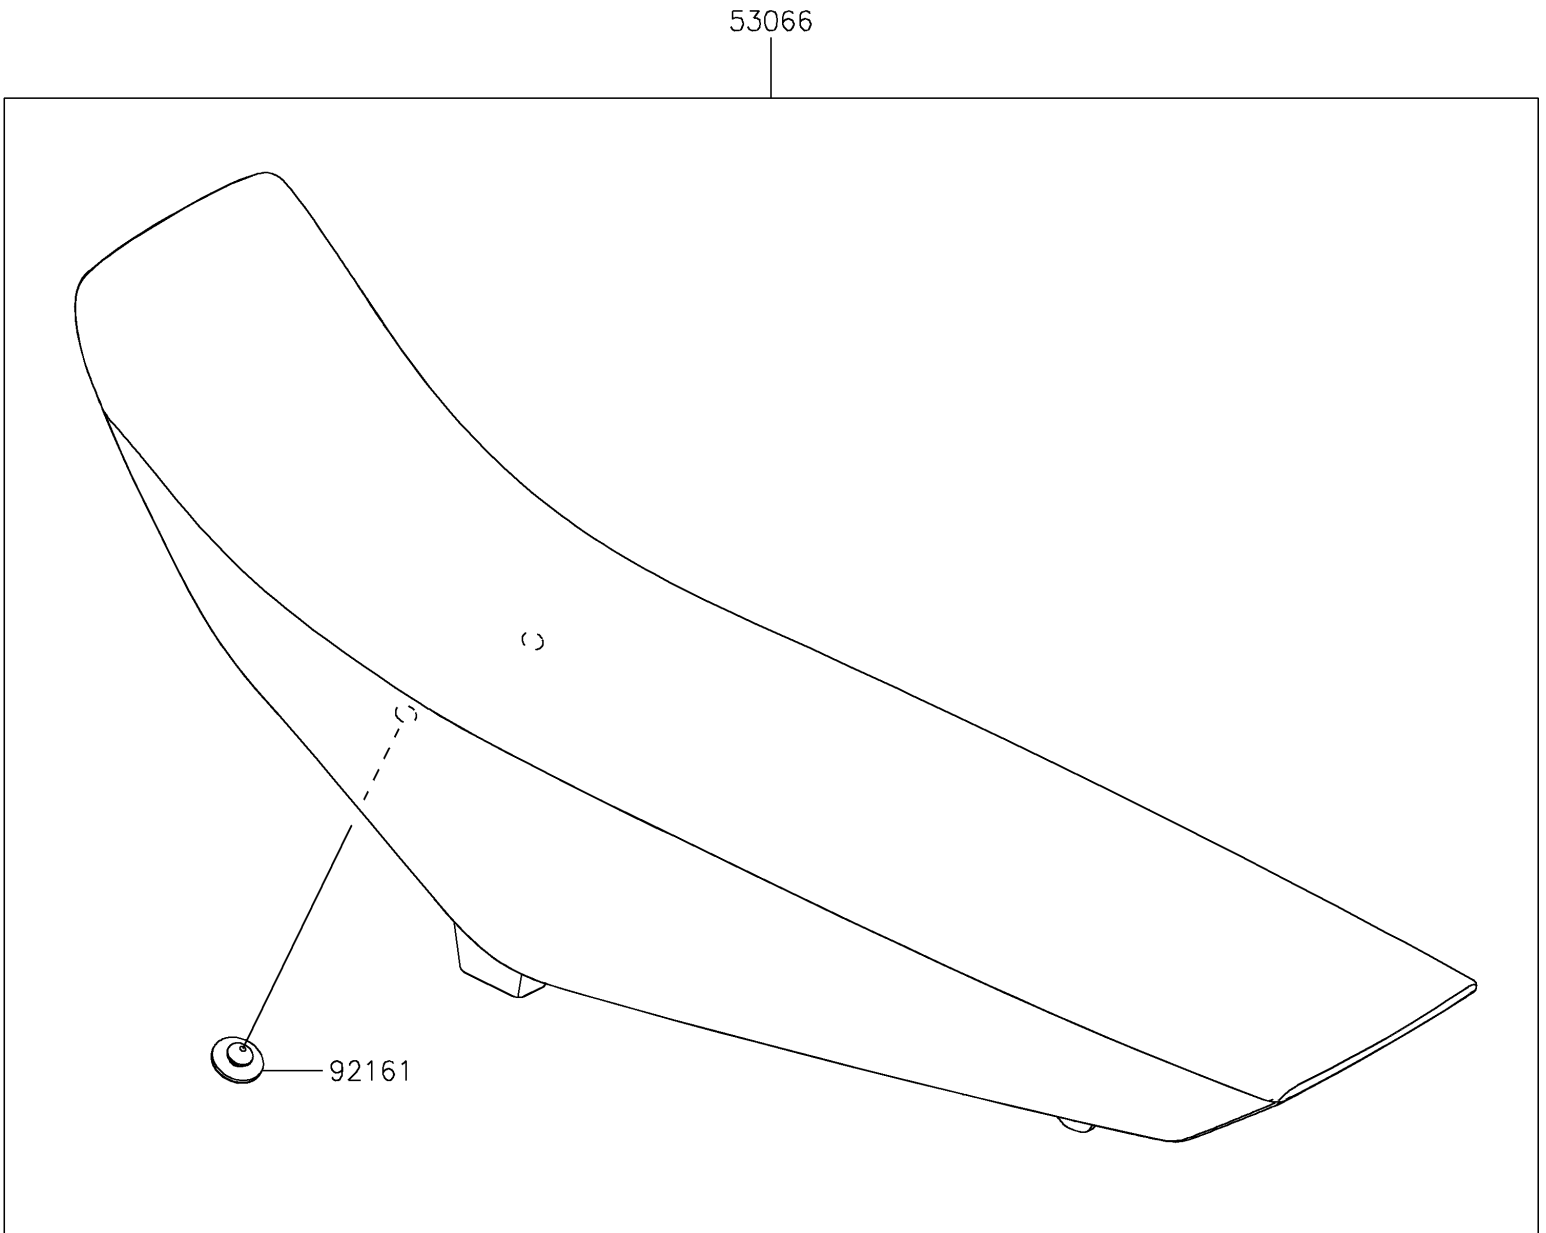

2021 KLX[®]300R PARTS DIAGRAM

Seat

F2510

2021 KLX®300R PARTS LIST

Seat

ITEM NAME	PART NUMBER	QUANTITY
SEAT-ASSY,N.L.GREEN+BLK/WHT (Ref # 53066)	53066-0636-49F	1
DAMPER,8X22X10 (Ref # 92161)	92161-1685	2