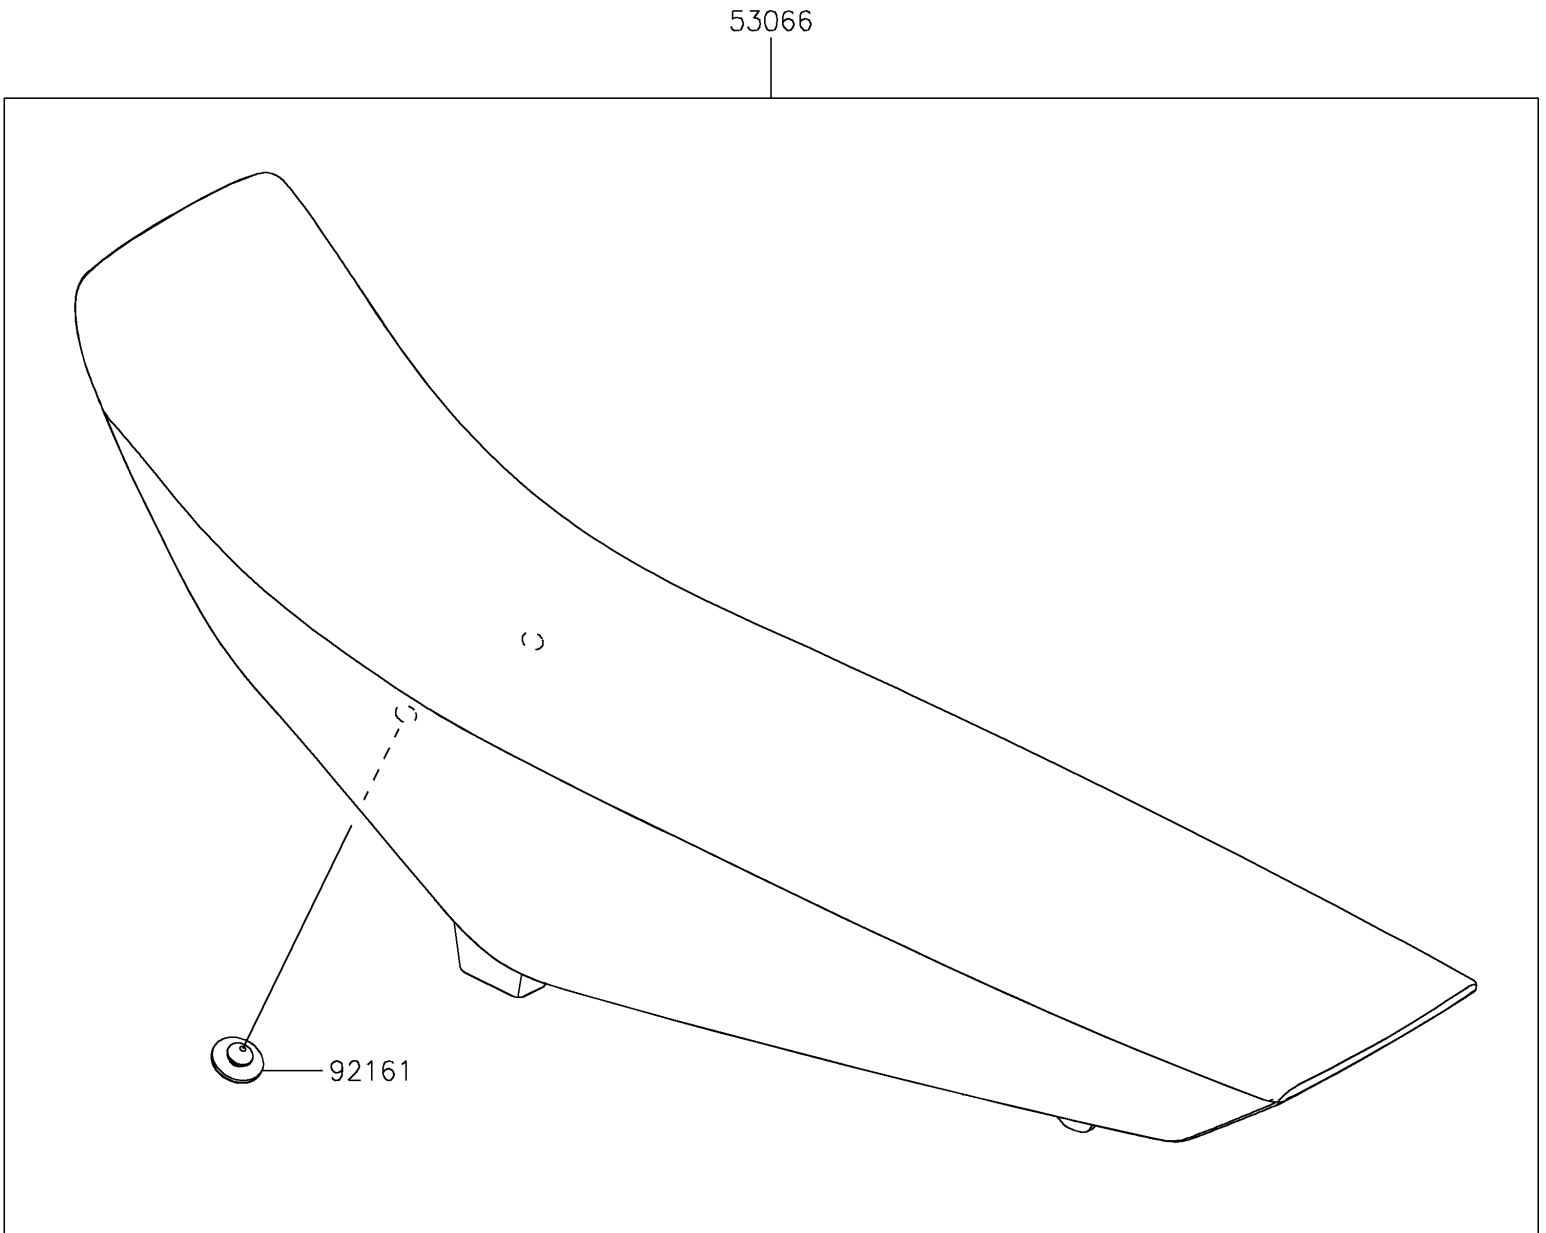

2022 KLX300R PARTS DIAGRAM

Seat

F2510

2022 KLX300R PARTS LIST

Seat

ITEM NAME	PART NUMBER	QUANTITY
SEAT-ASSY,N.L.GREEN+BLK/WHT (Ref # 53066)	53066-0636-49F	1
DAMPER,8X22X10 (Ref # 92161)	92161-1685	2