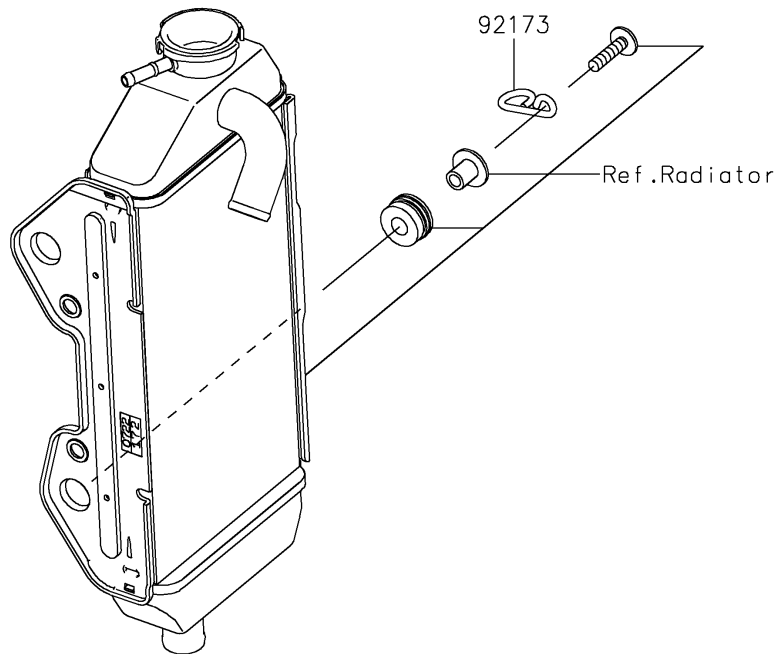

2021 KLX®300R PARTS DIAGRAM

Cables

F2540

2021 KLX®300R PARTS LIST

Cables

ITEM NAME	PART NUMBER	QUANTITY
CABLE-CLUTCH (Ref # 54011)	54011-0651	1
CABLE-THROTTLE (Ref # 54012)	54012-0711	1
CLAMP,CLUTCH CABLE (Ref # 92173)	92173-2205	1