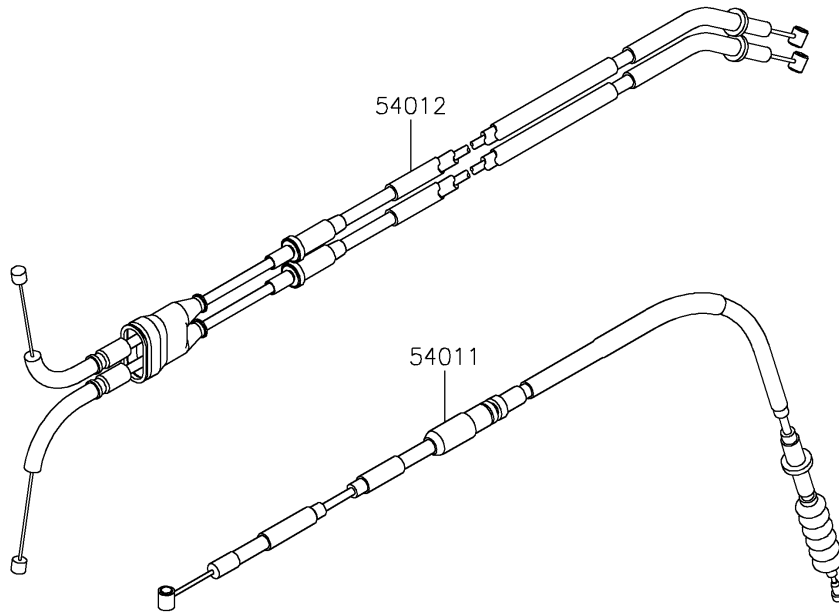

2021 KLX®300R PARTS DIAGRAM

Cables

F2540

2021 KLX®300R PARTS LIST

Cables

ITEM NAME	PART NUMBER	QUANTITY
CABLE-CLUTCH (Ref # 54011)	54011-0651	1
CABLE-THROTTLE (Ref # 54012)	54012-0711	1
CLAMP,CLUTCH CABLE (Ref # 92173)	92173-2205	1