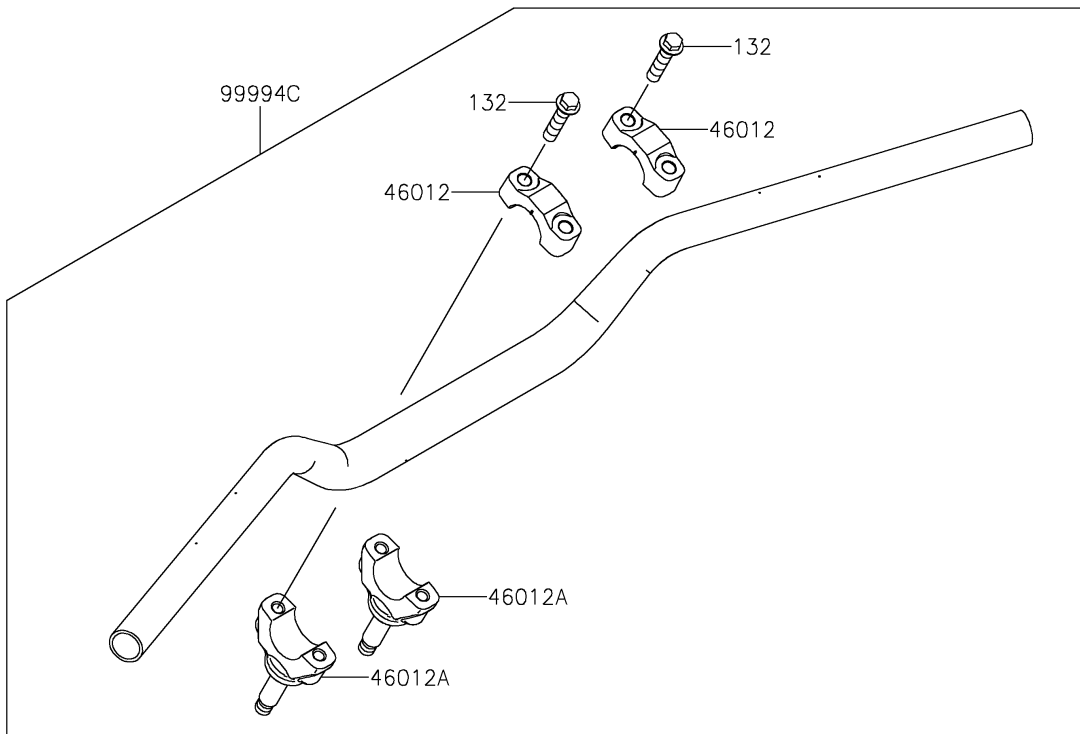

2021 KLX®300R PARTS DIAGRAM

Accessory

F2910

2021 KLX®300R PARTS LIST

Accessory

ITEM NAME	PART NUMBER	QUANTITY
HOLDER-HANDLE,UPP,FAT BAR,BLK (Ref # 46012)	46012-0020-18R	2
HOLDER-HANDLE,LWR,FAT BAR,BLK (Ref # 46012A)	46012-0413-18R	2
COVER-HANDLE,LH,EBONY (Ref # 59441A)	59441-0047-6C	1
COVER-HANDLE,RH,EBONY (Ref # 59441C)	59441-0048-6C	1
NUT,LOCK,FLANGED,6MM (Ref # 92015)	92015-1603	2
COLLAR,6.5X10.5X9.3 (Ref # 92152)	92152-1992	1
COLLAR,6.5X10.5X14 (Ref # 92152A)	92152-2302	1
COLLAR,6.5X15X3.4 (Ref # 92152B)	92152-2314	4
BOLT,FLANGED,6X14 (Ref # 92154)	92154-1231	2
BOLT (Ref # 92154A)	92154-1670	1
BOLT (Ref # 92154B)	92154-3974	1
WASHER,6.2X15X1.2 (Ref # 92200)	92200-1762	2
HAND COVER,EBONY (Ref # 99994A)	99994-1272-6C	1
HANDLE-BAR PAD (Ref # 99994B)	99994-1274	1
FAT TYPE HANDLE BAR,P.SILVER (Ref # 99994C)	99994-1471-458	1
BOLT-FLANGED-SMALL,8X35 (Ref # 132)	132BA0835	4