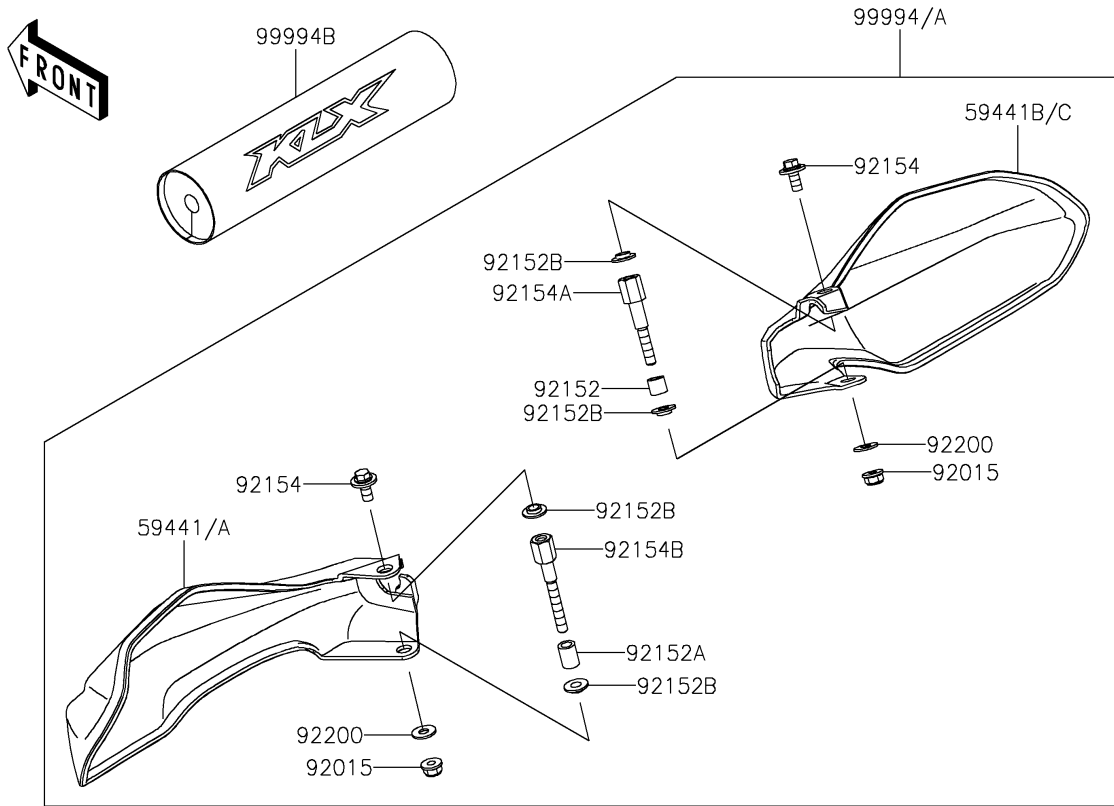

2021 KLX®300R PARTS DIAGRAM

Accessory

F2910

2021 KLX®300R PARTS LIST

Accessory

ITEM NAME	PART NUMBER	QUANTITY
HOLDER-HANDLE,UPP,FAT BAR,BLK (Ref # 46012)	46012-0020-18R	2
HOLDER-HANDLE,LWR,FAT BAR,BLK (Ref # 46012A)	46012-0413-18R	2
COVER-HANDLE,LH,EBONY (Ref # 59441A)	59441-0047-6C	1
COVER-HANDLE,RH,EBONY (Ref # 59441C)	59441-0048-6C	1
NUT,LOCK,FLANGED,6MM (Ref # 92015)	92015-1603	2
COLLAR,6.5X10.5X9.3 (Ref # 92152)	92152-1992	1
COLLAR,6.5X10.5X14 (Ref # 92152A)	92152-2302	1
COLLAR,6.5X15X3.4 (Ref # 92152B)	92152-2314	4
BOLT,FLANGED,6X14 (Ref # 92154)	92154-1231	2
BOLT (Ref # 92154A)	92154-1670	1
BOLT (Ref # 92154B)	92154-3974	1
WASHER,6.2X15X1.2 (Ref # 92200)	92200-1762	2
HAND COVER,EBONY (Ref # 99994A)	99994-1272-6C	1
HANDLE-BAR PAD (Ref # 99994B)	99994-1274	1
FAT TYPE HANDLE BAR,P.SILVER (Ref # 99994C)	99994-1471-458	1
BOLT-FLANGED-SMALL,8X35 (Ref # 132)	132BA0835	4