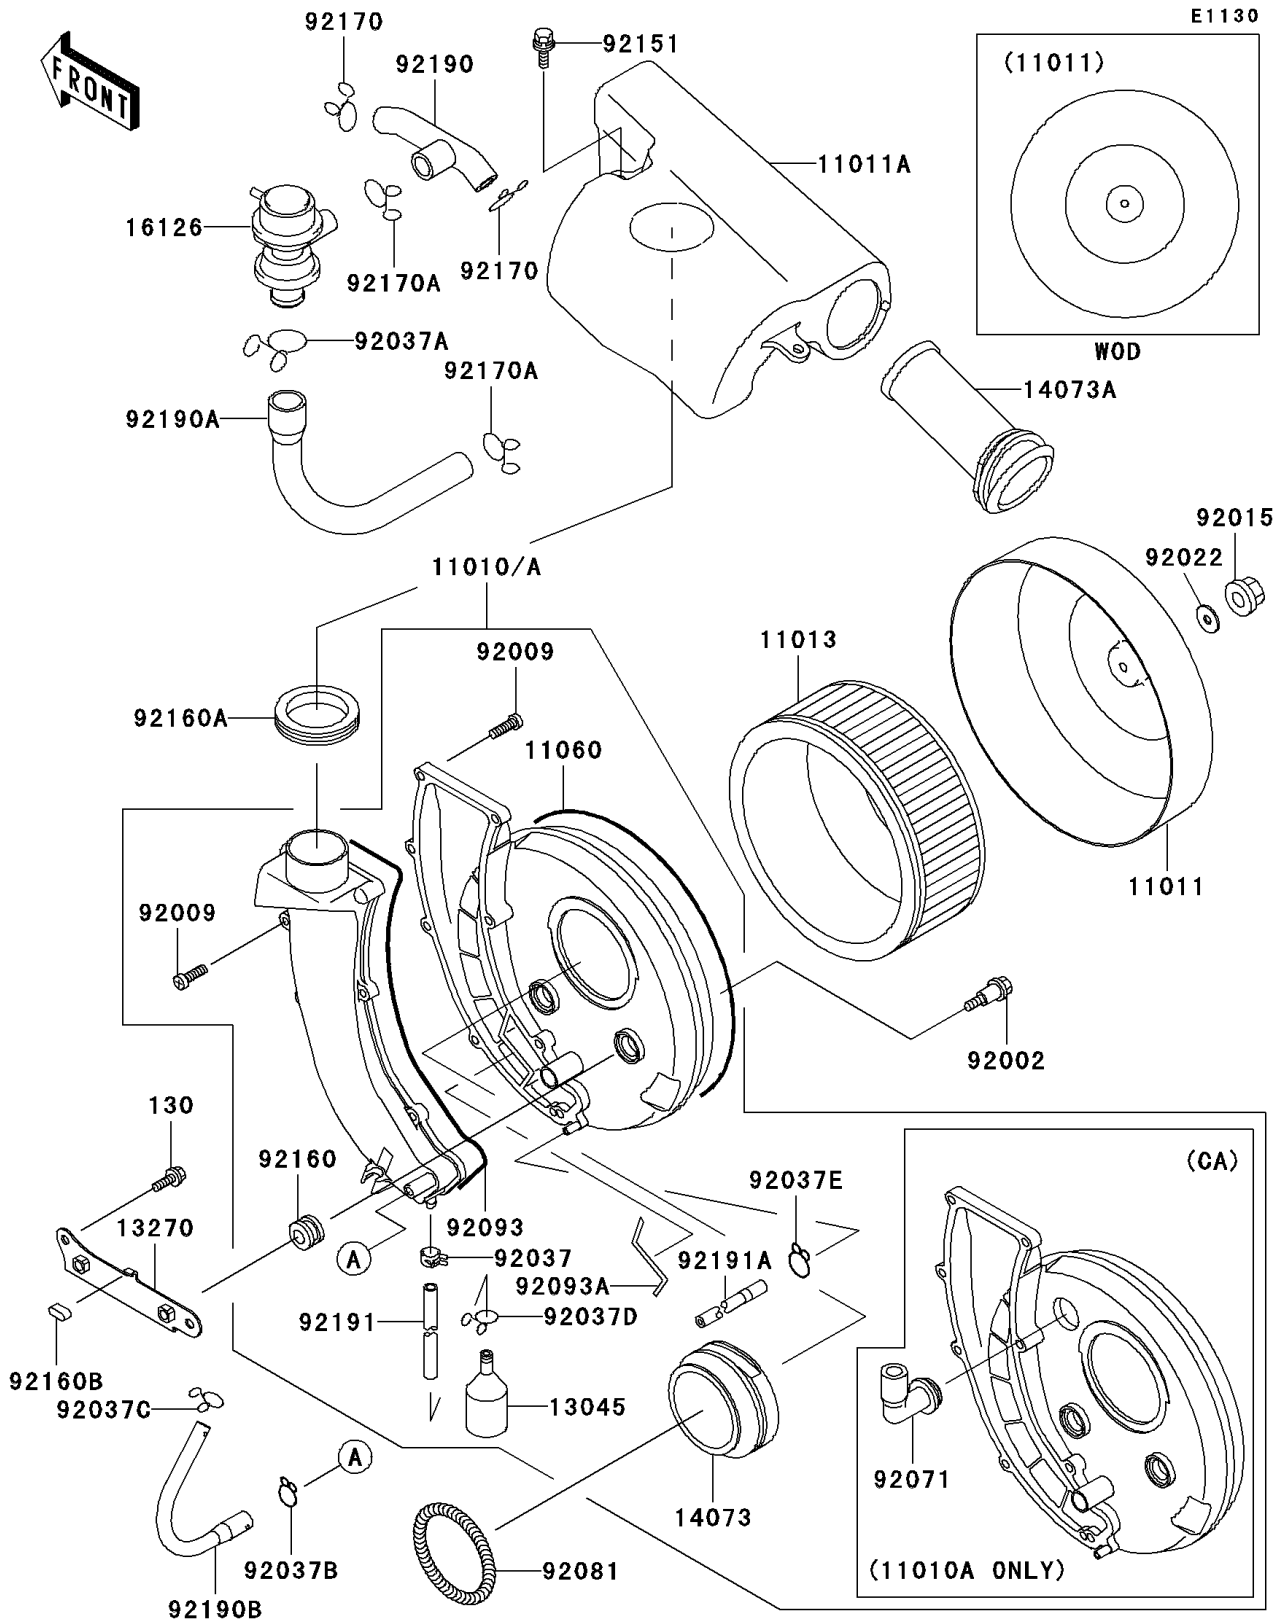

2004 Vulcan 800 Classic PARTS DIAGRAM

Air Cleaner

2004 Vulcan 800 Classic PARTS LIST

Air Cleaner

ITEM NAME	PART NUMBER	QUANTITY
BOLT-FLANGED,6X16,BLACK (Ref # 130)	130J0616	2
FILTER-ASSY-AIR (Ref # 11010)	11010-1670	1
CASE-AIR FILTER,COVER (Ref # 11011)	11011-1453	1
CASE-AIR FILTER,CHAMBER (Ref # 11011A)	11011-1454	1
ELEMENT-AIR FILTER (Ref # 11013)	11013-1243	1
GASKET,AIR FILTER (Ref # 11060)	11060-1721	1
RECEIVER-OIL (Ref # 13045)	13045-1057	1
PLATE,AIR FILTER CASE (Ref # 13270)	13270-1388	1
DUCT,AIR FILTER (Ref # 14073)	14073-1622	1
DUCT,AIR FILTER CHAMBER (Ref # 14073A)	14073-1623	1
VALVE,AIR SWITCH (Ref # 16126)	16126-1289	1
BOLT (Ref # 92002)	92002-1595	2
SCREW,TAPPING,5X20 (Ref # 92009)	92009-1399	8
NUT,CAP,6MM (Ref # 92015)	92015-1385	1
WASHER,6.5X20X1.6,WHITE (Ref # 92022)	92022-193	1
CLAMP,TUBE (Ref # 92037)	92037-010	1
CLAMP,TUBE (Ref # 92037A)	92037-1076	1
CLAMP,FUEL TUBE (Ref # 92037B)	92037-1271	1
CLAMP,TUBE (Ref # 92037C)	92037-147	1
CLAMP (Ref # 92037D)	92037-1712	1
CLAMP,TUBE (Ref # 92037E)	92037-3025	1
SPRING,DUCT (Ref # 92081)	92081-1638	1
SEAL,AIR FILTER (Ref # 92093)	92093-1501	1
SEAL,AIR FILTER (Ref # 92093A)	92093-1502	1
BOLT (Ref # 92151)	92151-1579	2
DAMPER (Ref # 92160)	92160-1594	2
DAMPER (Ref # 92160A)	92160-1600	1
DAMPER,PLATE (Ref # 92160B)	92160-1605	1
CLAMP (Ref # 92170)	92170-1017	2

2004 Vulcan 800 Classic PARTS LIST

Air Cleaner

ITEM NAME	PART NUMBER	QUANTITY
CLAMP,TUBE (Ref # 92170A)	92170-1445	2
TUBE,AIR SWITCH-HEAD (Ref # 92190)	92190-1600	1
TUBE,AIR SWITCH-FILTER CASE (Ref # 92190A)	92190-1601	1
TUBE,BREATHER (Ref # 92190B)	92190-1602	1
TUBE,6X9X345 (Ref # 92191)	92191-1111	1
TUBE (Ref # 92191A)	92191-1112	1
FILTER-ASSY-AIR (Ref # 11010A)	11010-1671	1
GROMMET,AIR FILTER (Ref # 92071)	92071-1114	1