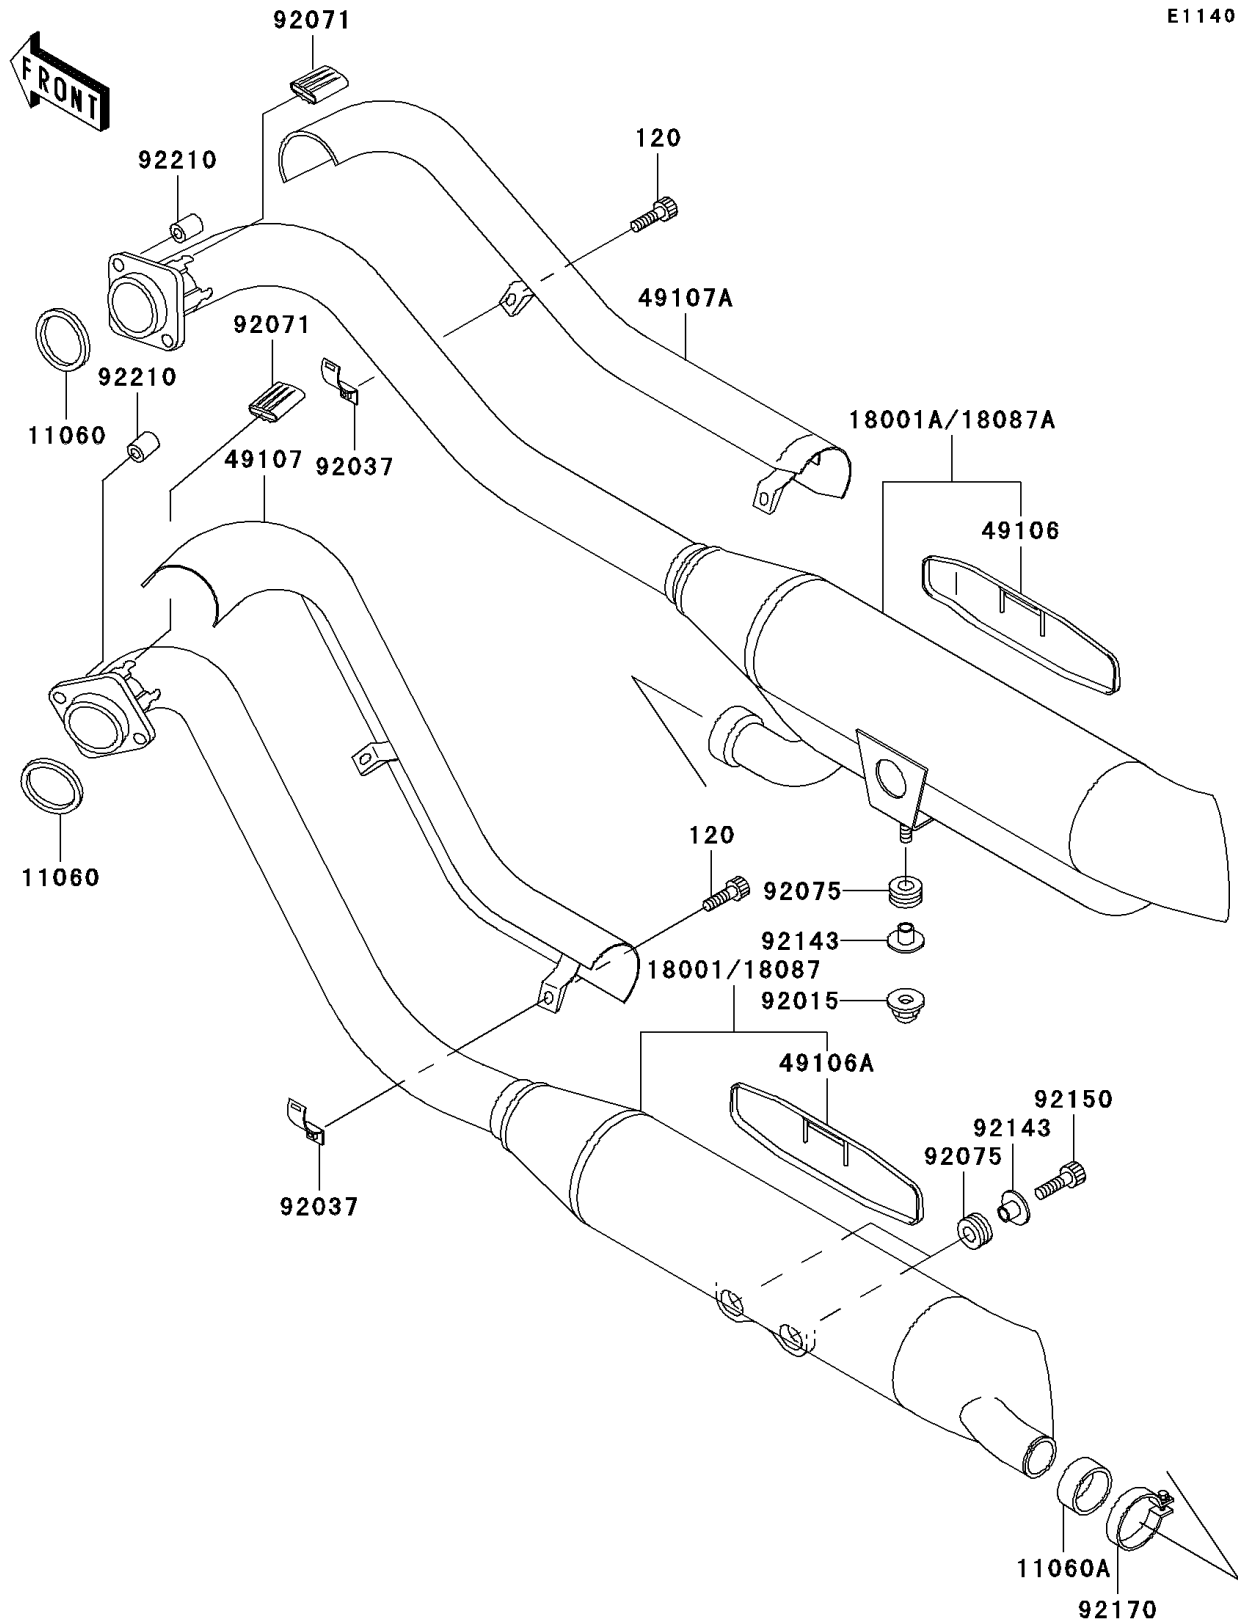

2001 Vulcan 800 Classic PARTS DIAGRAM

Muffler(s)

E1140

2001 Vulcan 800 Classic PARTS LIST

Muffler(s)

ITEM NAME	PART NUMBER	QUANTITY
BOLT-SOCKET (Ref # 120)	120Z0620	4
GASKET,EXHAUST PIPE (Ref # 11060)	11060-1680	2
GASKET,JOINT (Ref # 11060A)	11060-1681	1
MUFFLER,FR (Ref # 18001)	18001-1932	1
MUFFLER,RR (Ref # 18001A)	18001-1933	1
COVER-MUFFLER,RR (Ref # 49106)	49106-1179	1
COVER-MUFFLER,FR (Ref # 49106A)	49106-1182	1
COVER-EXHAUST PIPE,FR (Ref # 49107)	49107-1113	1
COVER-EXHAUST PIPE,RR (Ref # 49107A)	49107-1114	1
NUT,CAP,8MM (Ref # 92015)	92015-1370	1
CLAMP,EXHAUST PIPE COVER (Ref # 92037)	92037-1613	4
GROMMET (Ref # 92071)	92071-1226	4
DAMPER (Ref # 92075)	92075-1898	3
COLLAR (Ref # 92143)	92143-1753	3
BOLT,SOCKET,8X25 (Ref # 92150)	92150-1912	2
CLAMP (Ref # 92170)	92170-1538	1
NUT (Ref # 92210)	92210-1273	4