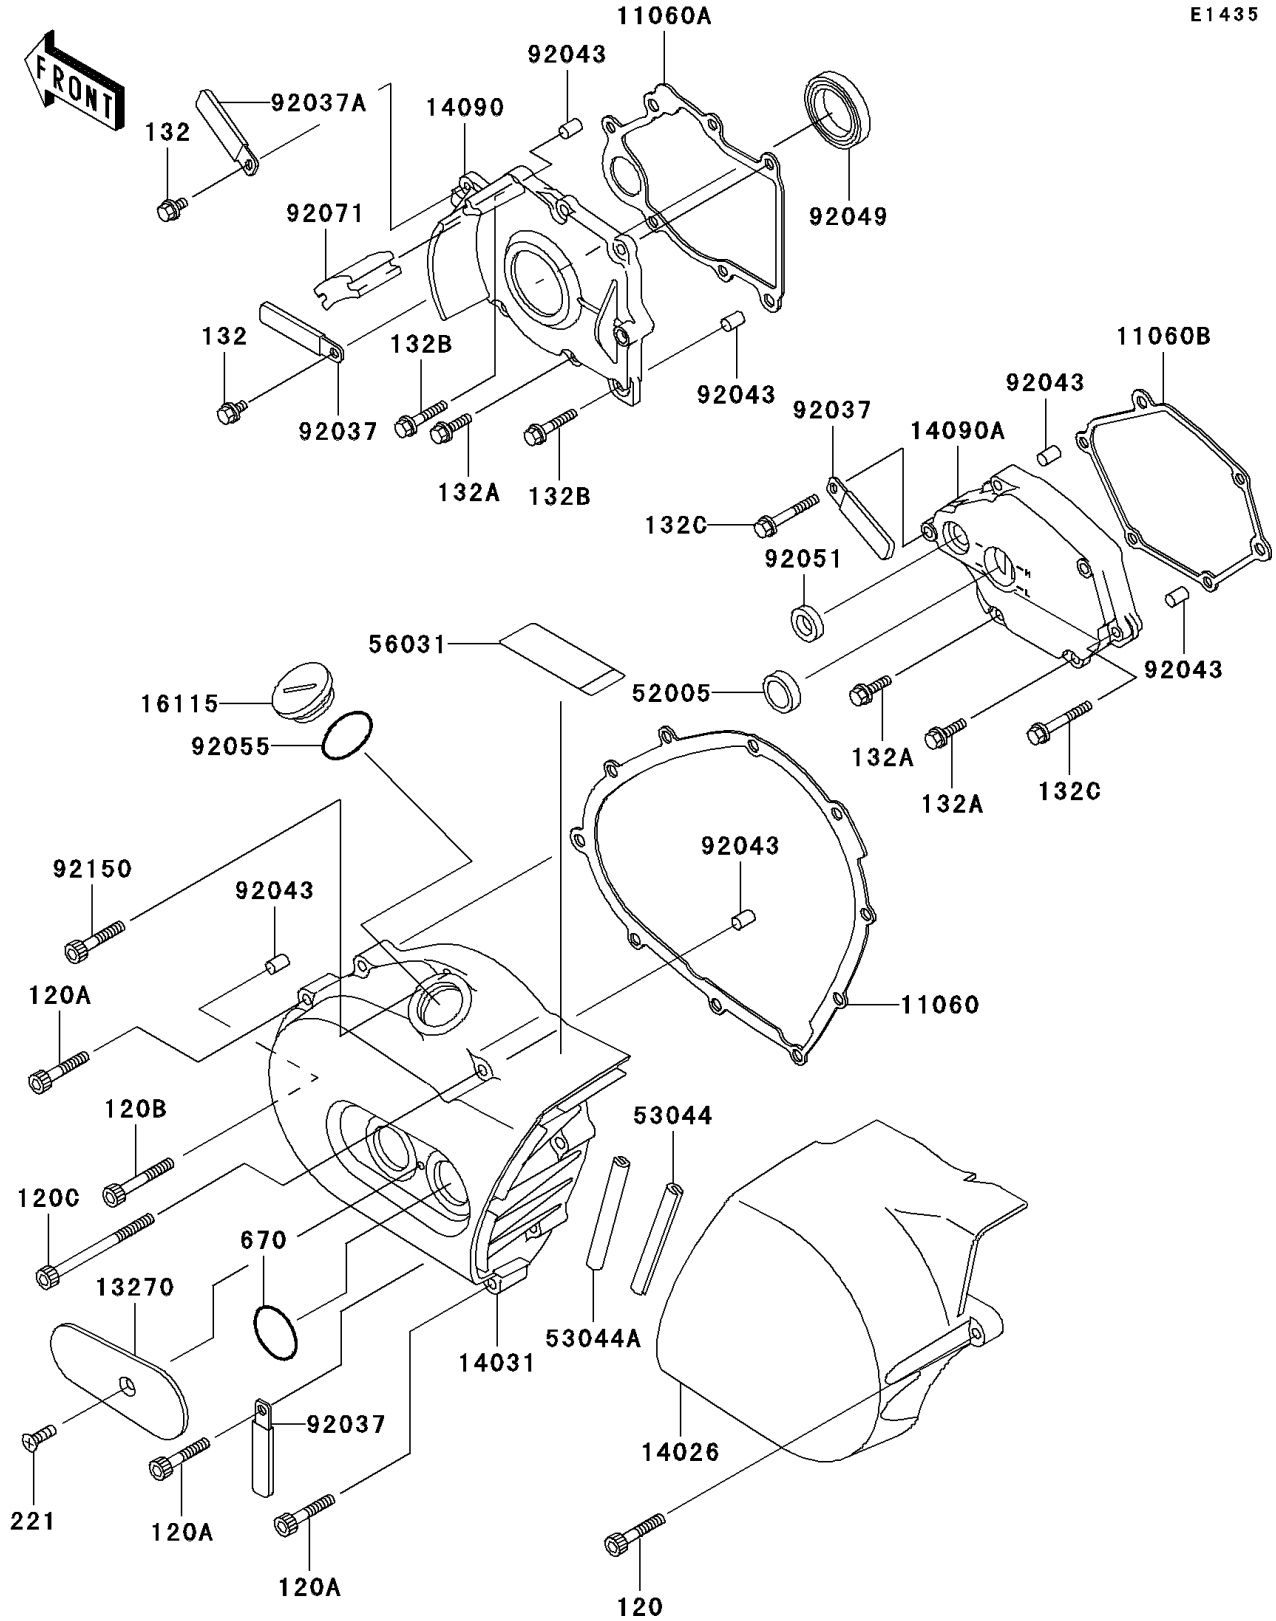

2001 Vulcan 800 Classic PARTS DIAGRAM

Left Engine Cover(s)

E1435

2001 Vulcan 800 Classic PARTS LIST

Left Engine Cover(s)

ITEM NAME	PART NUMBER	QUANTITY
BOLT-SOCKET (Ref # 120)	120R0630	1
BOLT-SOCKET (Ref # 120A)	120R0635	7
BOLT-SOCKET (Ref # 120B)	120R0645	1
BOLT-SOCKET (Ref # 120C)	120R0685	1
BOLT-FLANGED-SMALL,6X10 (Ref # 132)	132H0610	2
BOLT-FLANGED-SMALL (Ref # 132A)	132J0620	7
BOLT-FLANGED-SMALL (Ref # 132B)	132J0630	2
BOLT-FLANGED-SMALL,6X40 (Ref # 132C)	132J0640	4
SCREW-CSK-CROS,6X14 (Ref # 221)	221R0614	1
O RING (Ref # 670)	670B3034	2
GASKET,GENERATOR COVER (Ref # 11060)	11060-1089	1
GASKET,TRANSMISSION COVER (Ref # 11060A)	11060-1683	1
GASKET,MECHANISM COVER (Ref # 11060B)	11060-1685	1
PLATE (Ref # 13270)	13270-1397	1
COVER-CHAIN (Ref # 14026)	14026-1217	1
COVER-GENERATOR (Ref # 14031)	14031-1308	1
COVER,TRANSMISSION (Ref # 14090)	14090-1552	1
COVER,MECHANISM (Ref # 14090A)	14090-1559	1
CAP-OIL FILLER (Ref # 16115)	16115-1063	1
GAUGE,OIL LEVEL (Ref # 52005)	52005-1009	1
TRIM (Ref # 53044)	53044-1285	1
TRIM (Ref # 53044A)	53044-1286	1
LABEL-MANUAL,OIL CAPACITY (Ref # 56031)	56031-1894	1
CLAMP,L=45 (Ref # 92037)	92037-1539	3
CLAMP (Ref # 92037A)	92037-1993	1
PIN,6.2X8X14 (Ref # 92043)	92043-1263	6
SEAL-OIL,TC32488 (Ref # 92049)	92049-1361	1
SEAL-OIL,TB13225.5 (Ref # 92051)	92051-005	1
RING-O,31.7X2.4 (Ref # 92055)	92055-049	1

2001 Vulcan 800 Classic PARTS LIST

Left Engine Cover(s)

ITEM NAME	PART NUMBER	QUANTITY
GROMMET (Ref # 92071)	92071-1232	1
BOLT,SOCKET,6X35 (Ref # 92150)	92150-1887	1