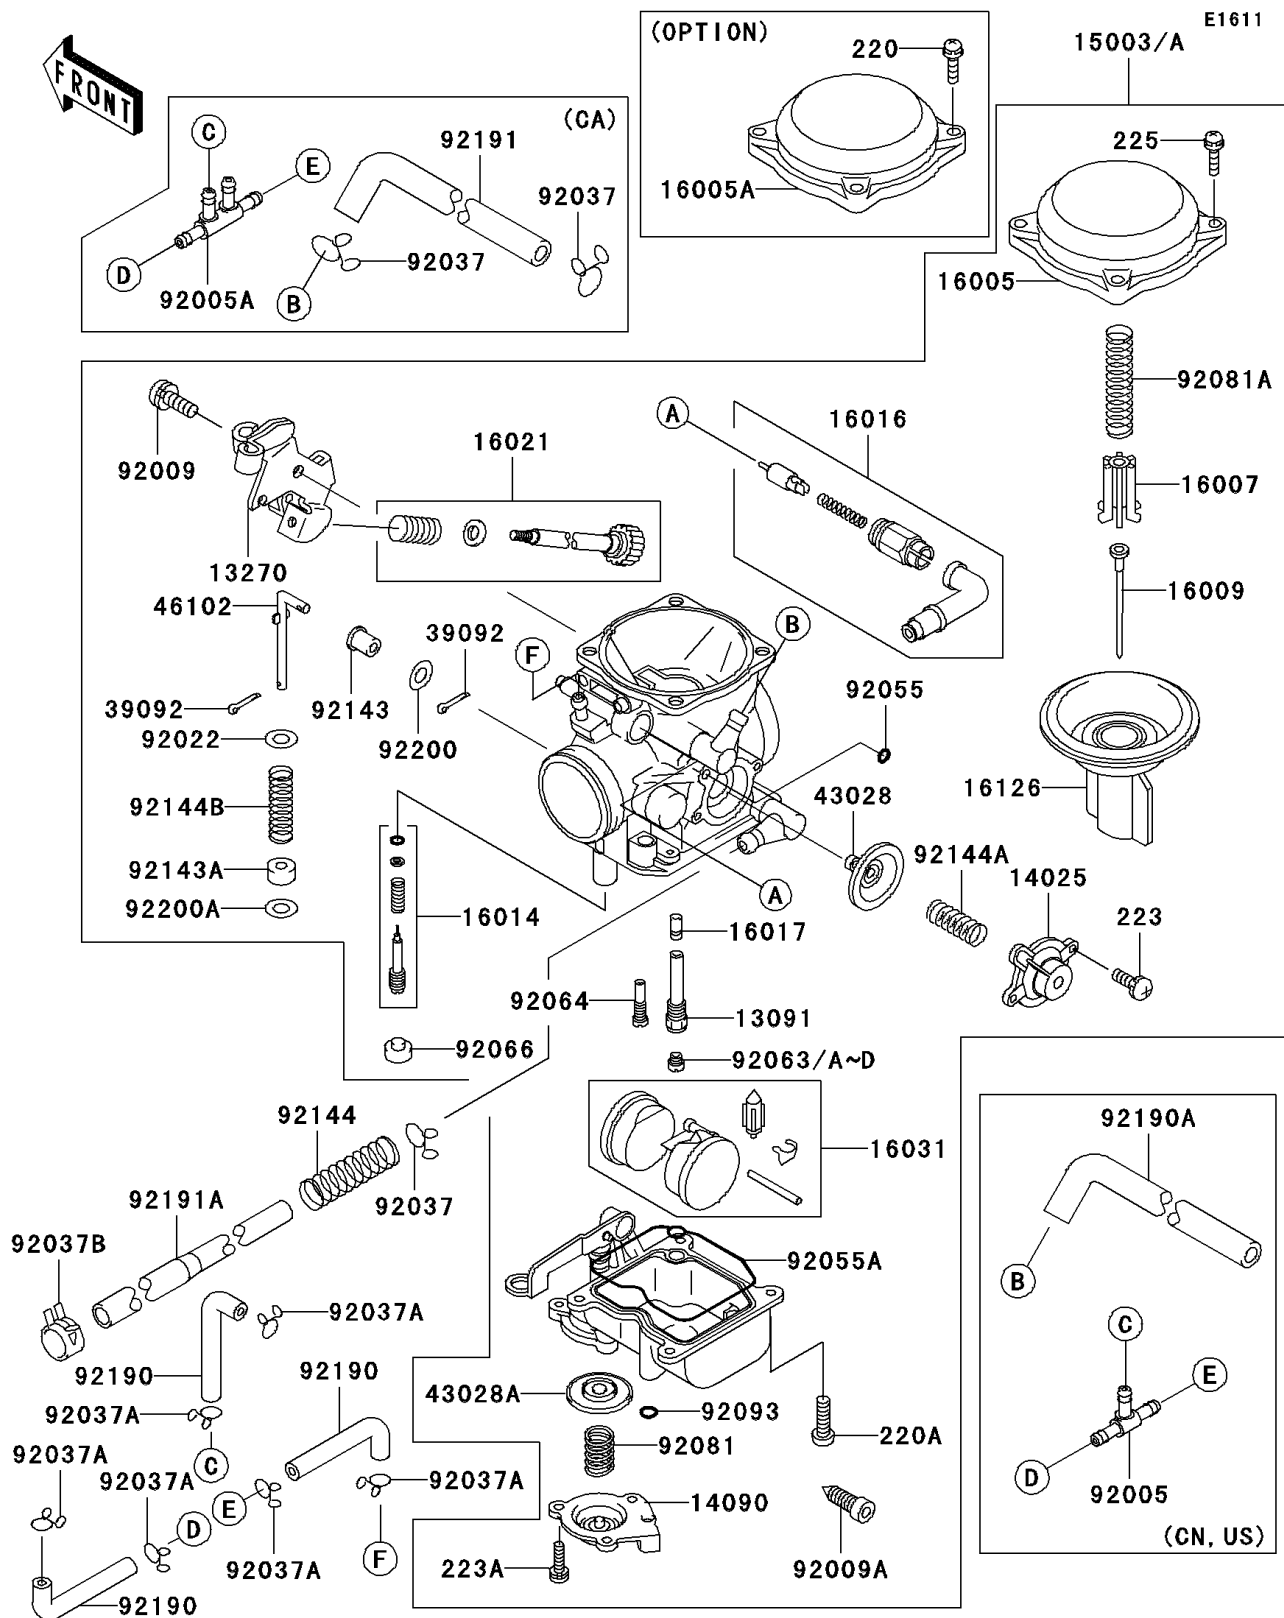

2001 Vulcan 800 Classic PARTS DIAGRAM

Carburetor

2001 Vulcan 800 Classic PARTS LIST

Carburetor

ITEM NAME	PART NUMBER	QUANTITY
HOLDER (Ref # 13091)	13091-1930	1
PLATE (Ref # 13270)	13270-1513	1
COVER,AIR CUT VALVE (Ref # 14025)	14025-1903	1
COVER,ACCELERATOR (Ref # 14090)	14090-1635	1
CARBURETOR-ASSY (Ref # 15003A)	15003-1200	1
TOP-CHAMBER,MIXING,27/60 (Ref # 16005)	16005-1057	1
TOP-CHAMBER,MIXING (Ref # 16005A)	16005-1065	1
SEAT-SPRING,VALVE (Ref # 16007)	16007-1117	1
NEEDLE-JET (Ref # 16009)	16009-1861	1
SCREW-PILOT AIR (Ref # 16014)	16014-1081	1
PLUNGER,STARTER (Ref # 16016)	16016-1100	1
JET-NEEDLE (Ref # 16017)	16017-1377	1
SCREW-THROTTLE STOP (Ref # 16021)	16021-1207	1
FLOAT (Ref # 16031)	16031-1089	1
VALVE,VACUUM (Ref # 16126)	16126-1170	1
PIN-HAIR (Ref # 39092)	39092-1058	2
DIAPHRAGM,5.9MM,AIR CUT VALVE (Ref # 43028)	43028-1053	1
DIAPHRAGM (Ref # 43028A)	43028-1077	1
ROD (Ref # 46102)	46102-1385	1
SCREW,5X10 (Ref # 92009)	92009-1365	1
SCREW,DRAIN,M6X0.75 (Ref # 92009A)	92009-1551	1
WASHER,PLAIN,STOP SPRING (Ref # 92022)	92022-1480	1
CLAMP (Ref # 92037A)	92037-1610	6
CLAMP (Ref # 92037B)	92037-2082	1
RING-O (Ref # 92055)	92055-1245	1
RING-O,FLOAT CHAMBER (Ref # 92055A)	92055-1518	1
JET-MAIN,#140 (Ref # 92063)	92063-1013	1
SCREW-PAN-CROS (Ref # 220)	220B0408	4
SCREW-PAN-CROS (Ref # 220A)	220D0414	4