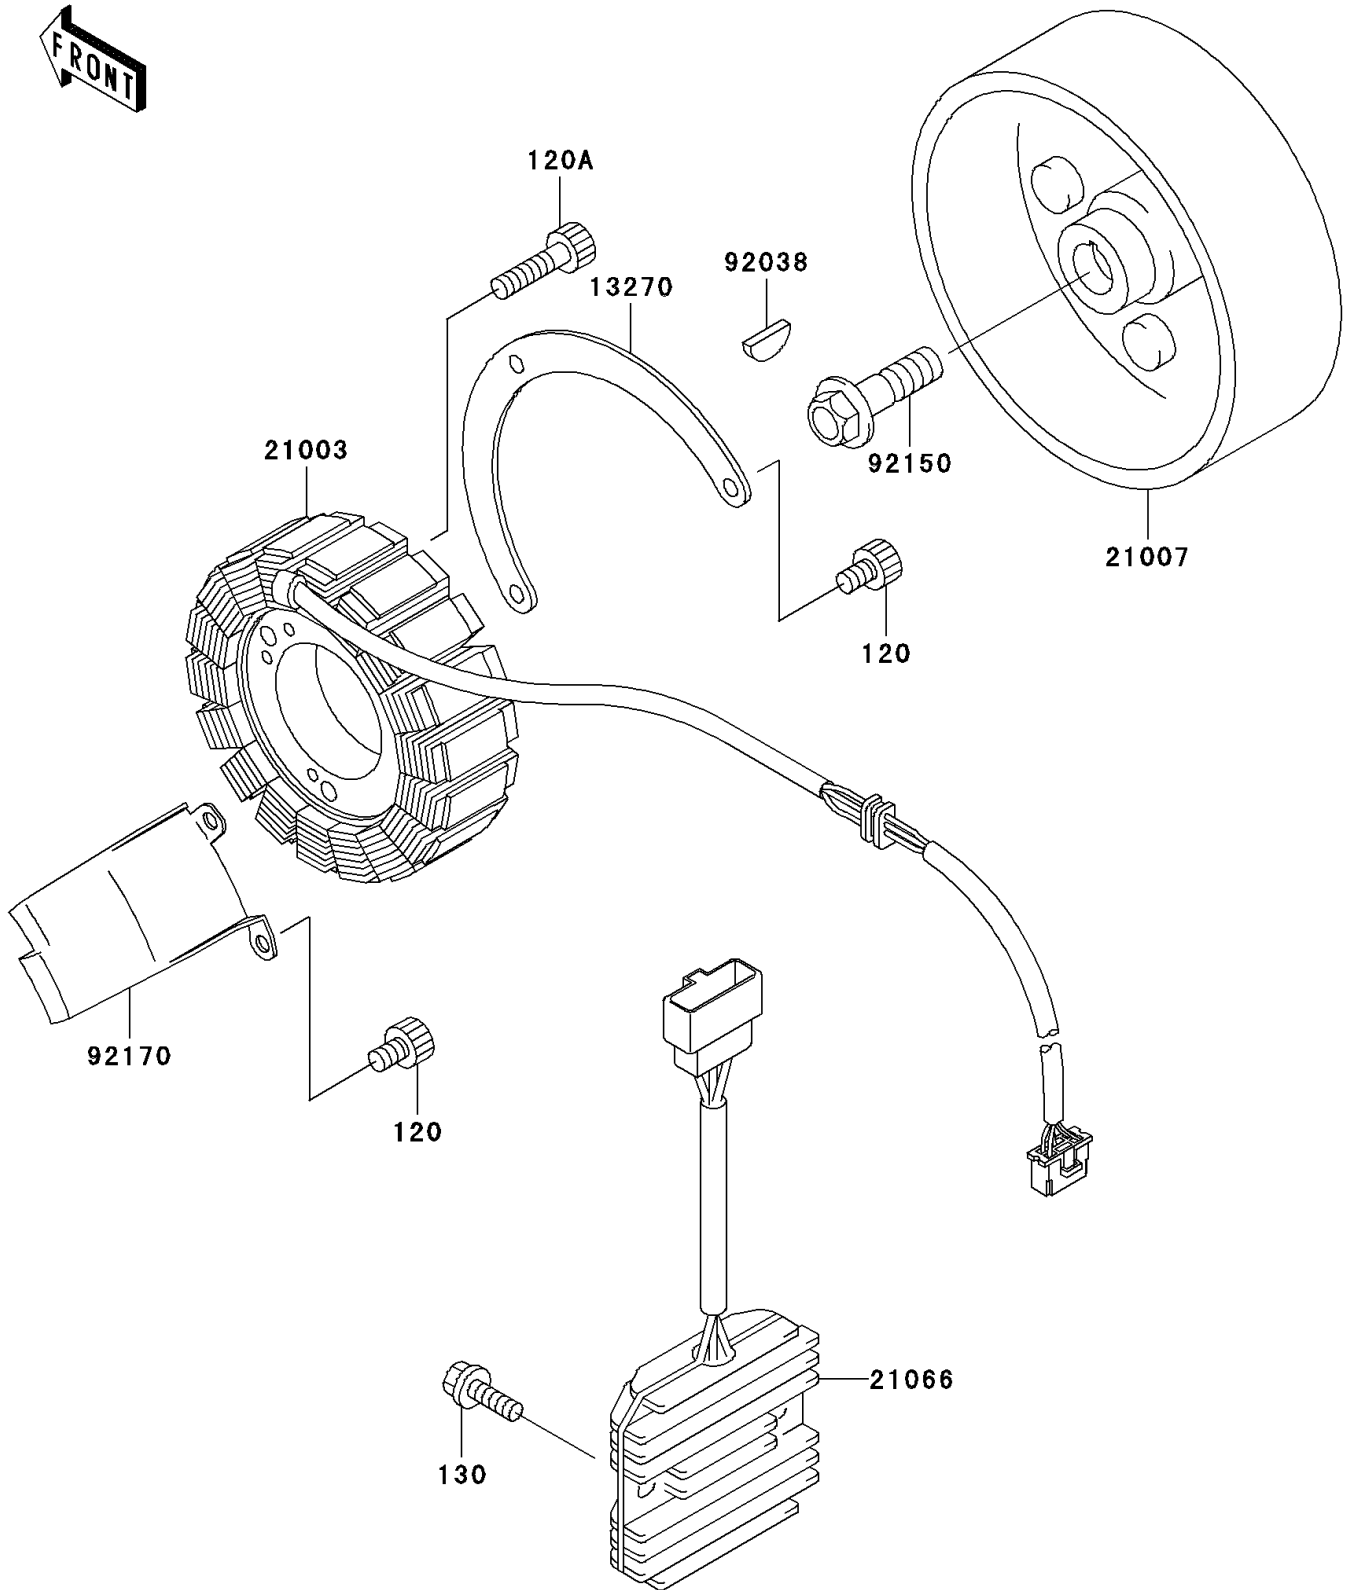

2001 Vulcan 800 Classic PARTS DIAGRAM

Generator

E1810

2001 Vulcan 800 Classic PARTS LIST

Generator

| ITEM NAME | PART NUMBER | QUANTITY |
|---------------------------------|-------------|----------|
| BOLT-SOCKET (Ref # 120) | 120P0510 | 5 |
| BOLT-SOCKET,6X35 (Ref # 120A) | 120P0635 | 3 |
| BOLT-FLANGED (Ref # 130) | 130J0620 | 2 |
| PLATE (Ref # 13270) | 13270-1398 | 1 |
| STATOR (Ref # 21003) | 21003-1383 | 1 |
| ROTOR,GENERATOR (Ref # 21007) | 21007-1279 | 1 |
| REGULATOR-VOLTAGE (Ref # 21066) | 21066-1099 | 1 |
| KEY,WOODRUFF (Ref # 92038) | 92038-001 | 1 |
| BOLT,12X40 (Ref # 92150) | 92150-1717 | 1 |
| CLAMP (Ref # 92170) | 92170-1559 | 1 |