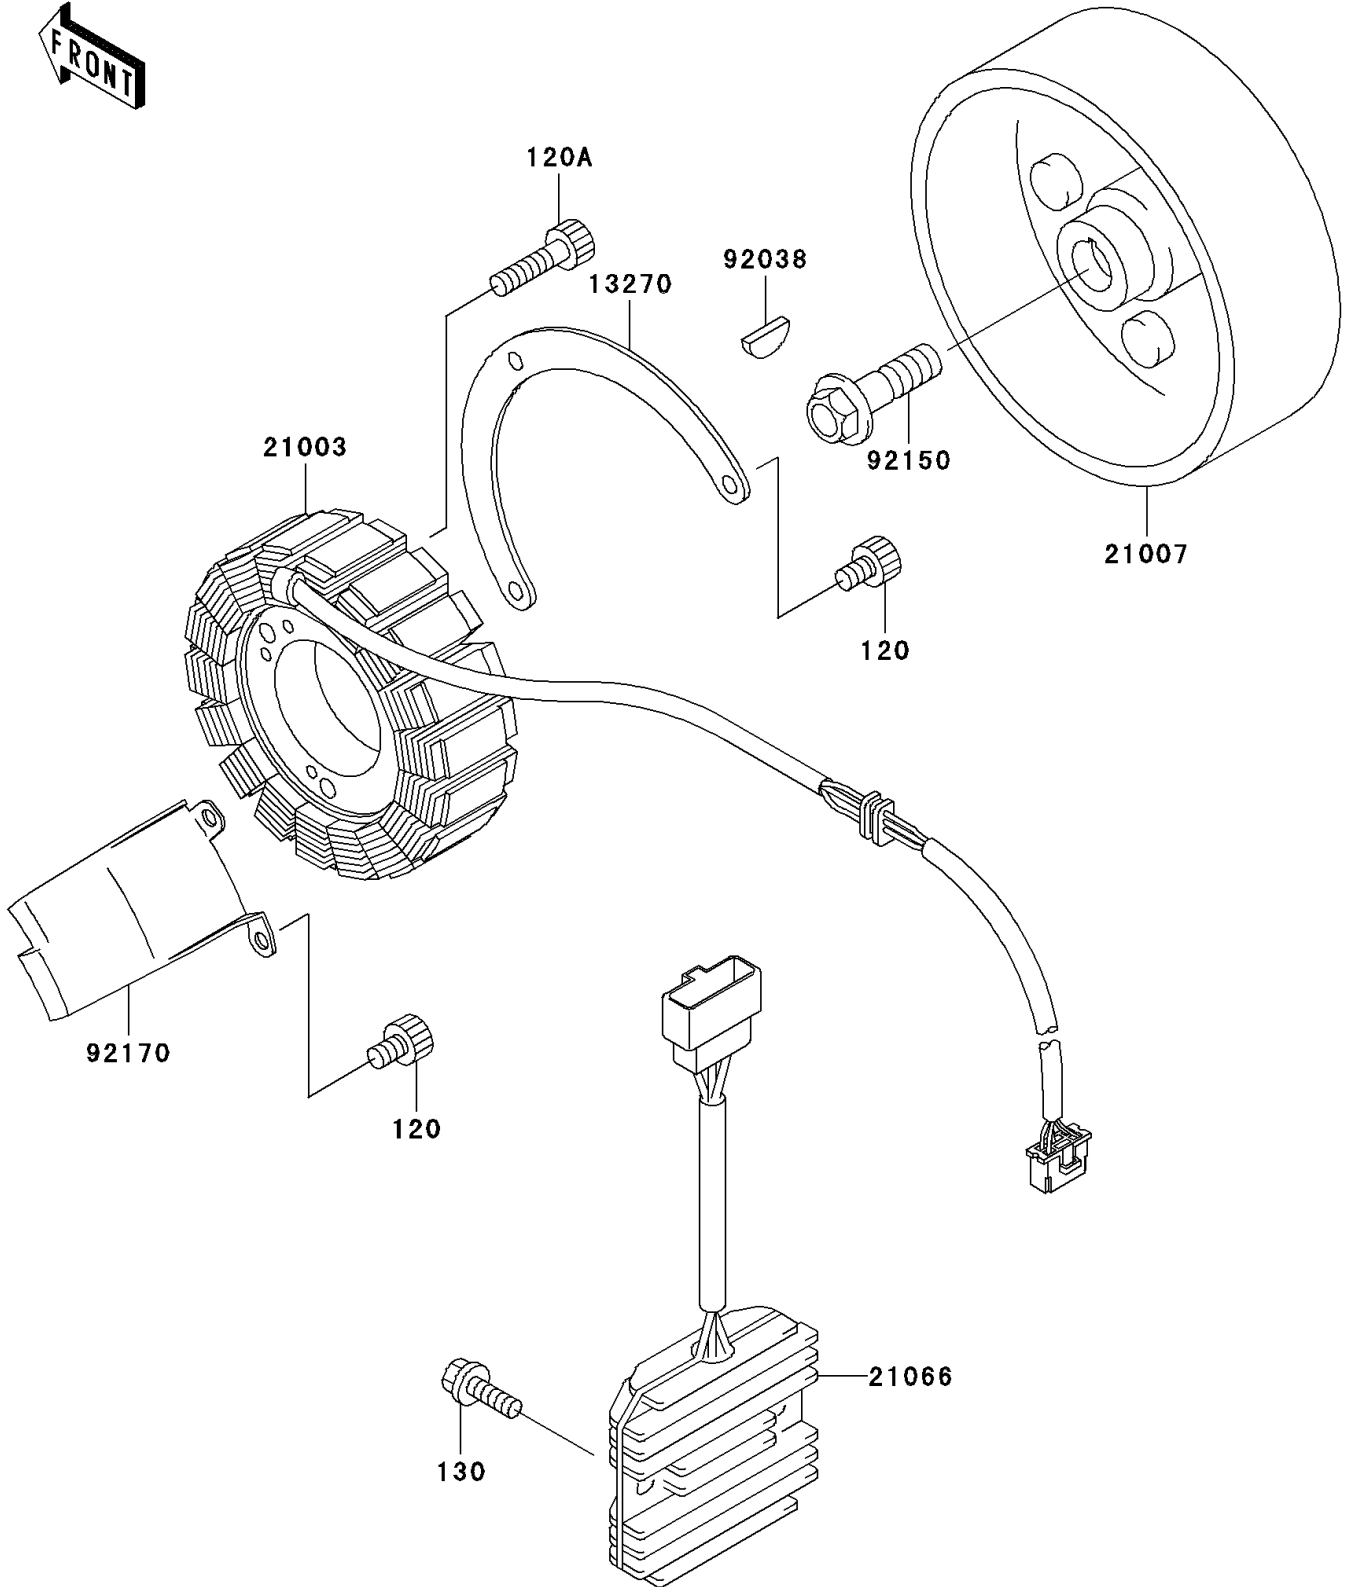

2003 Vulcan 800 Classic PARTS DIAGRAM

Generator

E1810

2003 Vulcan 800 Classic PARTS LIST

Generator

ITEM NAME	PART NUMBER	QUANTITY
BOLT-SOCKET (Ref # 120)	120P0510	5
BOLT-SOCKET,6X35 (Ref # 120A)	120P0635	3
BOLT-FLANGED (Ref # 130)	130J0620	2
PLATE (Ref # 13270)	13270-1398	1
STATOR (Ref # 21003)	21003-1383	1
ROTOR,GENERATOR (Ref # 21007)	21007-1279	1
REGULATOR-VOLTAGE (Ref # 21066)	21066-1099	1
KEY,WOODRUFF (Ref # 92038)	92038-001	1
BOLT,12X40 (Ref # 92150)	92150-1717	1
CLAMP (Ref # 92170)	92170-1559	1