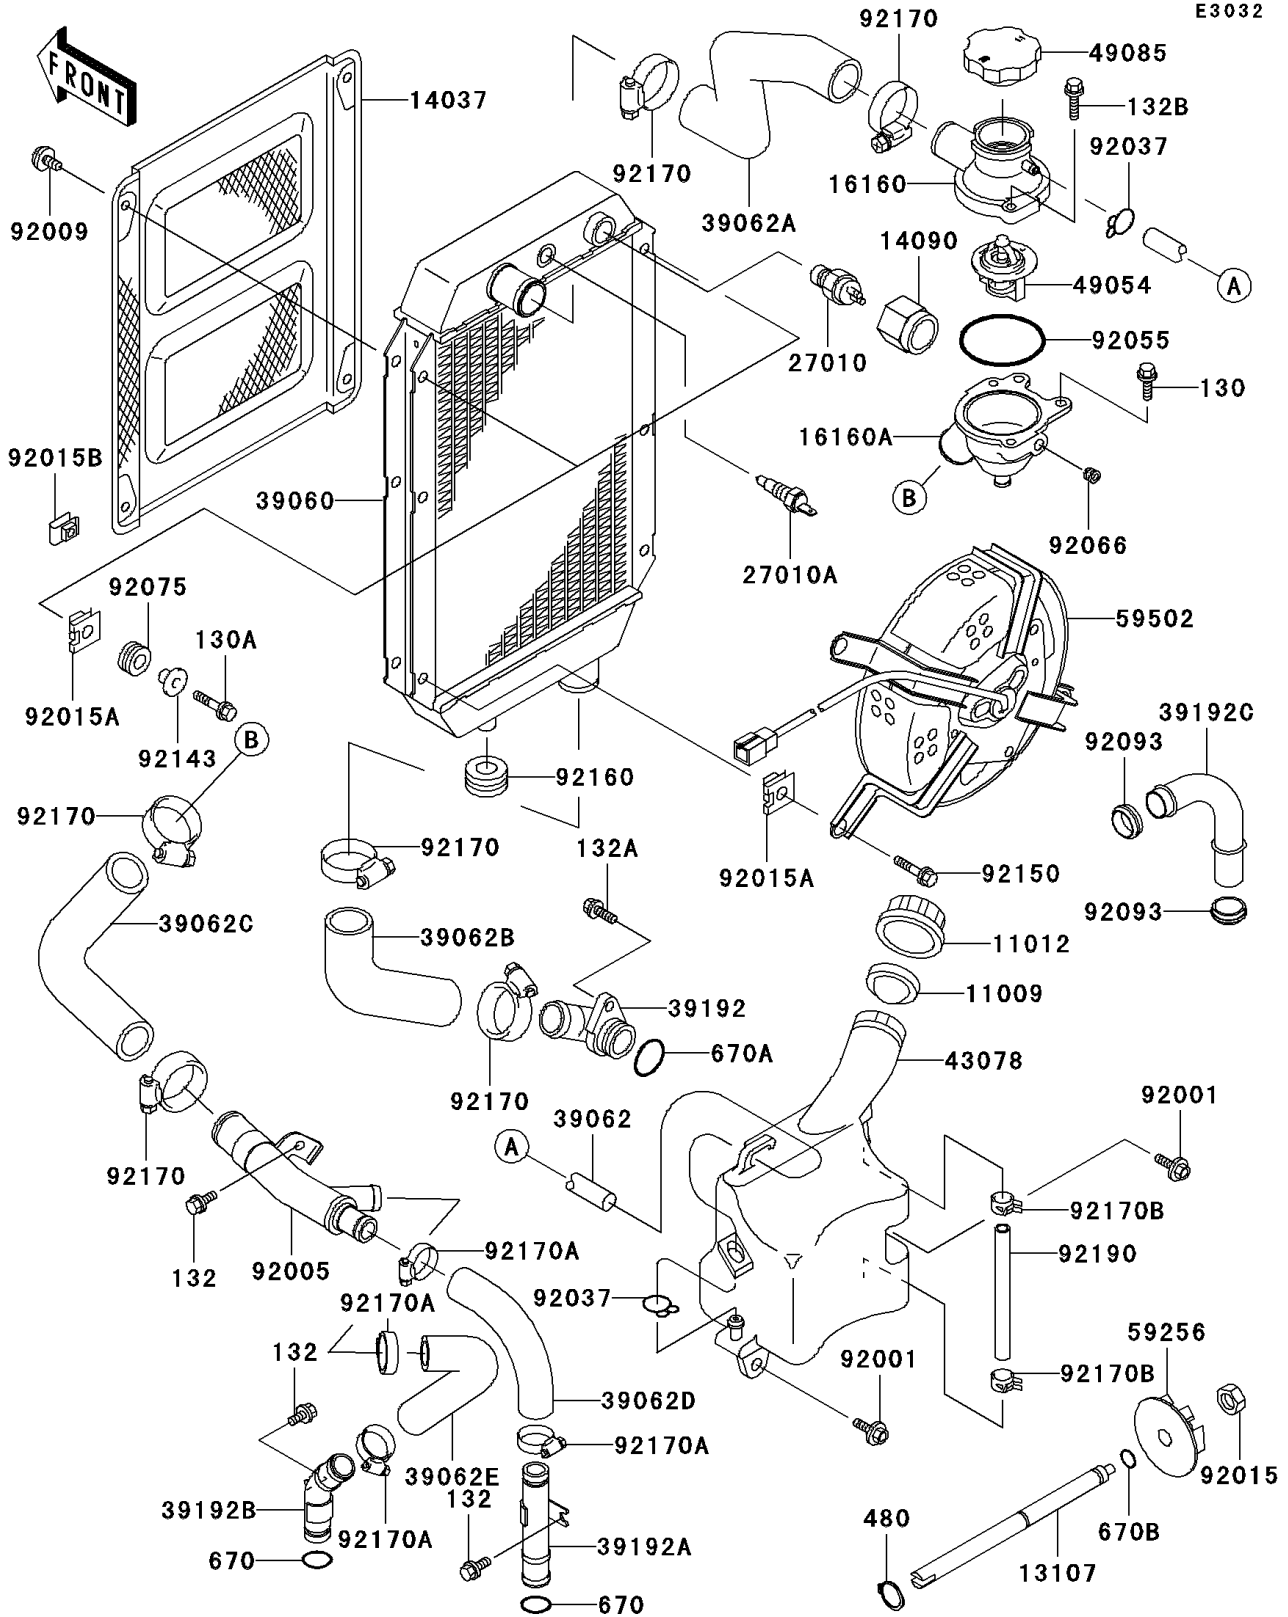

2003 Vulcan 800 Classic PARTS DIAGRAM

Radiator

2003 Vulcan 800 Classic PARTS LIST

Radiator

ITEM NAME	PART NUMBER	QUANTITY
GASKET,RESERVOIR TANK CAP (Ref # 11009)	11009-1145	1
CAP (Ref # 11012)	11012-1084	1
SHAFT,IMPELLER (Ref # 13107)	13107-1155	1
SCREEN,RADIATOR (Ref # 14037)	14037-1200	1
COVER,THERMOSTAT (Ref # 14090)	14090-1522	1
BODY,UPP (Ref # 16160)	16160-1152	1
BODY (Ref # 16160A)	16160-1242	1
SWITCH,FAN (Ref # 27010)	27010-1202	1
SWITCH,WARNING (Ref # 27010A)	27010-1305	1
RADIATOR (Ref # 39060)	39060-1164	1
HOSE-COOLING (Ref # 39062)	39062-1124	1
HOSE-COOLING,THERMO-RADIATOR (Ref # 39062A)	39062-1646	1
HOSE-COOLING,RADIATOR-COVER (Ref # 39062B)	39062-1647	1
HOSE-COOLING,THERMO-FITTING (Ref # 39062C)	39062-1648	1
HOSE-COOLING,HEAD,RR-FITTING (Ref # 39062D)	39062-1649	1
HOSE-COOLING,HEAD,FR-FITTING (Ref # 39062E)	39062-1650	1
PIPE-WATER,INLET (Ref # 39192)	39192-1078	1
PIPE-WATER,HEAD,RR (Ref # 39192A)	39192-1079	1
PIPE-WATER,HEAD,FR (Ref # 39192B)	39192-1080	1
PIPE-WATER,OUTLET (Ref # 39192C)	39192-1106	1
RESERVOIR (Ref # 43078)	43078-1149	1
THERMOSTAT (Ref # 49054)	49054-1067	1
CAP-ASSY-PRESSURE (Ref # 49085)	49085-1067	1
IMPELLER (Ref # 59256)	59256-1058	1
FAN-ASSY (Ref # 59502)	59502-1132	1
BOLT,6X16 (Ref # 92001)	92001-1950	2
FITTING (Ref # 92005)	92005-1281	1
SCREW,TAPPING,6MM (Ref # 92009)	92009-1261	4
NUT,LOCK,6MM,BLACK (Ref # 92015)	92015-1191	1