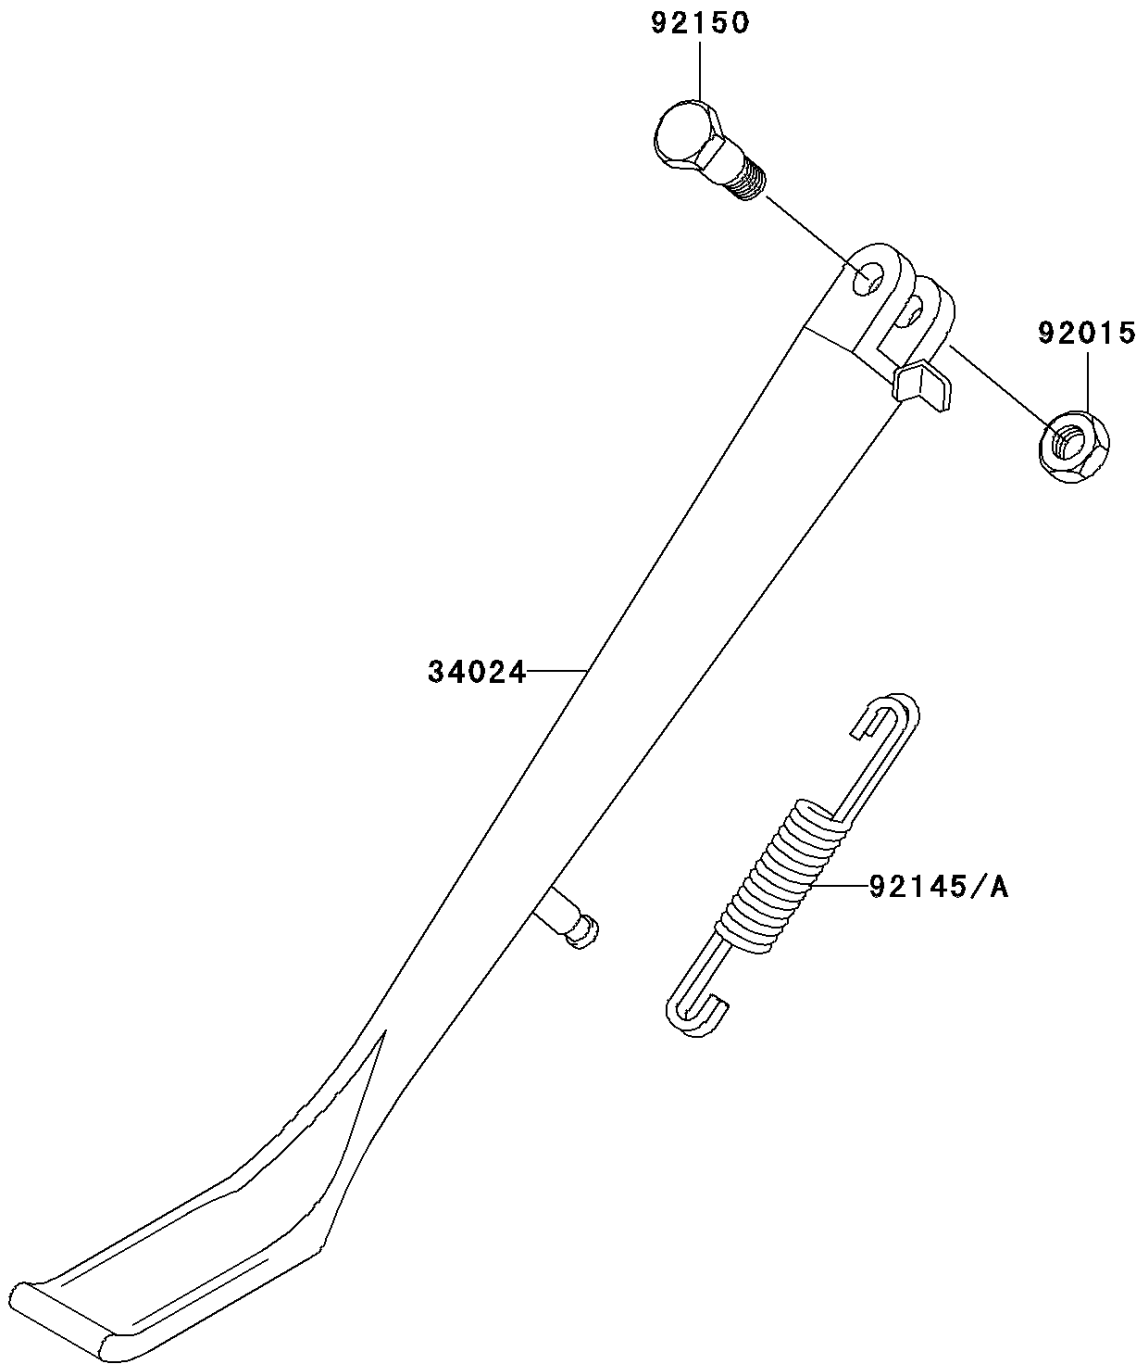

2003 Vulcan 800 Classic PARTS DIAGRAM

Stand(s)

F2190

2003 Vulcan 800 Classic PARTS LIST

Stand(s)

ITEM NAME	PART NUMBER	QUANTITY
STAND-SIDE (Ref # 34024)	34024-1320	1
NUT,LOCK,10MM,BLACK (Ref # 92015)	92015-1188	1
SPRING,SIDE STAND (Ref # 92145A)	92145-1261	1
BOLT,SIDE STAND (Ref # 92150)	92150-1941	1