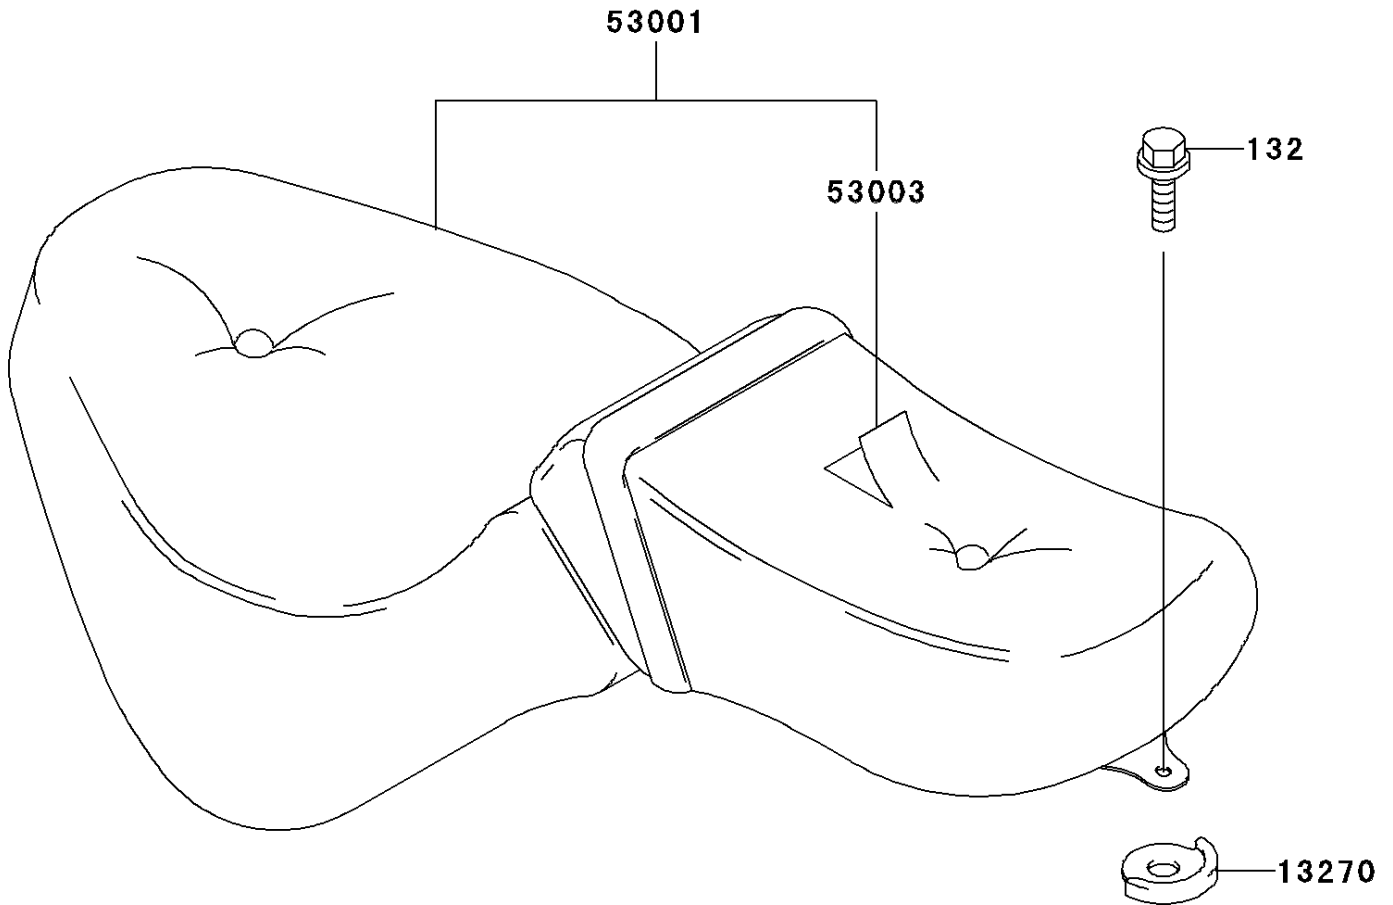

# 2001 Vulcan 800 Classic PARTS DIAGRAM

Seat

F2510

## 2001 Vulcan 800 Classic PARTS LIST

### Seat

ITEM NAME	PART NUMBER	QUANTITY
BOLT-FLANGED-SMALL,6X14 (Ref # 132)	132E0614	1
PLATE,RR SEAT,FR (Ref # 13270)	13270-1484	1
SEAT-ASSY,DUAL,W/BAND,BLACK (Ref # 53001)	53001-1802-MA	1
LEATHER,SEAT,BLACK (Ref # 53003)	53003-1352-MA	1