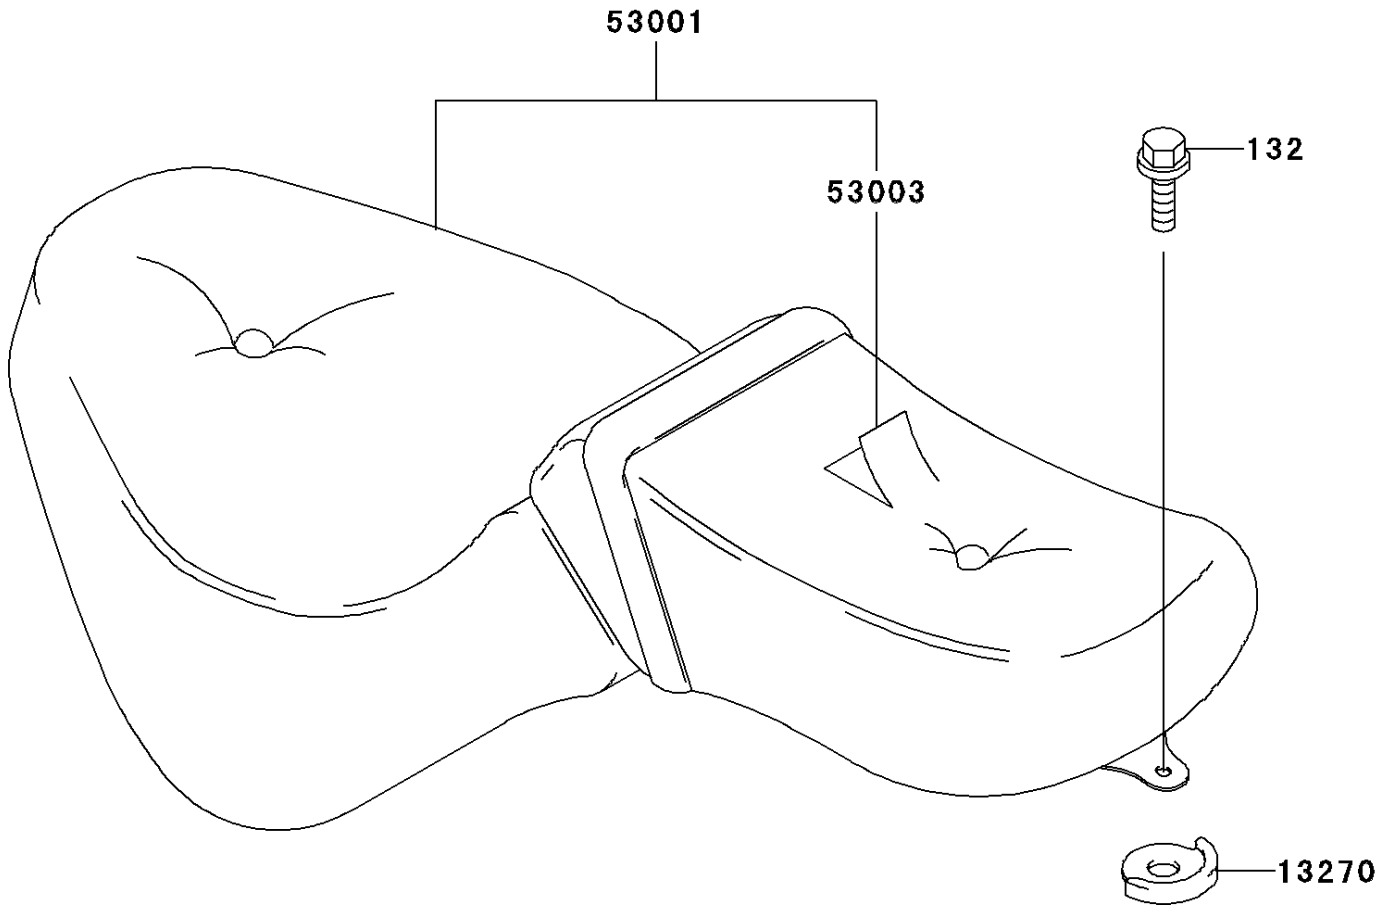

2002 Vulcan 800 Classic PARTS DIAGRAM

Seat

F2510

2002 Vulcan 800 Classic PARTS LIST

Seat

ITEM NAME	PART NUMBER	QUANTITY
BOLT-FLANGED-SMALL,6X14 (Ref # 132)	132E0614	1
PLATE,RR SEAT,FR (Ref # 13270)	13270-1484	1
SEAT-ASSY,DUAL,W/BAND,BLACK (Ref # 53001)	53001-1802-MA	1
LEATHER,SEAT,BLACK (Ref # 53003)	53003-1352-MA	1