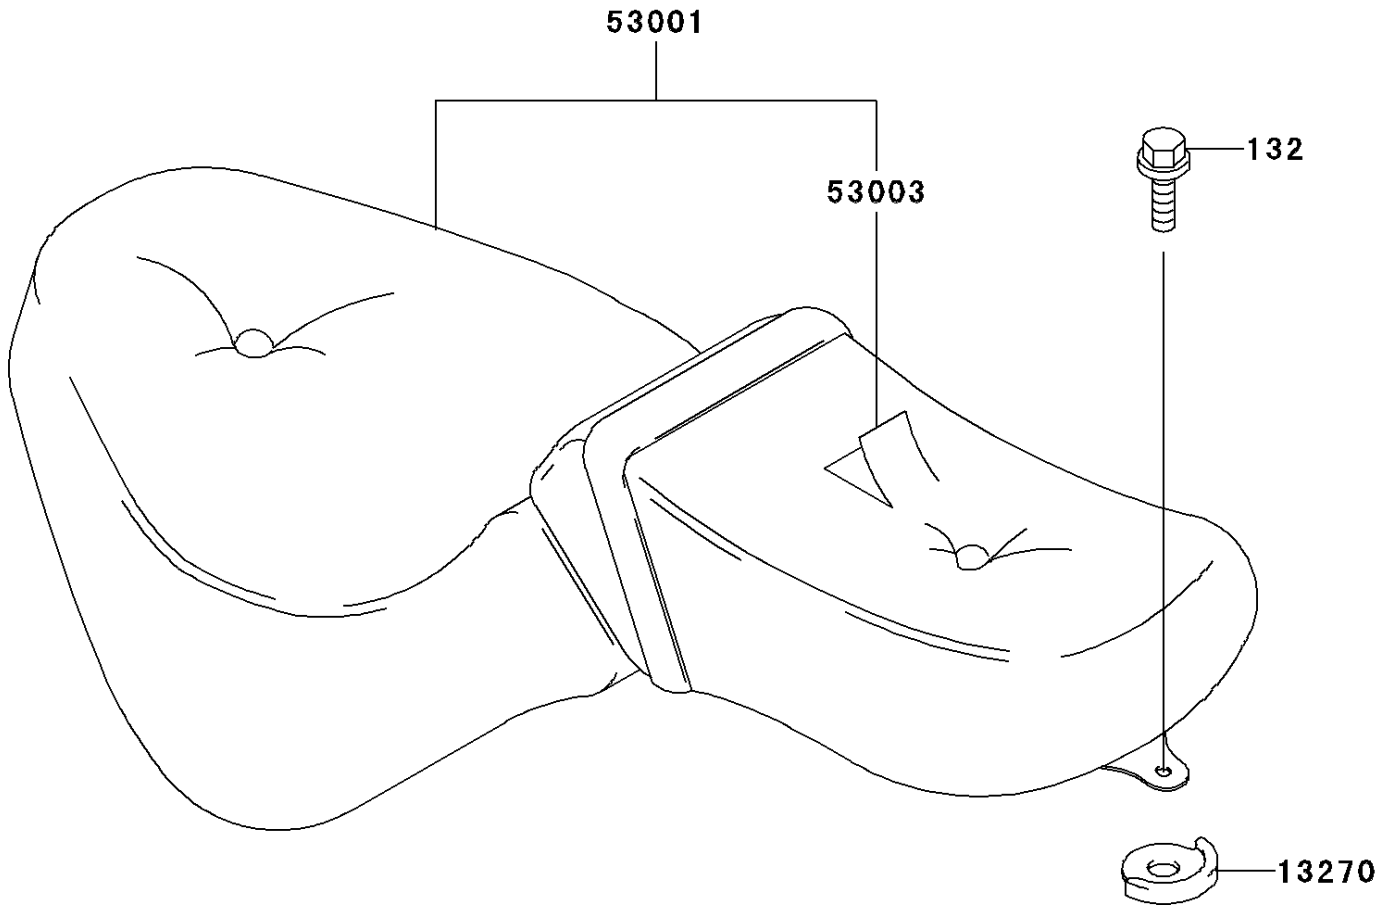

2003 Vulcan 800 Classic PARTS DIAGRAM

Seat

F2510

2003 Vulcan 800 Classic PARTS LIST

Seat

ITEM NAME	PART NUMBER	QUANTITY
BOLT-FLANGED-SMALL,6X14 (Ref # 132)	132E0614	1
PLATE,RR SEAT,FR (Ref # 13270)	13270-1484	1
SEAT-ASSY,DUAL,W/BAND,BLACK (Ref # 53001)	53001-1802-MA	1
LEATHER,SEAT,BLACK (Ref # 53003)	53003-1352-MA	1