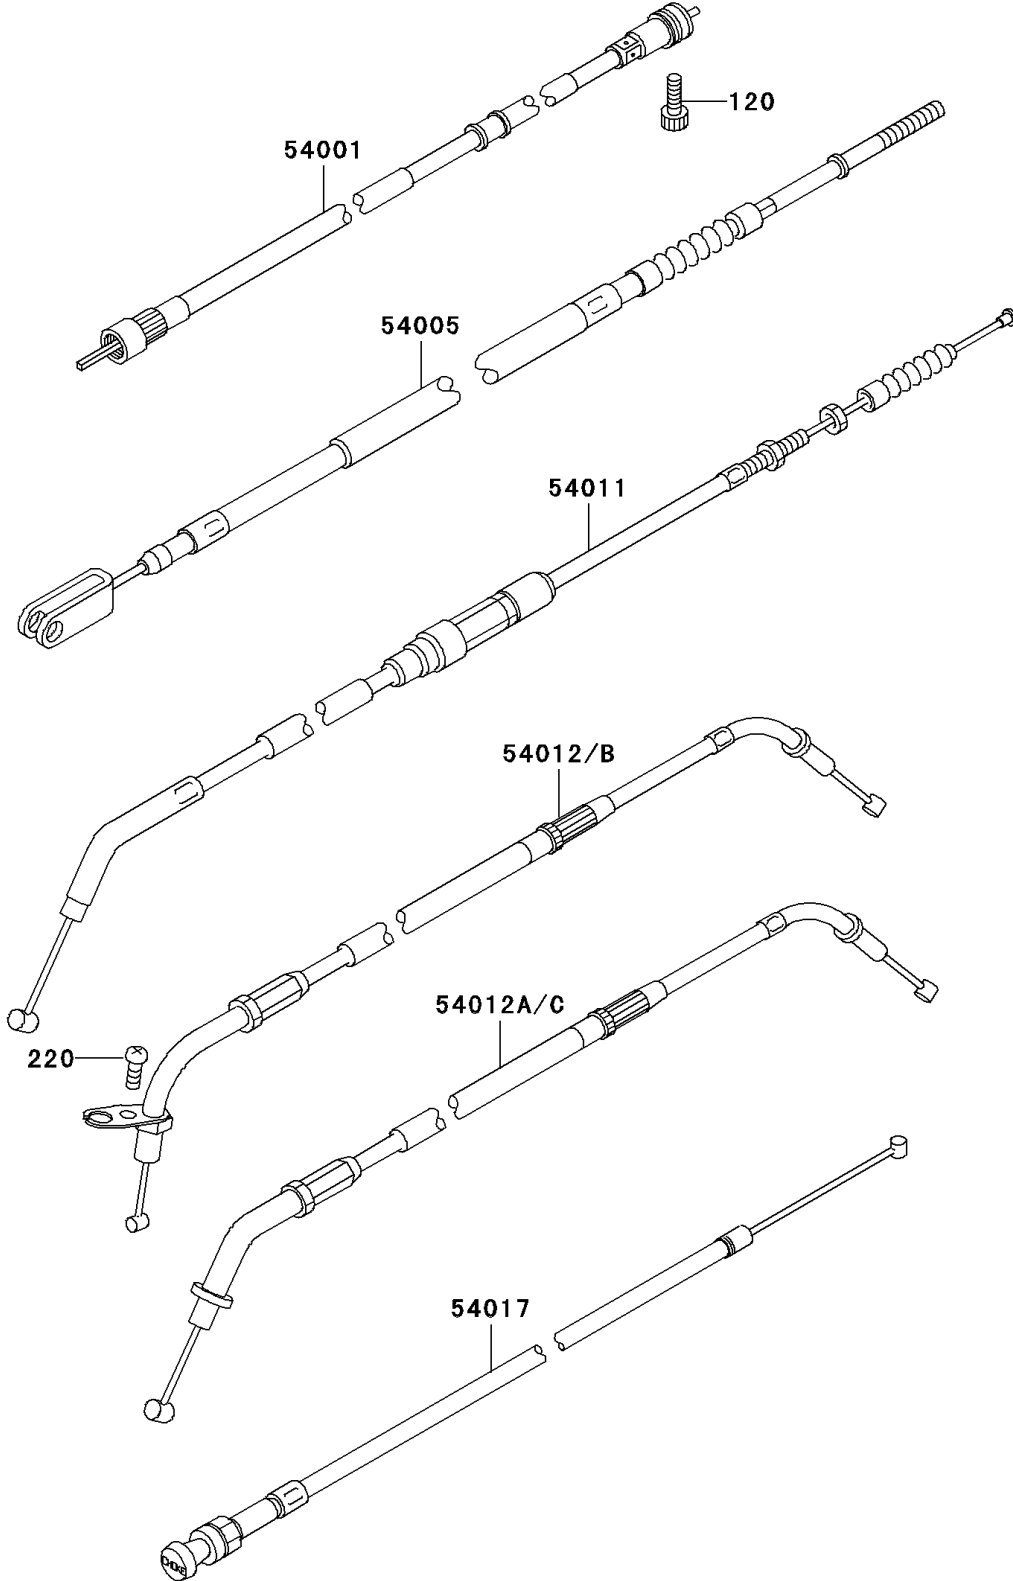

2001 Vulcan 800 Classic PARTS DIAGRAM

Cables

F2540

2001 Vulcan 800 Classic PARTS LIST

Cables

ITEM NAME	PART NUMBER	QUANTITY
BOLT-SOCKET (Ref # 120)	120P0520	1
SCREW-PAN-CROSS (Ref # 220)	220F0514	1
CABLE-SPEEDMETER (Ref # 54001)	54001-1219	1
CABLE-BRAKE (Ref # 54005)	54005-1182	1
CABLE-CLUTCH (Ref # 54011)	54011-1356	1
CABLE-THROTTLE,OPENING (Ref # 54012B)	54012-1525	1
CABLE-THROTTLE,CLOSING (Ref # 54012C)	54012-1526	1
CABLE-STARTER (Ref # 54017)	54017-1201	1