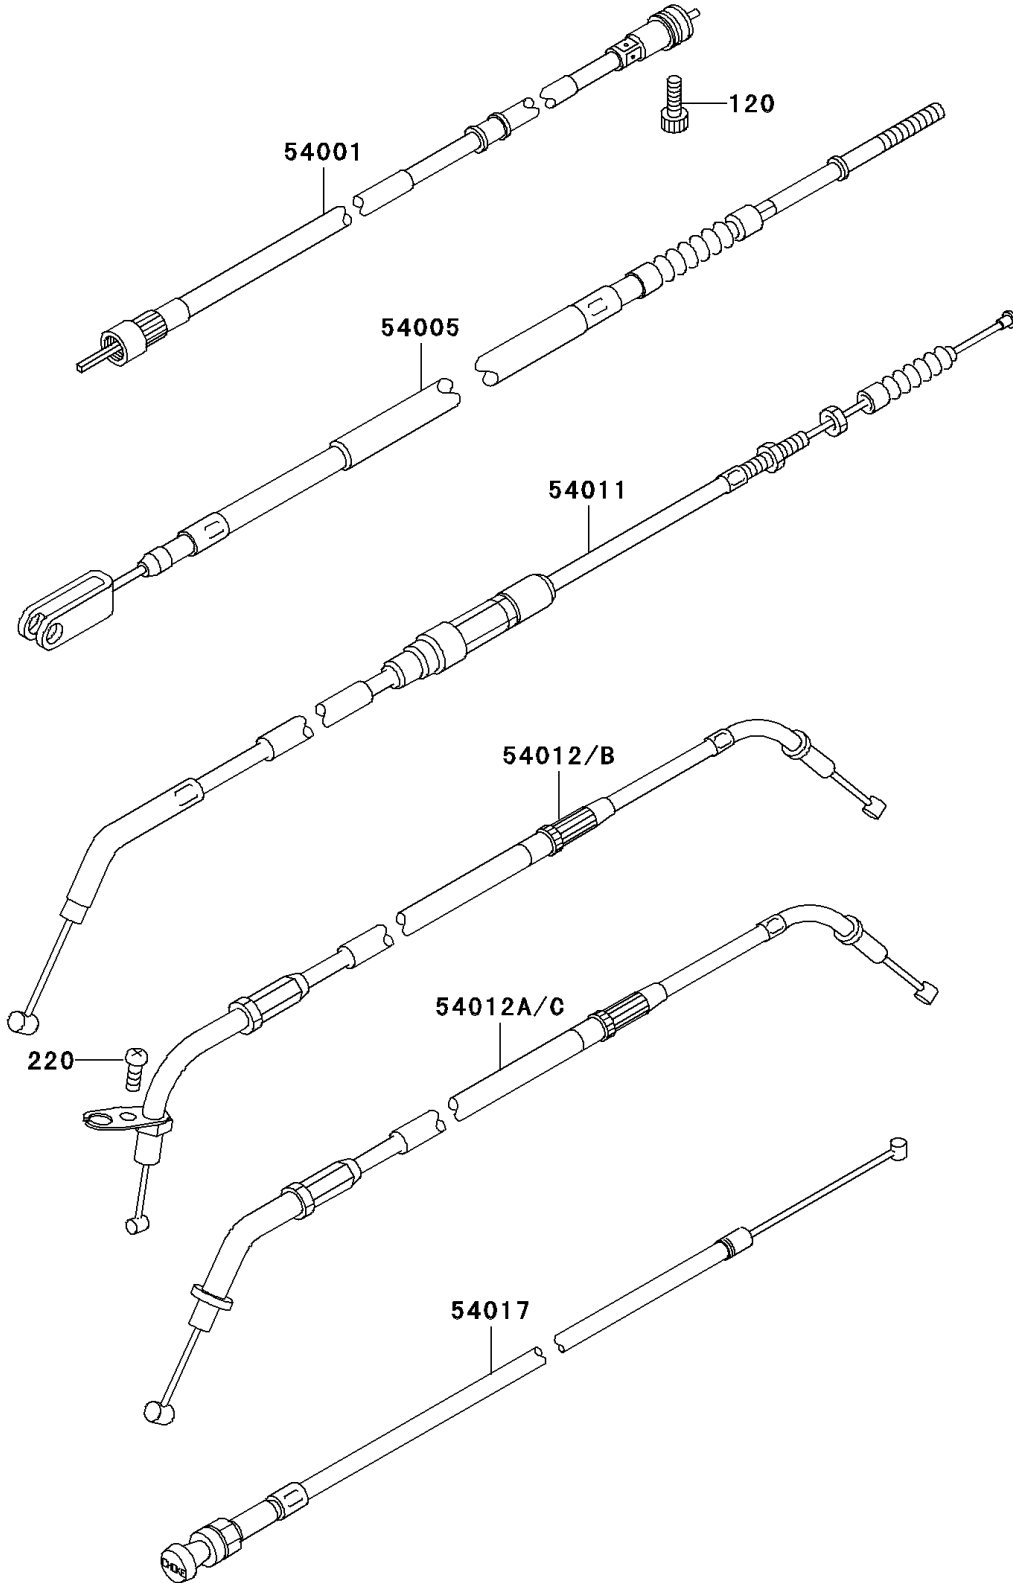

# 2003 Vulcan 800 Classic PARTS DIAGRAM

Cables

F2540

## 2003 Vulcan 800 Classic PARTS LIST

### Cables

| ITEM NAME                             | PART NUMBER | QUANTITY |
|---------------------------------------|-------------|----------|
| BOLT-SOCKET (Ref # 120)               | 120P0520    | 1        |
| SCREW-PAN-CROSS (Ref # 220)           | 220F0514    | 1        |
| CABLE-SPEEDMETER (Ref # 54001)        | 54001-1219  | 1        |
| CABLE-BRAKE (Ref # 54005)             | 54005-1182  | 1        |
| CABLE-CLUTCH (Ref # 54011)            | 54011-1356  | 1        |
| CABLE-THROTTLE,OPENING (Ref # 54012B) | 54012-1525  | 1        |
| CABLE-THROTTLE,CLOSING (Ref # 54012C) | 54012-1526  | 1        |
| CABLE-STARTER (Ref # 54017)           | 54017-1201  | 1        |