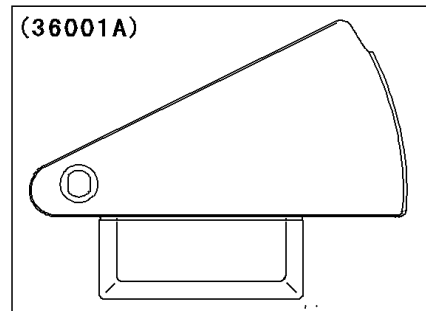

2003 Vulcan 800 Classic PARTS DIAGRAM

Side Covers/Chain Cover

F2610

WOD

WOD

2003 Vulcan 800 Classic PARTS LIST

Side Covers/Chain Cover

ITEM NAME	PART NUMBER	QUANTITY
COVER-SIDE,LH,EBONY (Ref # 36001)	36001-1550-H8	1
COVER-SIDE,RH,EBONY (Ref # 36001A)	36001-1551-H8	1
CASE-CHAIN (Ref # 36014)	36014-1198	1
SCREW,6X18 (Ref # 92009)	92009-1663	1
WASHER,6.5X16X1 (Ref # 92022)	92022-1143	1
DAMPER (Ref # 92075)	92075-1629	1
DAMPER (Ref # 92075A)	92075-1967	4
SEAL,SIDE COVER,LH (Ref # 92093)	92093-1405	1
SEAL,SIDE COVER,RH (Ref # 92093A)	92093-1406	1
BOLT,6X14 (Ref # 92150)	92150-1340	2