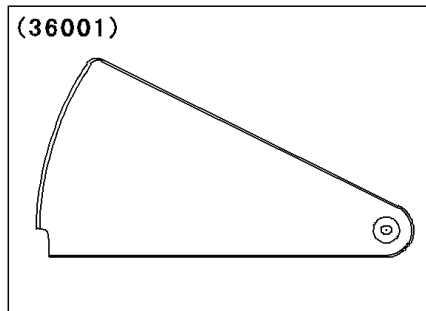

2003 Vulcan 800 Classic PARTS DIAGRAM

Side Covers/Chain Cover

F2610

WOD

WOD

2003 Vulcan 800 Classic PARTS LIST

Side Covers/Chain Cover

ITEM NAME	PART NUMBER	QUANTITY
COVER-SIDE,LH,EBONY (Ref # 36001)	36001-1550-H8	1
COVER-SIDE,RH,EBONY (Ref # 36001A)	36001-1551-H8	1
CASE-CHAIN (Ref # 36014)	36014-1198	1
SCREW,6X18 (Ref # 92009)	92009-1663	1
WASHER,6.5X16X1 (Ref # 92022)	92022-1143	1
DAMPER (Ref # 92075)	92075-1629	1
DAMPER (Ref # 92075A)	92075-1967	4
SEAL,SIDE COVER,LH (Ref # 92093)	92093-1405	1
SEAL,SIDE COVER,RH (Ref # 92093A)	92093-1406	1
BOLT,6X14 (Ref # 92150)	92150-1340	2