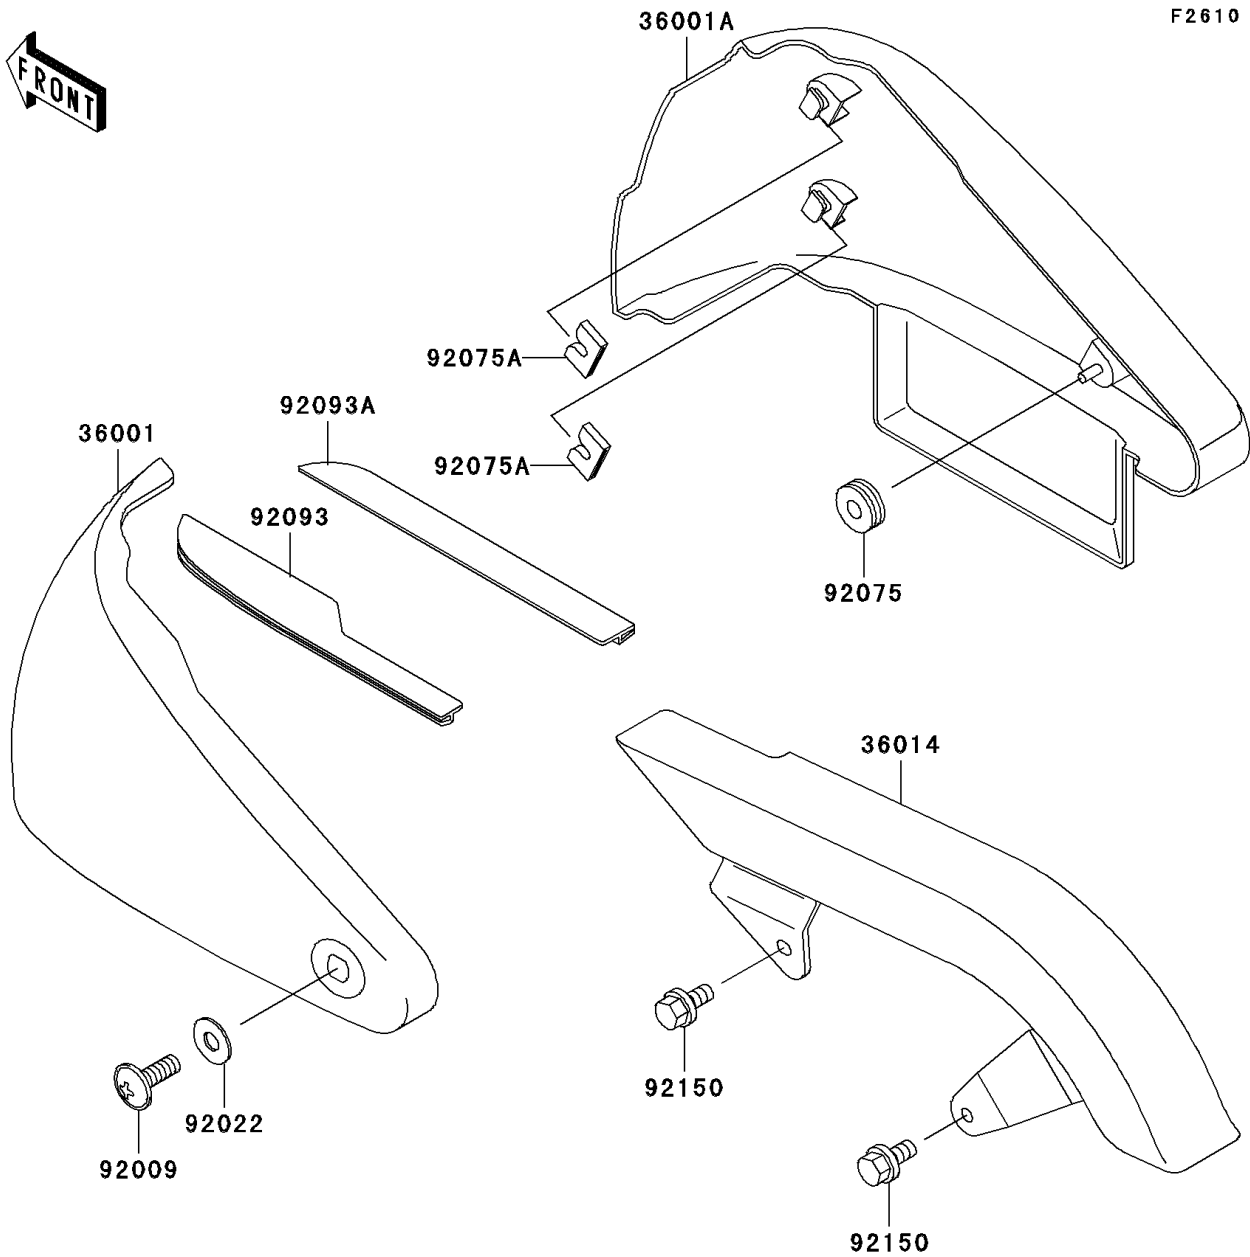

2003 Vulcan 800 Classic PARTS DIAGRAM

Side Covers/Chain Cover

F2610

WOD

WOD

2003 Vulcan 800 Classic PARTS LIST

Side Covers/Chain Cover

ITEM NAME	PART NUMBER	QUANTITY
COVER-SIDE,LH,EBONY (Ref # 36001)	36001-1550-H8	1
COVER-SIDE,RH,EBONY (Ref # 36001A)	36001-1551-H8	1
CASE-CHAIN (Ref # 36014)	36014-1198	1
SCREW,6X18 (Ref # 92009)	92009-1663	1
WASHER,6.5X16X1 (Ref # 92022)	92022-1143	1
DAMPER (Ref # 92075)	92075-1629	1
DAMPER (Ref # 92075A)	92075-1967	4
SEAL,SIDE COVER,LH (Ref # 92093)	92093-1405	1
SEAL,SIDE COVER,RH (Ref # 92093A)	92093-1406	1
BOLT,6X14 (Ref # 92150)	92150-1340	2