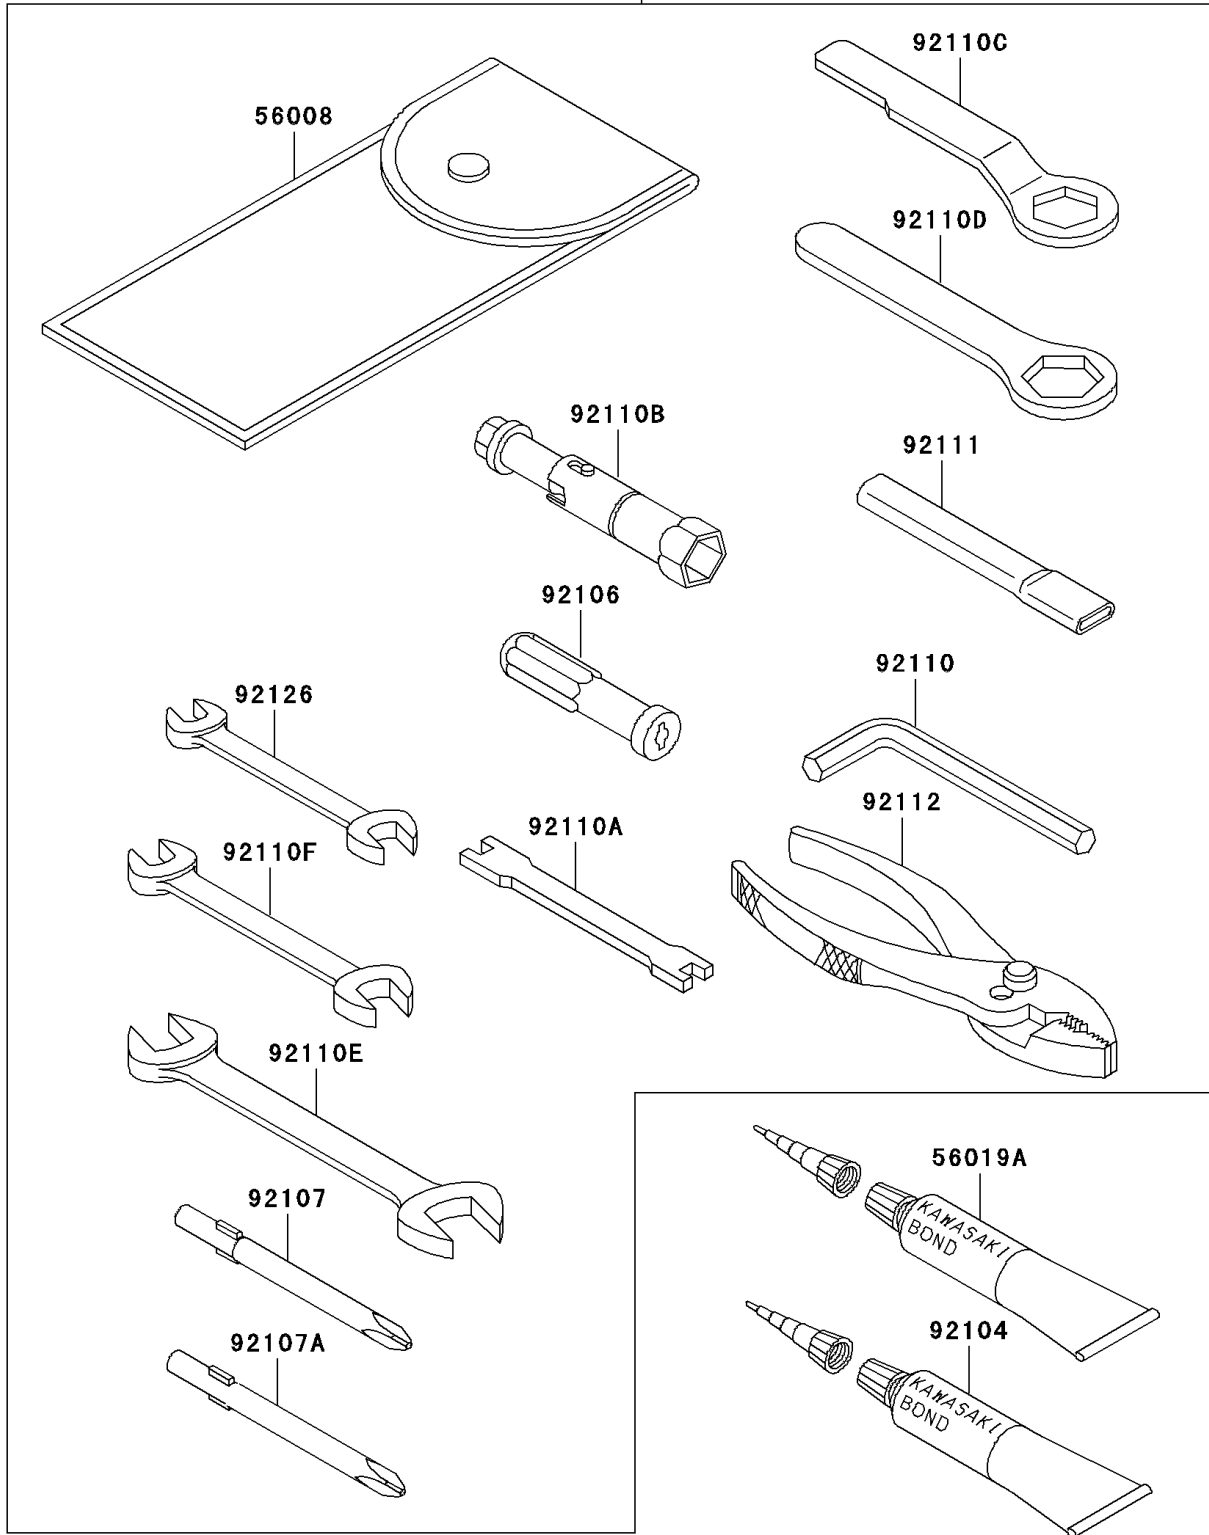

# 2001 Vulcan 800 Classic PARTS DIAGRAM

Owner's Tools

56007

F2810

## 2001 Vulcan 800 Classic PARTS LIST

### Owner's Tools

ITEM NAME	PART NUMBER	QUANTITY
TOOL-KIT (Ref # 56007)	56007-1404	1
BAG,TOOL (Ref # 56008)	56008-1075	1
THREE BOND TB1211,HT/RS,WHITE (Ref # 56019A)	56019-120	1
GASKET-LIQUID,SILVER TB1216 (Ref # 92104)	92104-1063	1
GRIP-SCREW DRIVER (Ref # 92106)	92106-1001	1
TOOL-DRIVER,#3PHILLIPS (Ref # 92107)	92107-005	1
TOOL-DRIVER,#2PHILLIPS (Ref # 92107A)	92107-1053	1
TOOL-WRENCH,ALLEN,5MM (Ref # 92110)	92110-1015	1
TOOL-WRENCH,SPOKE (Ref # 92110A)	92110-1016	1
TOOL-WRENCH,BOX,16MM (Ref # 92110B)	92110-1132	1
TOOL-WRENCH,BOX END,22MM (Ref # 92110C)	92110-1148	1
TOOL-WRENCH,BOX END,19MM (Ref # 92110D)	92110-1151	1
TOOL-WRENCH,OPEN END,10X12 (Ref # 92110E)	92110-1152	1
TOOL-WRENCH,OPEN END,14X17 (Ref # 92110F)	92110-1153	1
TOOL-BAR,BOX END WRENCH (Ref # 92111)	92111-1051	1
TOOL-PLIERS (Ref # 92112)	92112-1001	1
TOOL-WRENCH,OPEN END,8X10 (Ref # 92126)	92126-004	1