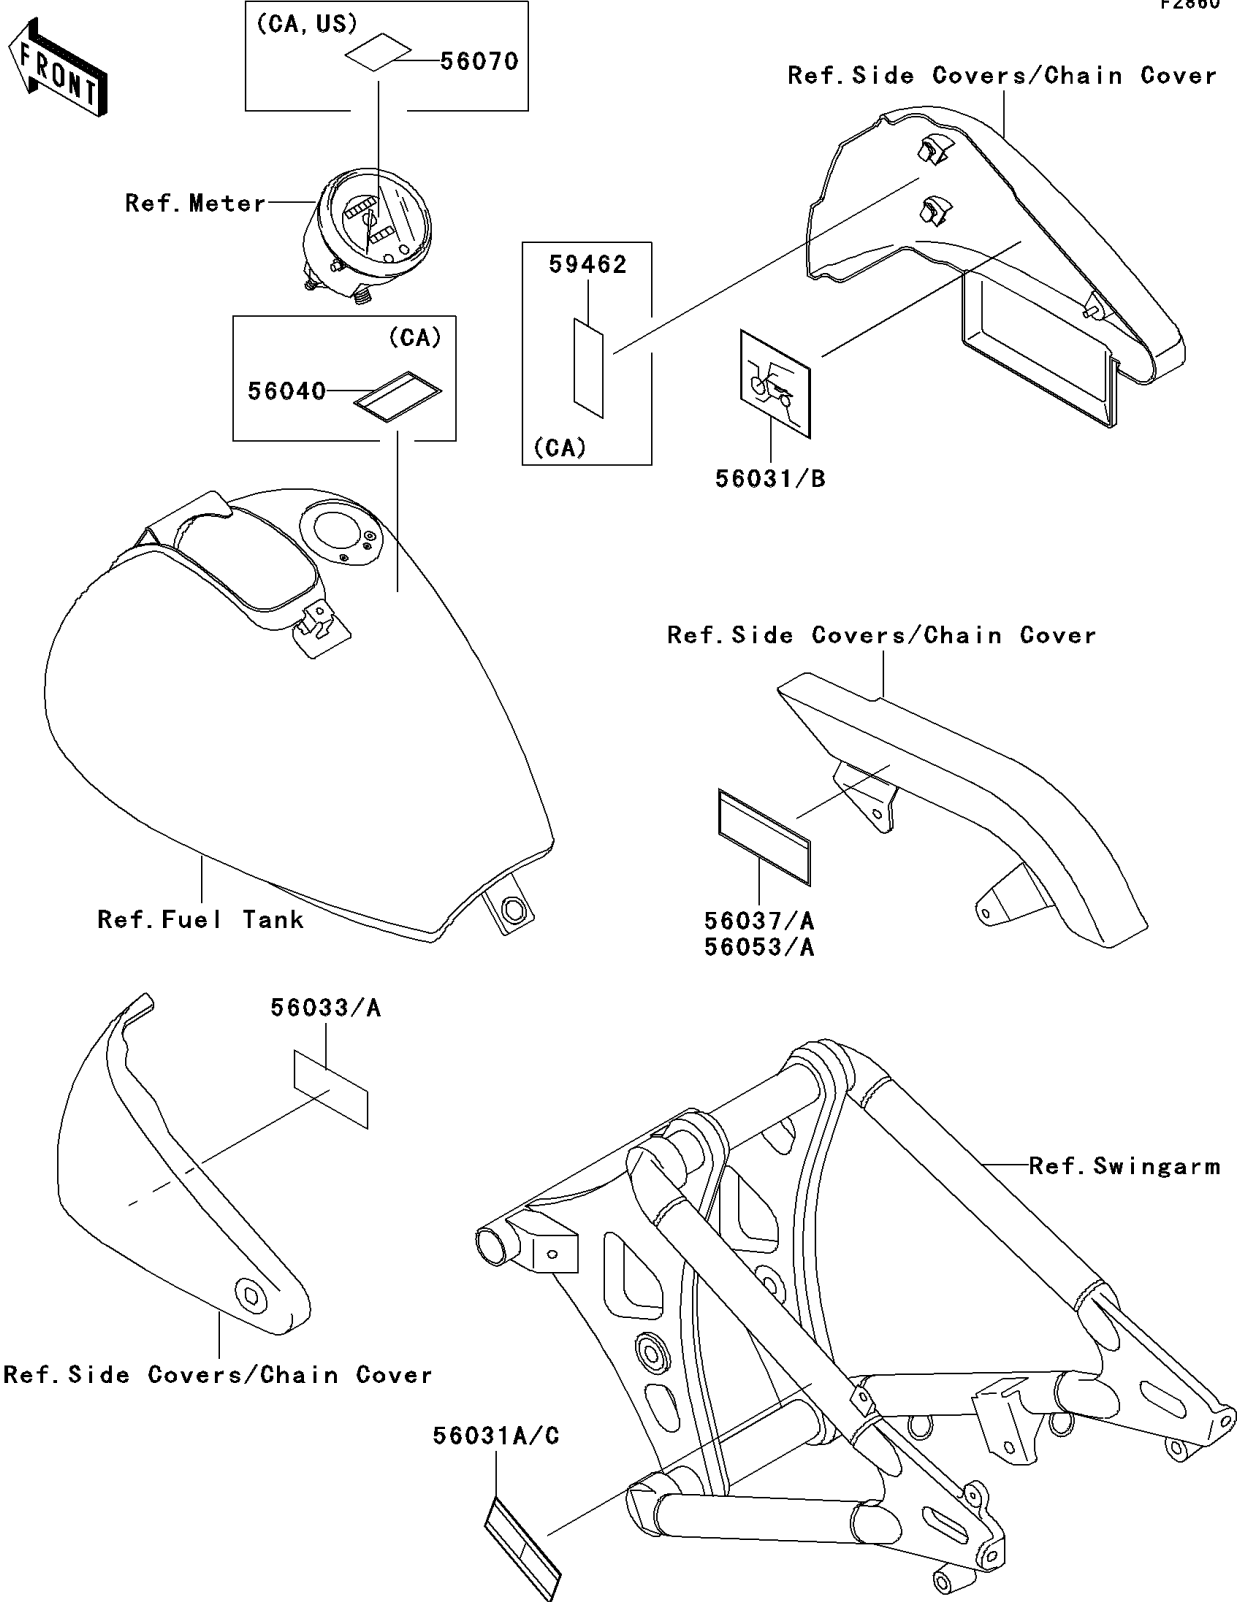

# 2003 Vulcan 800 Classic PARTS DIAGRAM

Labels

F2860

## 2003 Vulcan 800 Classic PARTS LIST

### Labels

ITEM NAME	PART NUMBER	QUANTITY
LABEL-MANUAL,DAILY SAFETY (Ref # 56031)	56031-1936	1
LABEL-MANUAL,CHAIN (Ref # 56031A)	56031-1937	1
LABEL-MANUAL,DAILY SAFETY (Ref # 56031B)	56031-1940	1
LABEL-MANUAL,CHAIN (Ref # 56031C)	56031-1941	1
LABEL-MANUAL,OIL&OIL FILTER (Ref # 56033)	56033-1273	1
LABEL-MANUAL,OIL&OIL FILTER (Ref # 56033A)	56033-1317	1
LABEL-WARNING,EVAPO (Ref # 56040)	56040-1121	1
LABEL-SPECIFICATION,TIRE&LOAD (Ref # 56053)	56053-1058	1
LABEL-SPECIFICATION,TIRE&LOAD (Ref # 56053A)	56053-1082	1
LABEL-WARNING,BREAK IN CAUTION (Ref # 56070)	56070-1095	1
LABEL-CERTIFICATION,EVAPO ROUT (Ref # 59462)	59462-1755	1