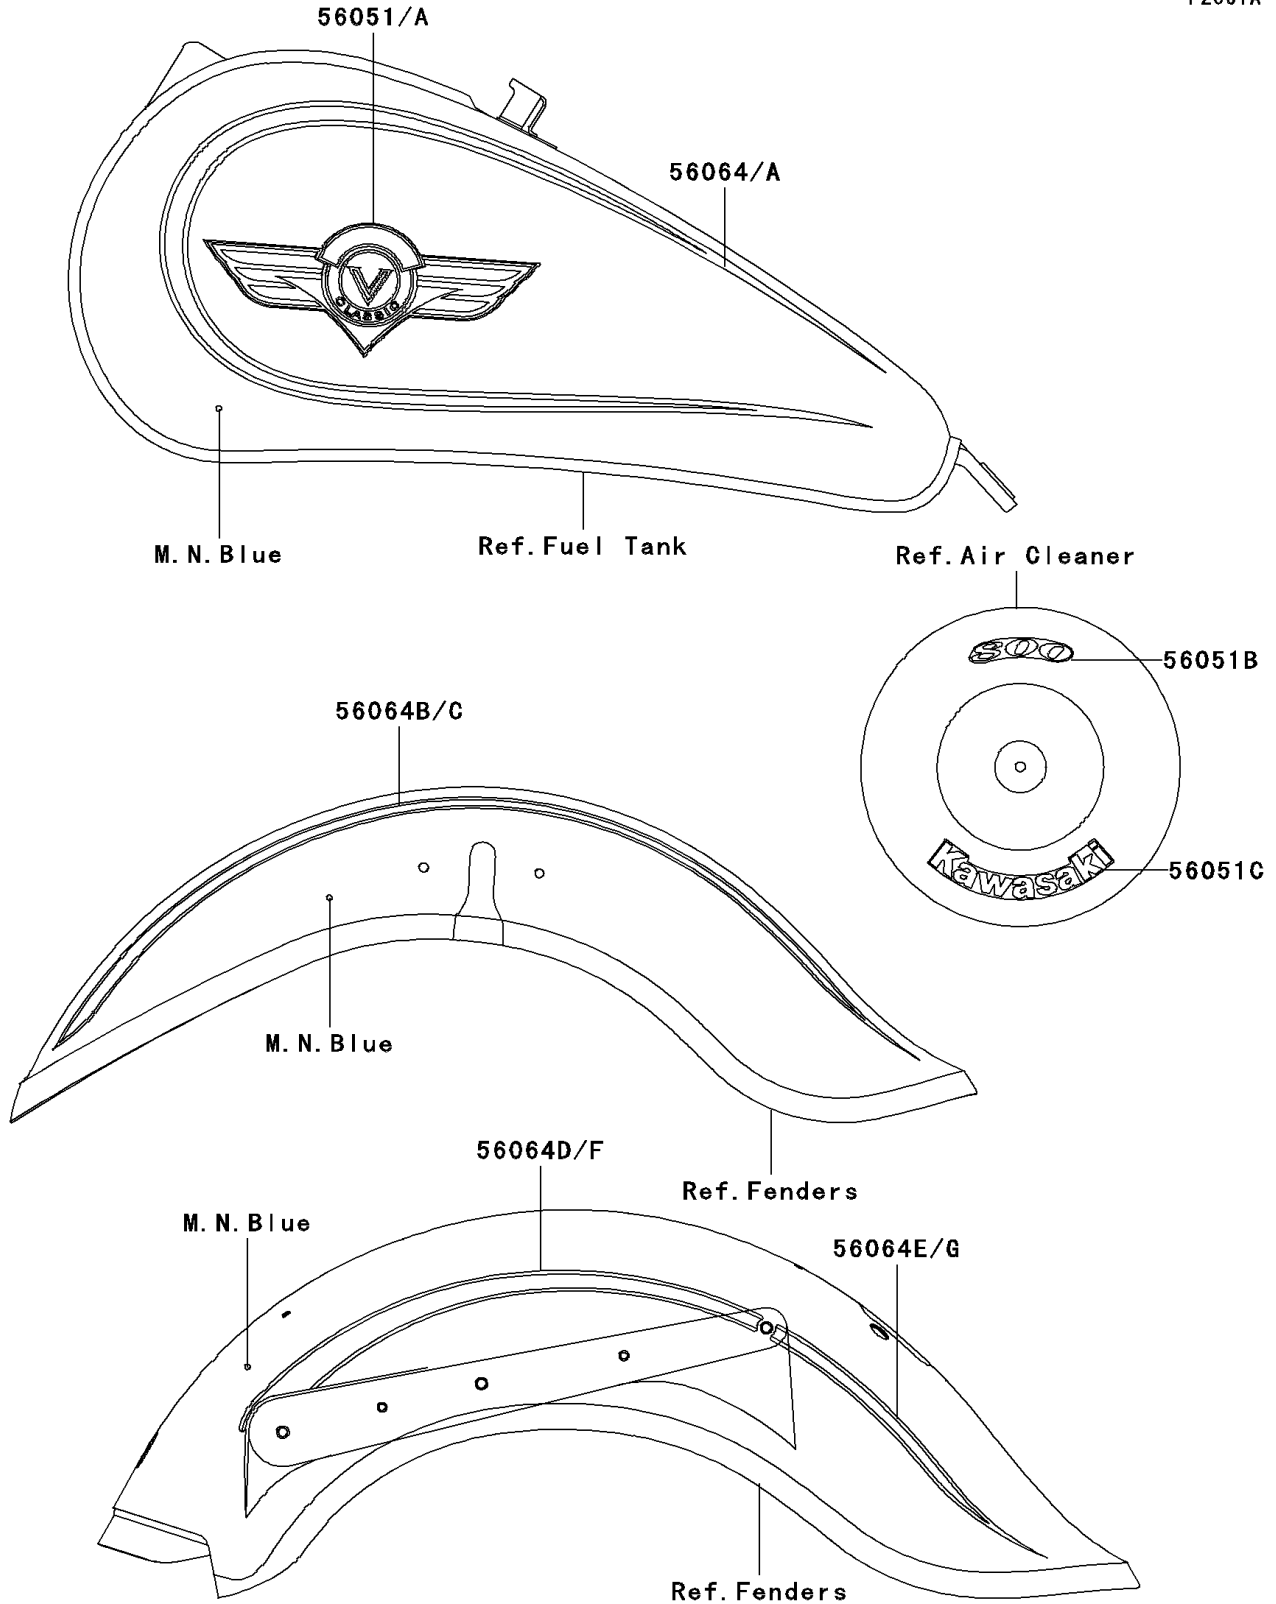

2001 Vulcan 800 Classic PARTS DIAGRAM

Decals(M.N.Blue)(VN800-B6)

F2861A

2001 Vulcan 800 Classic PARTS LIST

Decals(M.N.Blue)(VN800-B6)

ITEM NAME	PART NUMBER	QUANTITY
MARK,FUEL TANK,LH (Ref # 56051)	56051-1429	1
MARK,FUEL TANK,RH (Ref # 56051A)	56051-1430	1
MARK,AIR CLEANER,800 (Ref # 56051B)	56051-1433	1
MARK,AIR CLEANER,KAWASAKI (Ref # 56051C)	56051-1434	1
PATTERN,FUEL TANK,LH (Ref # 56064)	56064-1212	1
PATTERN,FUEL TANK,RH (Ref # 56064A)	56064-1213	1
PATTERN,FR FENDER,LH (Ref # 56064B)	56064-1214	1
PATTERN,FR FENDER,RH (Ref # 56064C)	56064-1215	1
PATTERN,RR FENDER,FR,LH (Ref # 56064D)	56064-1216	1
PATTERN,RR FENDER,RR,LH (Ref # 56064E)	56064-1217	1
PATTERN,RR FENDER,FR,RH (Ref # 56064F)	56064-1218	1
PATTERN,RR FENDER,RR,RH (Ref # 56064G)	56064-1219	1