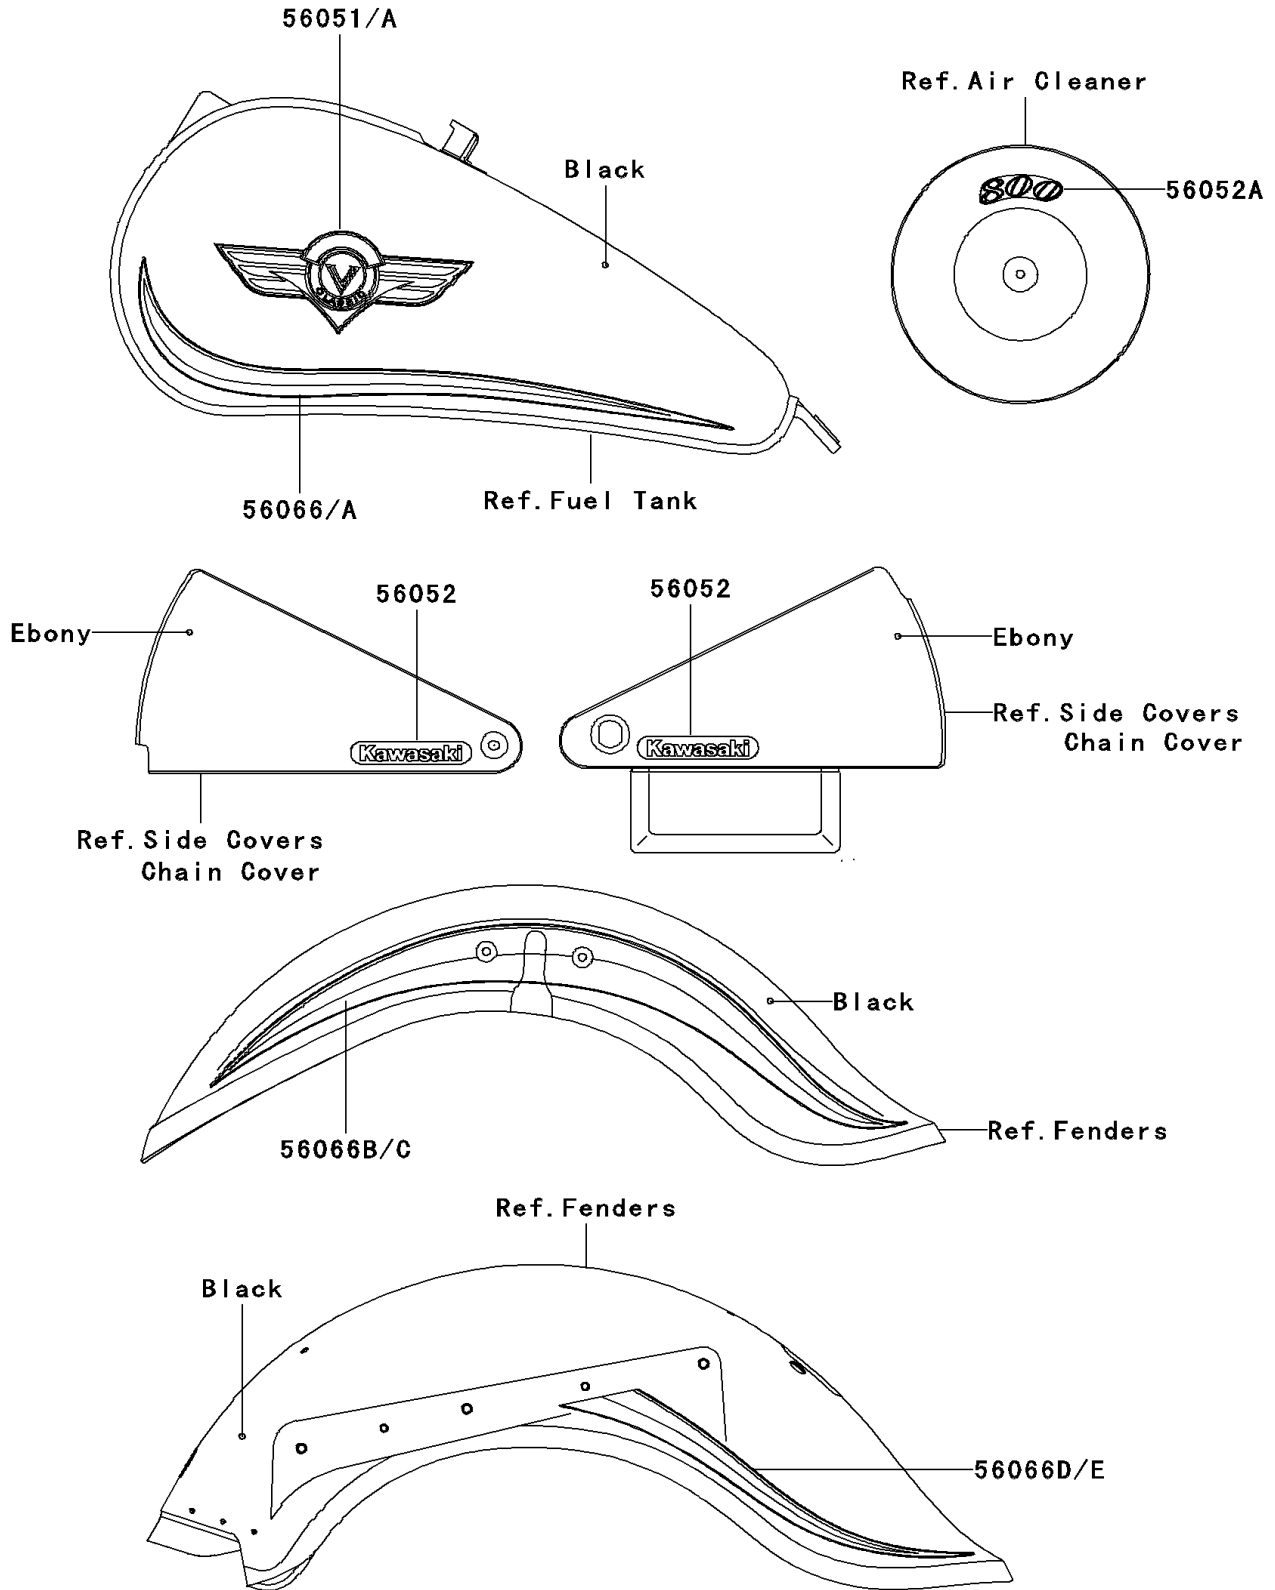

# 2003 Vulcan 800 Classic PARTS DIAGRAM

Decals(Black)(VN800-B8)

F2861E

## 2003 Vulcan 800 Classic PARTS LIST

Decals(Black)(VN800-B8)

ITEM NAME	PART NUMBER	QUANTITY
MARK,FUEL TANK,LH (Ref # 56051)	56051-1429	1
MARK,FUEL TANK,RH (Ref # 56051A)	56051-1430	1
MARK,SIDE COVER,KAWASAKI (Ref # 56052)	56052-1533	2
MARK,AIR CLEANER COVER,800 (Ref # 56052A)	56052-1544	1
PATTERN,FUEL TANK,LH (Ref # 56066)	56066-1383	1
PATTERN,FUEL TANK,RH (Ref # 56066A)	56066-1384	1
PATTERN,FR FENDER,LH (Ref # 56066B)	56066-1385	1
PATTERN,FR FENDER,RH (Ref # 56066C)	56066-1386	1
PATTERN,RR FENDER,LH (Ref # 56066D)	56066-1387	1
PATTERN,RR FENDER,RH (Ref # 56066E)	56066-1388	1