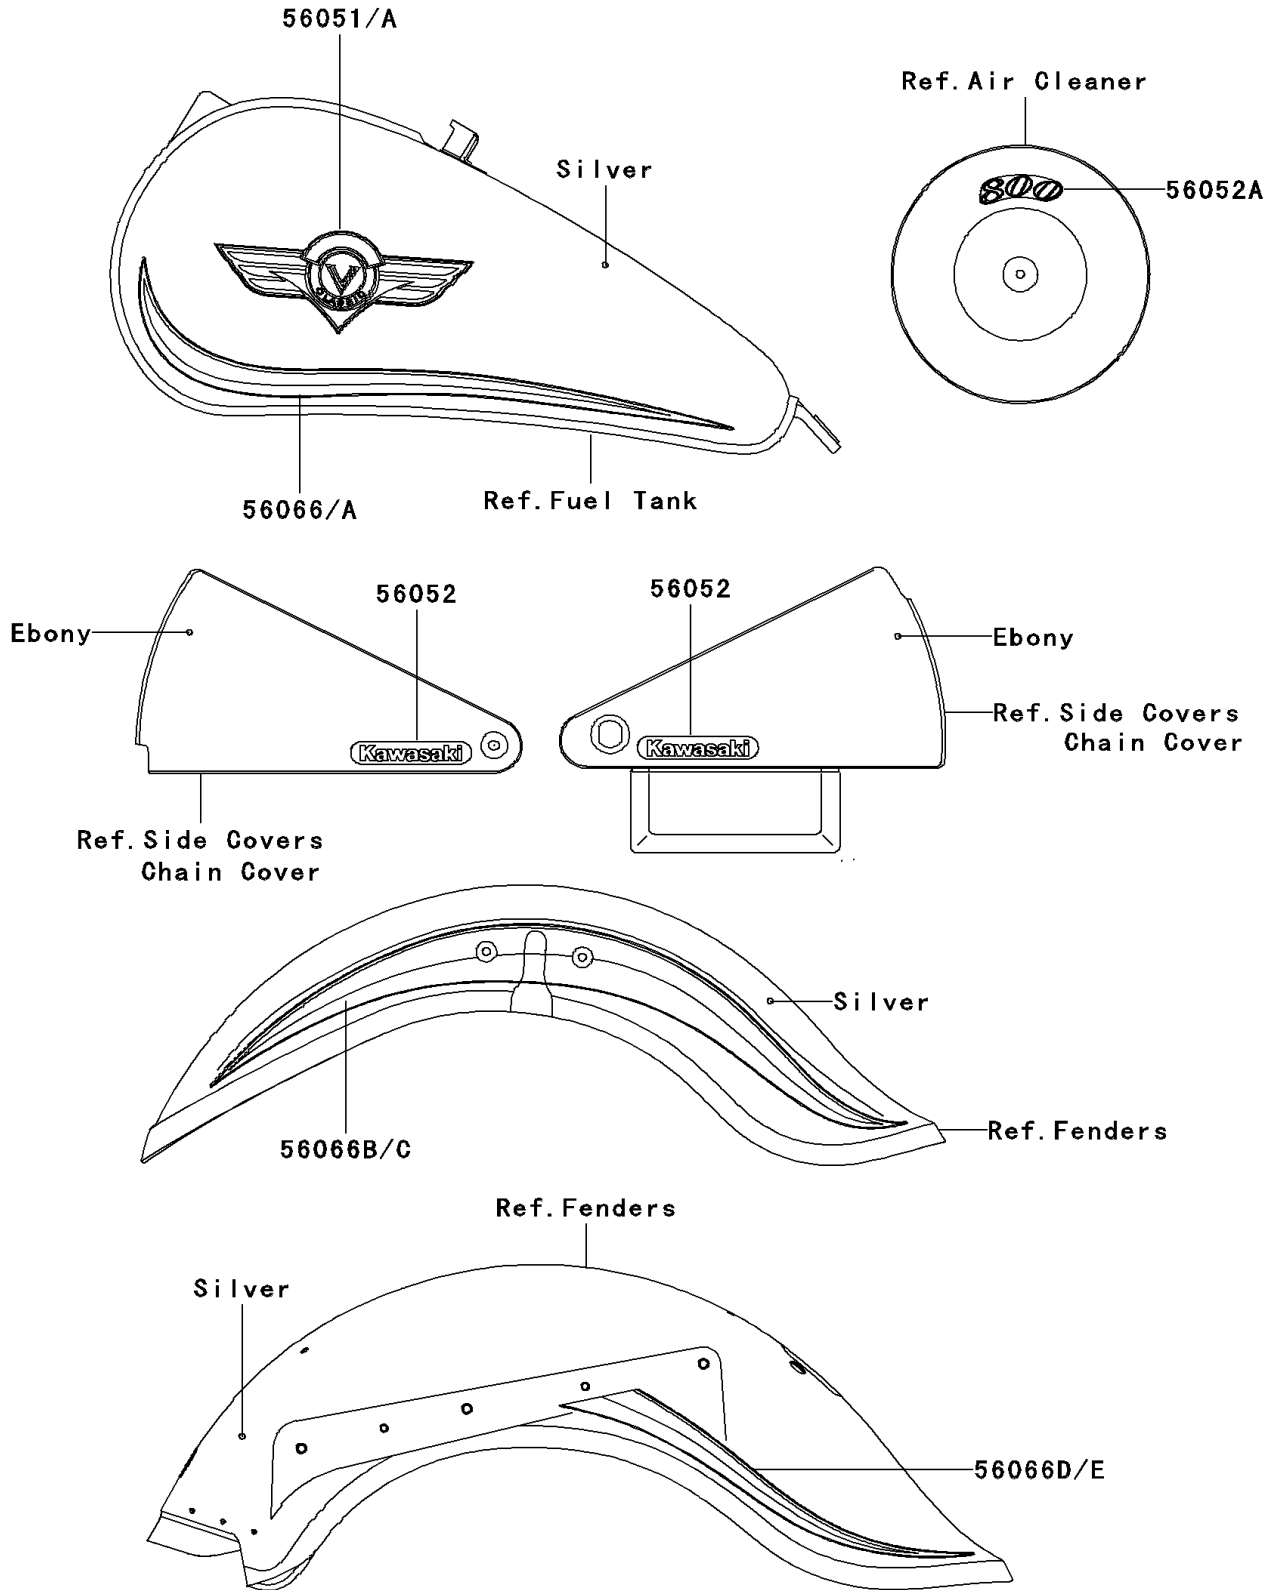

# 2003 Vulcan 800 Classic PARTS DIAGRAM

Decals(Silver)(VN800-B8)(CN)

F2861F

## 2003 Vulcan 800 Classic PARTS LIST

Decals(Silver)(VN800-B8)(CN)

ITEM NAME	PART NUMBER	QUANTITY
MARK,FUEL TANK,LH (Ref # 56051)	56051-1429	1
MARK,FUEL TANK,RH (Ref # 56051A)	56051-1430	1
MARK,SIDE COVER,KAWASAKI (Ref # 56052)	56052-1533	2
MARK,AIR CLEANER COVER,800 (Ref # 56052A)	56052-1544	1
PATTERN,FUEL TANK,LH (Ref # 56066)	56066-1395	1
PATTERN,FUEL TANK,RH (Ref # 56066A)	56066-1396	1
PATTERN,FR FENDER,LH (Ref # 56066B)	56066-1397	1
PATTERN,FR FENDER,RH (Ref # 56066C)	56066-1398	1
PATTERN,RR FENDER,LH (Ref # 56066D)	56066-1399	1
PATTERN,RR FENDER,RH (Ref # 56066E)	56066-1400	1