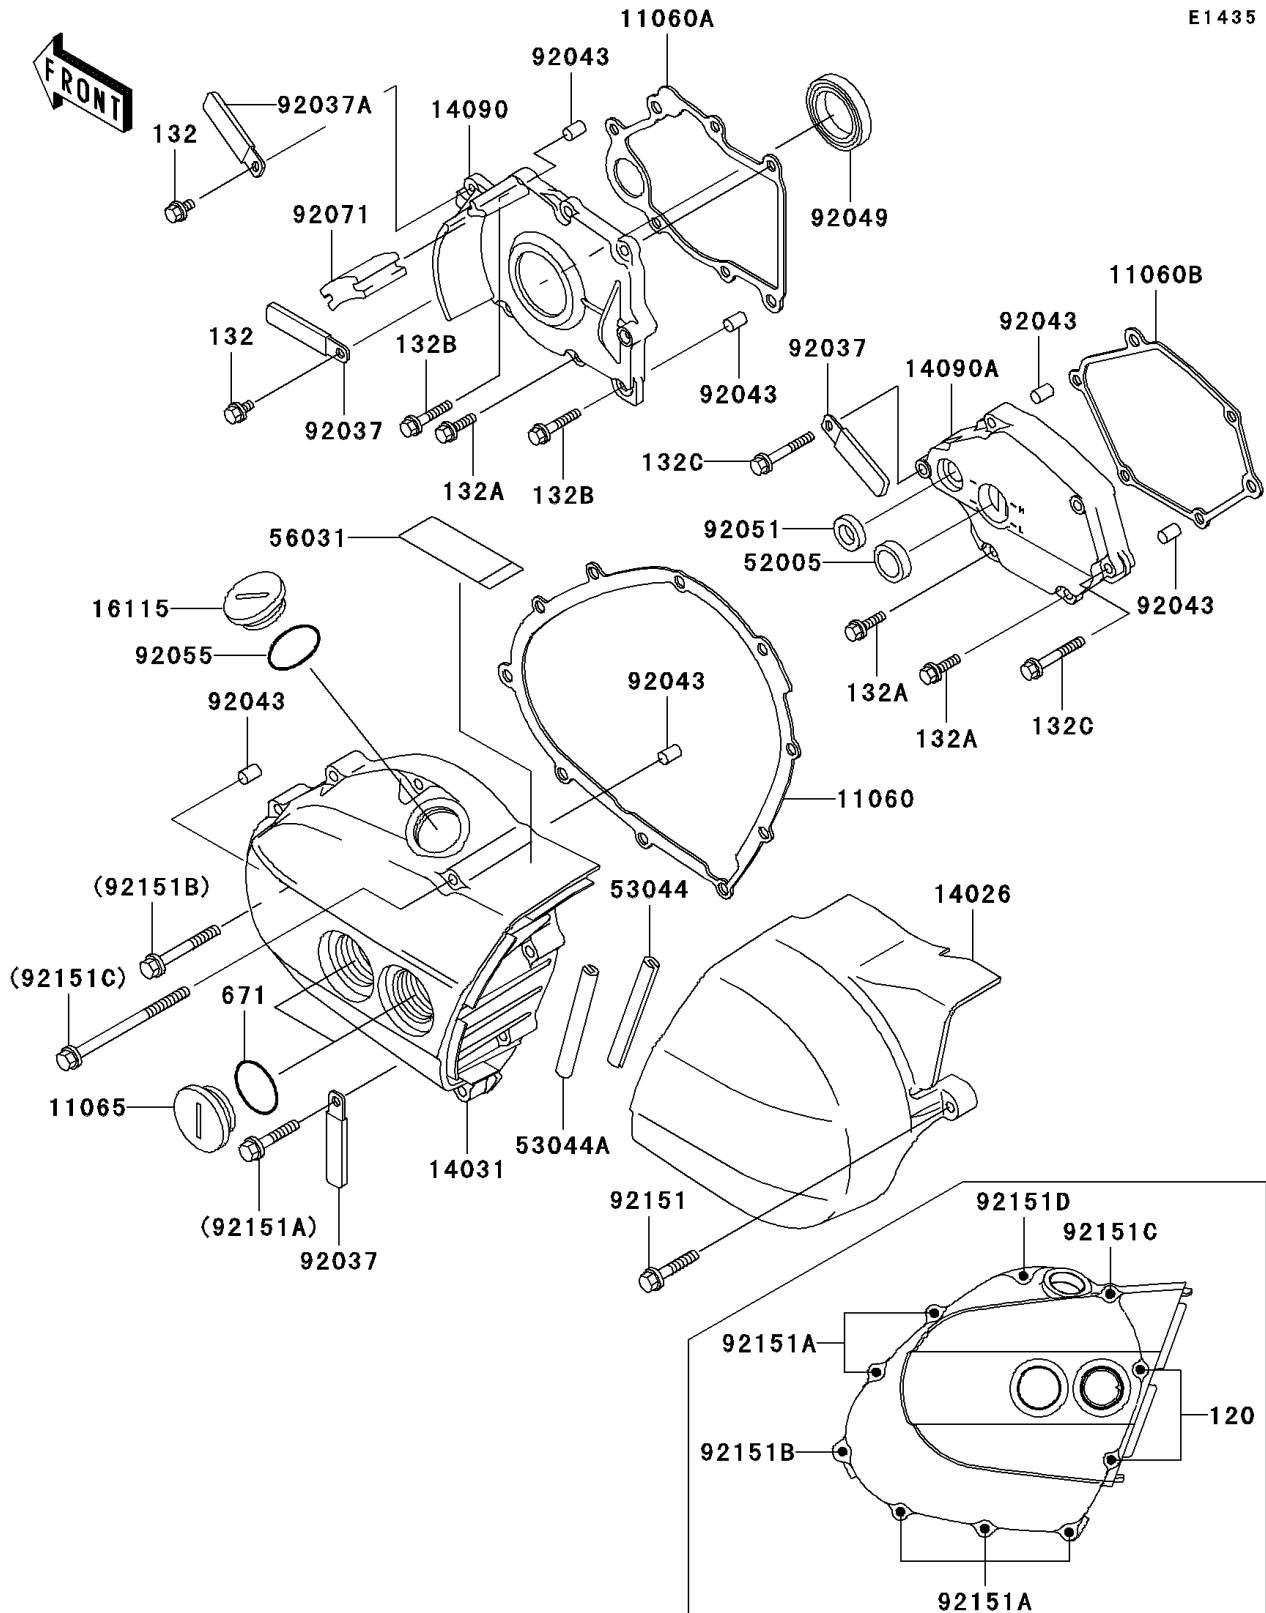

1999 Vulcan 800 Drifter (Canada Only) PARTS DIAGRAM

Left Engine Cover(s)

E1435

1999 Vulcan 800 Drifter (Canada Only) PARTS LIST

Left Engine Cover(s)

ITEM NAME	PART NUMBER	QUANTITY
BOLT-SOCKET (Ref # 120)	120R0635	2
BOLT-FLANGED-SMALL,6X10 (Ref # 132)	132H0610	2
BOLT-FLANGED-SMALL (Ref # 132A)	132J0620	7
BOLT-FLANGED-SMALL (Ref # 132B)	132J0630	2
BOLT-FLANGED-SMALL,6X40 (Ref # 132C)	132J0640	4
O RING,40MM (Ref # 671)	671B2540	2
GASKET,GENERATOR COVER (Ref # 11060)	11060-1089	1
GASKET,TRANSMISSION COVER (Ref # 11060A)	11060-1683	1
GASKET,MECHANISM COVER (Ref # 11060B)	11060-1685	1
CAP,GENERATOR (Ref # 11065)	11065-1113	2
COVER-CHAIN (Ref # 14026)	14026-1257	1
COVER-GENERATOR (Ref # 14031)	14031-1360	1
COVER,TRANSMISSION (Ref # 14090)	14090-1552	1
COVER,MECHANISM (Ref # 14090A)	14090-1559	1
CAP-OIL FILLER (Ref # 16115)	16115-1069	1
GAUGE,OIL LEVEL (Ref # 52005)	52005-1009	1
TRIM (Ref # 53044)	53044-1285	1
TRIM (Ref # 53044A)	53044-1286	1
LABEL-MANUAL,OIL CAPACITY (Ref # 56031)	56031-1894	1
CLAMP,L=45 (Ref # 92037)	92037-1539	3
CLAMP (Ref # 92037A)	92037-1993	1
PIN,6.2X8X14 (Ref # 92043)	92043-1263	6
SEAL-OIL,TC32488 (Ref # 92049)	92049-1361	1
SEAL-OIL,TB13225.5 (Ref # 92051)	92051-005	1
RING-O,31.7X2.4 (Ref # 92055)	92055-049	1
GROMMET (Ref # 92071)	92071-1232	1
BOLT,6X30 (Ref # 92151)	92151-1134	1
BOLT,6X35 (Ref # 92151A)	92151-1135	5
BOLT,6X45 (Ref # 92151B)	92151-1336	1

1999 Vulcan 800 Drifter (Canada Only) PARTS LIST

Left Engine Cover(s)

ITEM NAME	PART NUMBER	QUANTITY
BOLT,6X85 (Ref # 92151C)	92151-1427	1
BOLT,6X35 (Ref # 92151D)	92151-1428	1