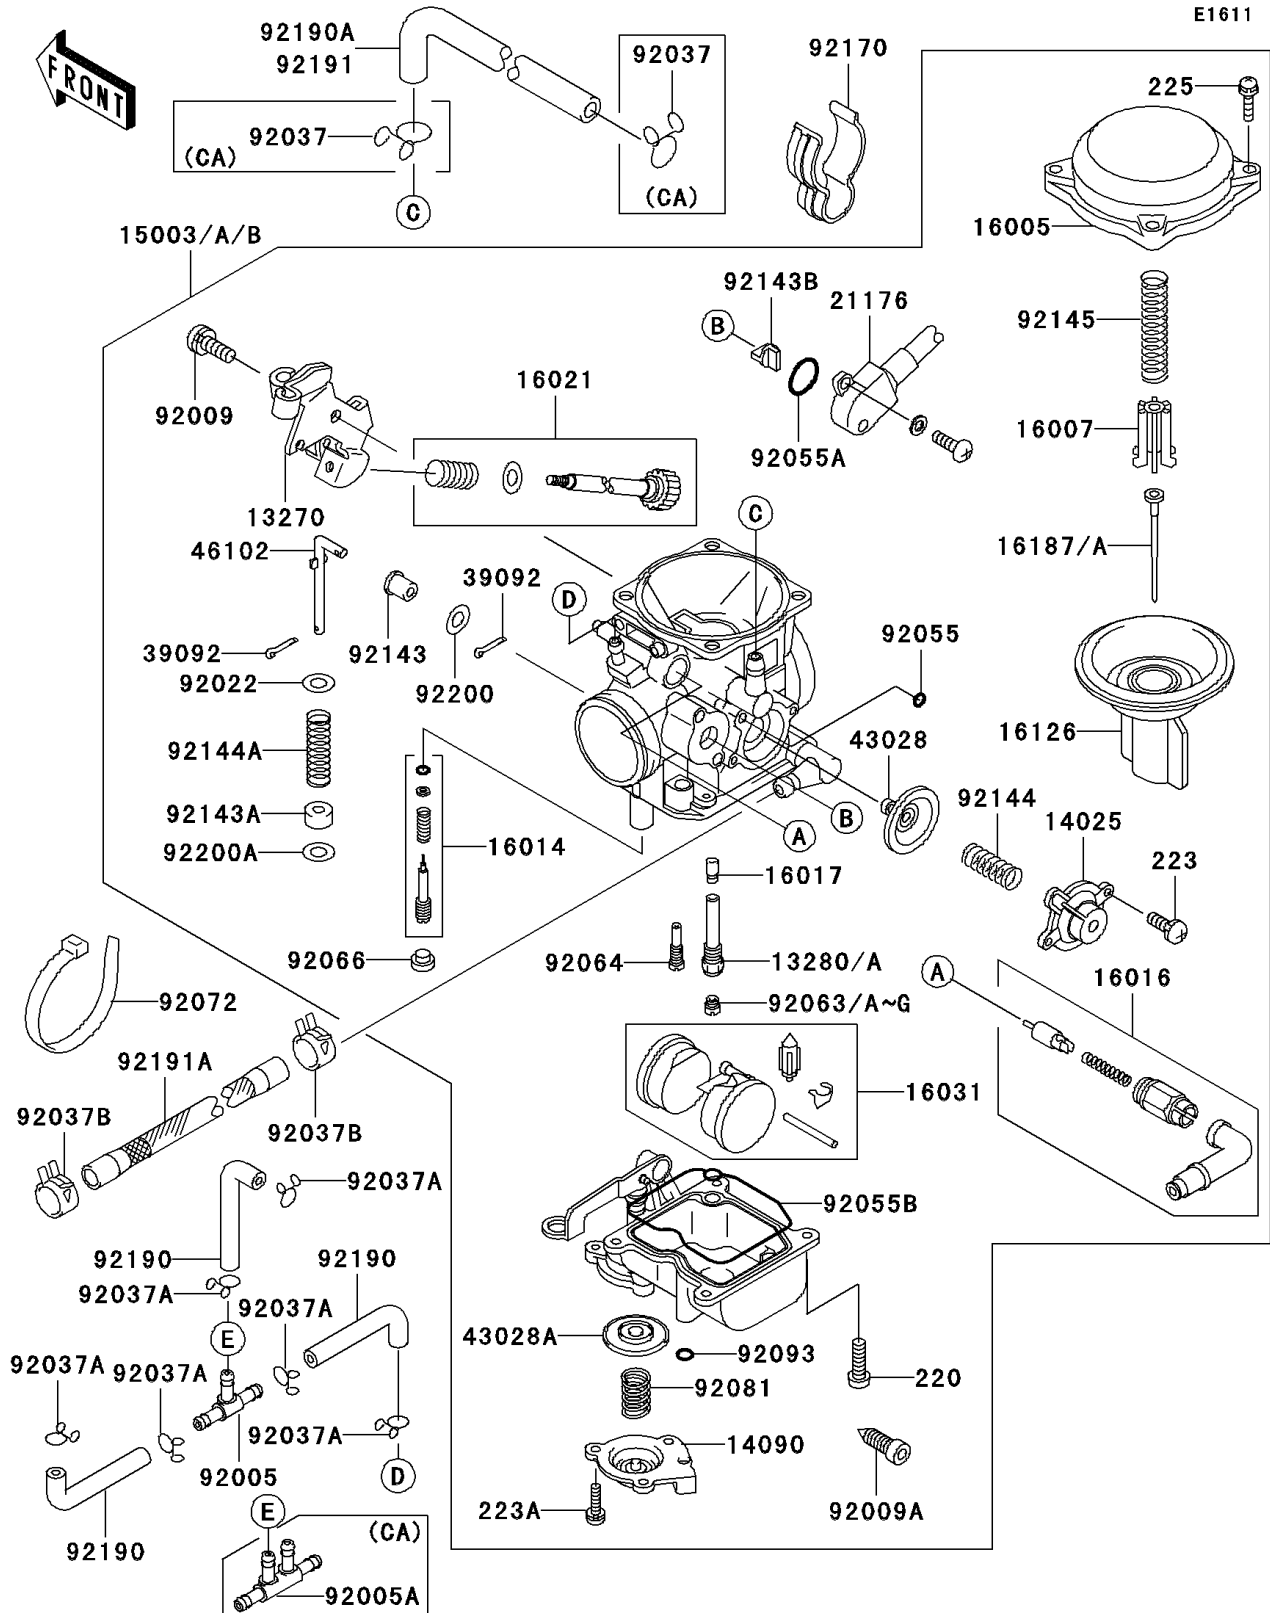

2000 Vulcan 800 Drifter PARTS DIAGRAM

Carburetor

2000 Vulcan 800 Drifter PARTS LIST

Carburetor

ITEM NAME	PART NUMBER	QUANTITY
PLATE (Ref # 13270)	13270-1513	1
HOLDER,NEEDLE JET (Ref # 13280)	13280-1140	1
COVER,AIR CUT VALVE (Ref # 14025)	14025-1903	1
COVER,ACCELERATOR (Ref # 14090)	14090-1635	1
TOP-CHAMBER,MIXING,27/60 (Ref # 16005)	16005-1057	1
SEAT-SPRING,VALVE (Ref # 16007)	16007-1117	1
SCREW-PILOT AIR (Ref # 16014)	16014-1081	1
PLUNGER,STARTER (Ref # 16016)	16016-1100	1
JET-NEEDLE,#6 (Ref # 16017)	16017-1405	1
SCREW-THROTTLE STOP (Ref # 16021)	16021-1207	1
FLOAT (Ref # 16031)	16031-1102	1
VALVE,VACUUM (Ref # 16126)	16126-1170	1
NEEDLE-JET,N8GT (Ref # 16187A)	16187-1114	1
SENSOR (Ref # 21176)	21176-1096	1
PIN-HAIR (Ref # 39092)	39092-1058	2
DIAPHRAGM,5.9MM,AIR CUT VALVE (Ref # 43028)	43028-1053	1
DIAPHRAGM (Ref # 43028A)	43028-1077	1
ROD (Ref # 46102)	46102-1385	1
SCREW,5X10 (Ref # 92009)	92009-1365	1
SCREW,DRAIN,M6X0.75 (Ref # 92009A)	92009-1551	1
WASHER,PLAIN,STOP SPRING (Ref # 92022)	92022-1480	1
CLAMP (Ref # 92037A)	92037-1610	6
CLAMP (Ref # 92037B)	92037-2082	2
RING-O (Ref # 92055)	92055-1245	1
RING-O,SENSOR (Ref # 92055A)	92055-1574	1
RING-O,FLOAT CHAMBER (Ref # 92055B)	92055-1615	1
JET-MAIN,#140 (Ref # 92063)	92063-1013	1
SCREW-PAN-CROS (Ref # 220)	220D0414	4
SCREW-PAN-WS-CROS (Ref # 223)	223C0408	2

2000 Vulcan 800 Drifter PARTS LIST

Carburetor

ITEM NAME	PART NUMBER	QUANTITY
JET-MAIN,#130 (Ref # 92063F)	92063-1075	1
TUBE,CANISTER-AIR FILTER (Ref # 92190A)	92190-1619	1
TUBE,7X12X480,YELLOW (Ref # 92191)	92191-1008	1