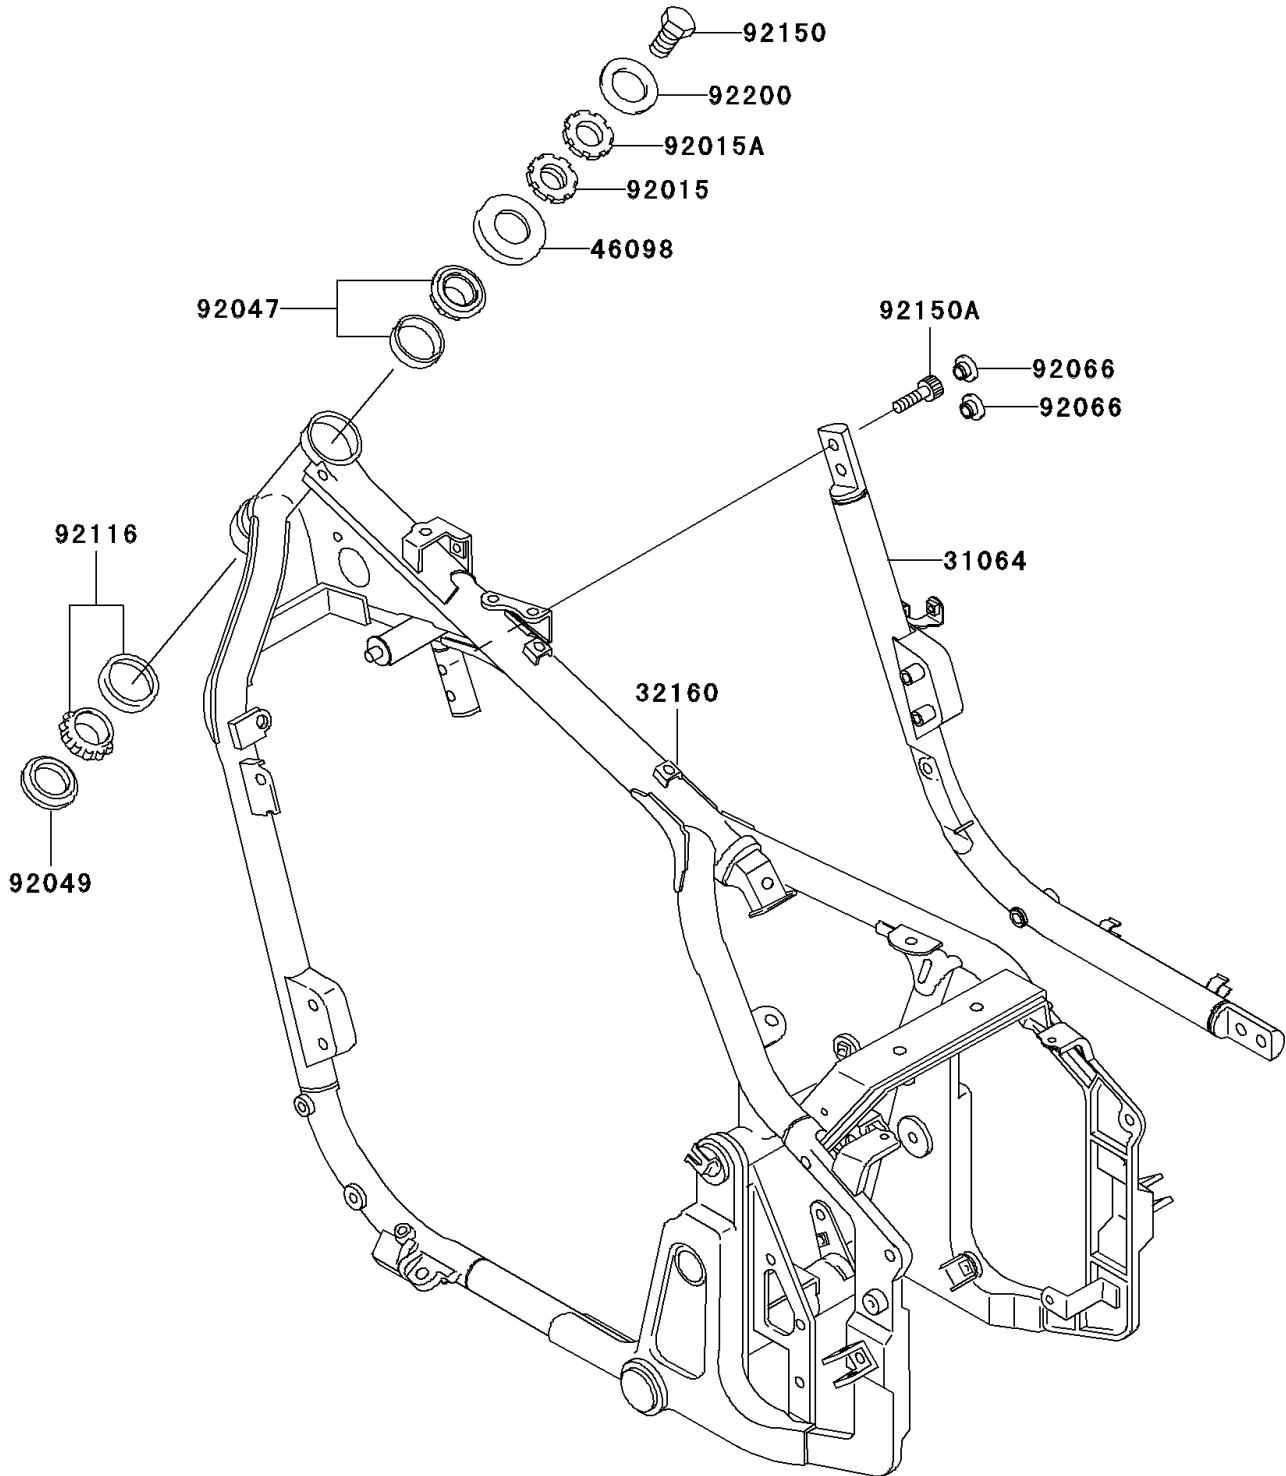

1999 Vulcan 800 Drifter (Canada Only) PARTS DIAGRAM

Frame

F2120

1999 Vulcan 800 Drifter (Canada Only) PARTS LIST

Frame

ITEM NAME	PART NUMBER	QUANTITY
PIPE-COMP,DOWNTUBE,RH (Ref # 31064)	31064-1221	1
FRAME-COMP (Ref # 32160)	32160-1565	1
CAP,STEERING STEM (Ref # 46098)	46098-017	1
NUT,25MM,T=10 (Ref # 92015)	92015-1377	1
NUT,25MM,T=6 (Ref # 92015A)	92015-1378	1
RACE,ROLLER,32005JR RS (Ref # 92047)	92047-017	1
SEAL-OIL,XMHE36X52X4J (Ref # 92049)	92049-1162	1
PLUG (Ref # 92066)	92066-1285	2
BEARING-ROLLER,HR320/28XJ (Ref # 92116)	92116-1009	1
BOLT,14X25 (Ref # 92150)	92150-1672	1
BOLT,SOCKET,10X23 (Ref # 92150A)	92150-1942	4
WASHER (Ref # 92200)	92200-1140	1