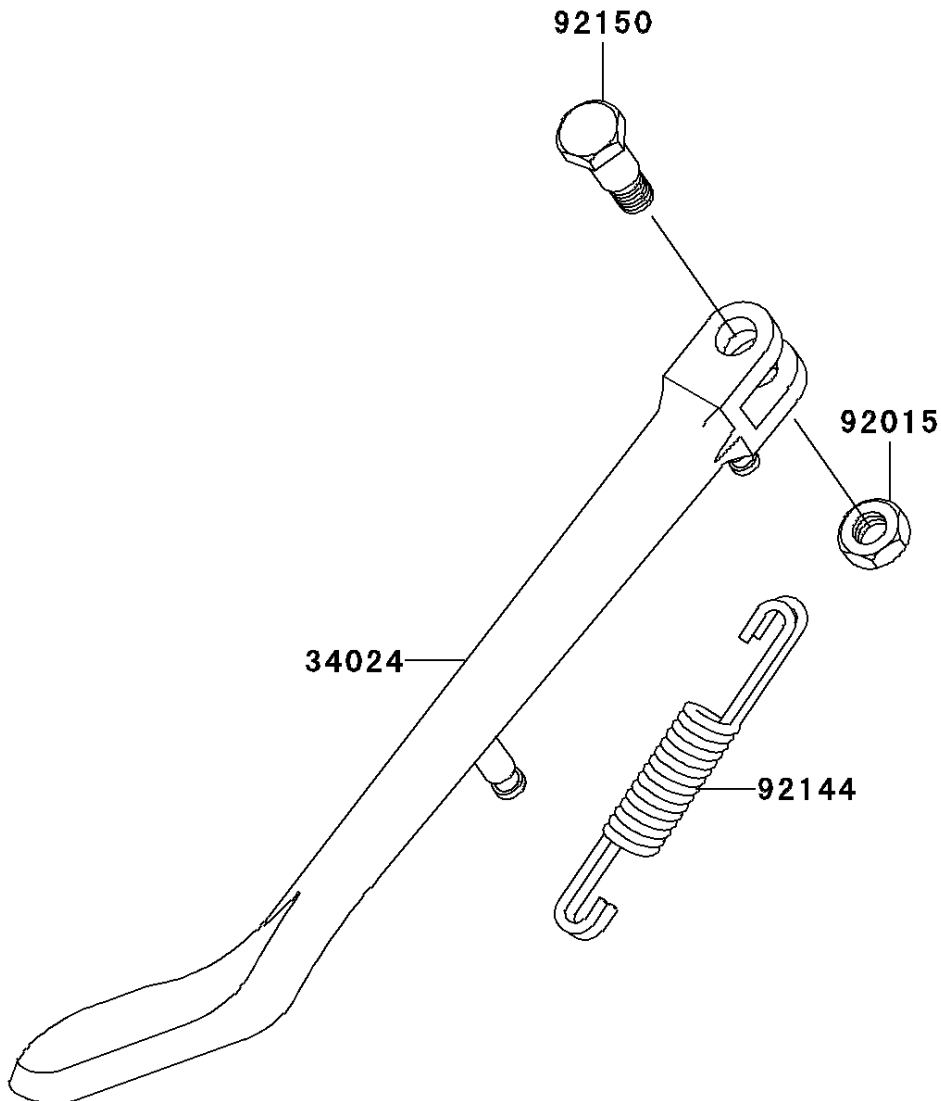

2000 Vulcan 800 Drifter PARTS DIAGRAM

Stand(s)

F2190

2000 Vulcan 800 Drifter PARTS LIST

Stand(s)

ITEM NAME	PART NUMBER	QUANTITY
STAND-SIDE (Ref # 34024)	34024-1371	1
NUT,LOCK,10MM,BLACK (Ref # 92015)	92015-1188	1
SPRING,SIDE STAND (Ref # 92144)	92144-1927	1
BOLT,SIDE STAND (Ref # 92150)	92150-1941	1