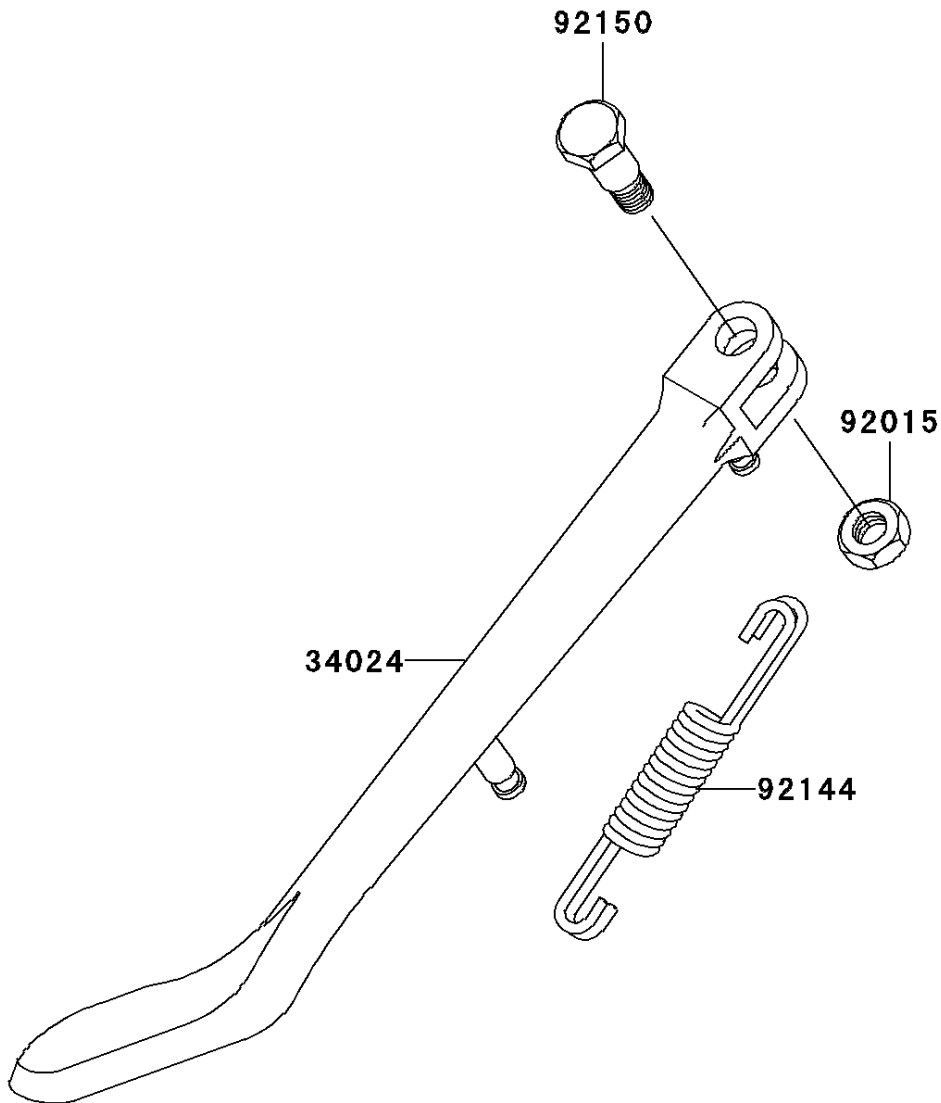

# 2000 Vulcan 800 Drifter PARTS DIAGRAM

Stand(s)

F2190

## 2000 Vulcan 800 Drifter PARTS LIST

Stand(s)

ITEM NAME	PART NUMBER	QUANTITY
STAND-SIDE (Ref # 34024)	34024-1371	1
NUT,LOCK,10MM,BLACK (Ref # 92015)	92015-1188	1
SPRING,SIDE STAND (Ref # 92144)	92144-1927	1
BOLT,SIDE STAND (Ref # 92150)	92150-1941	1