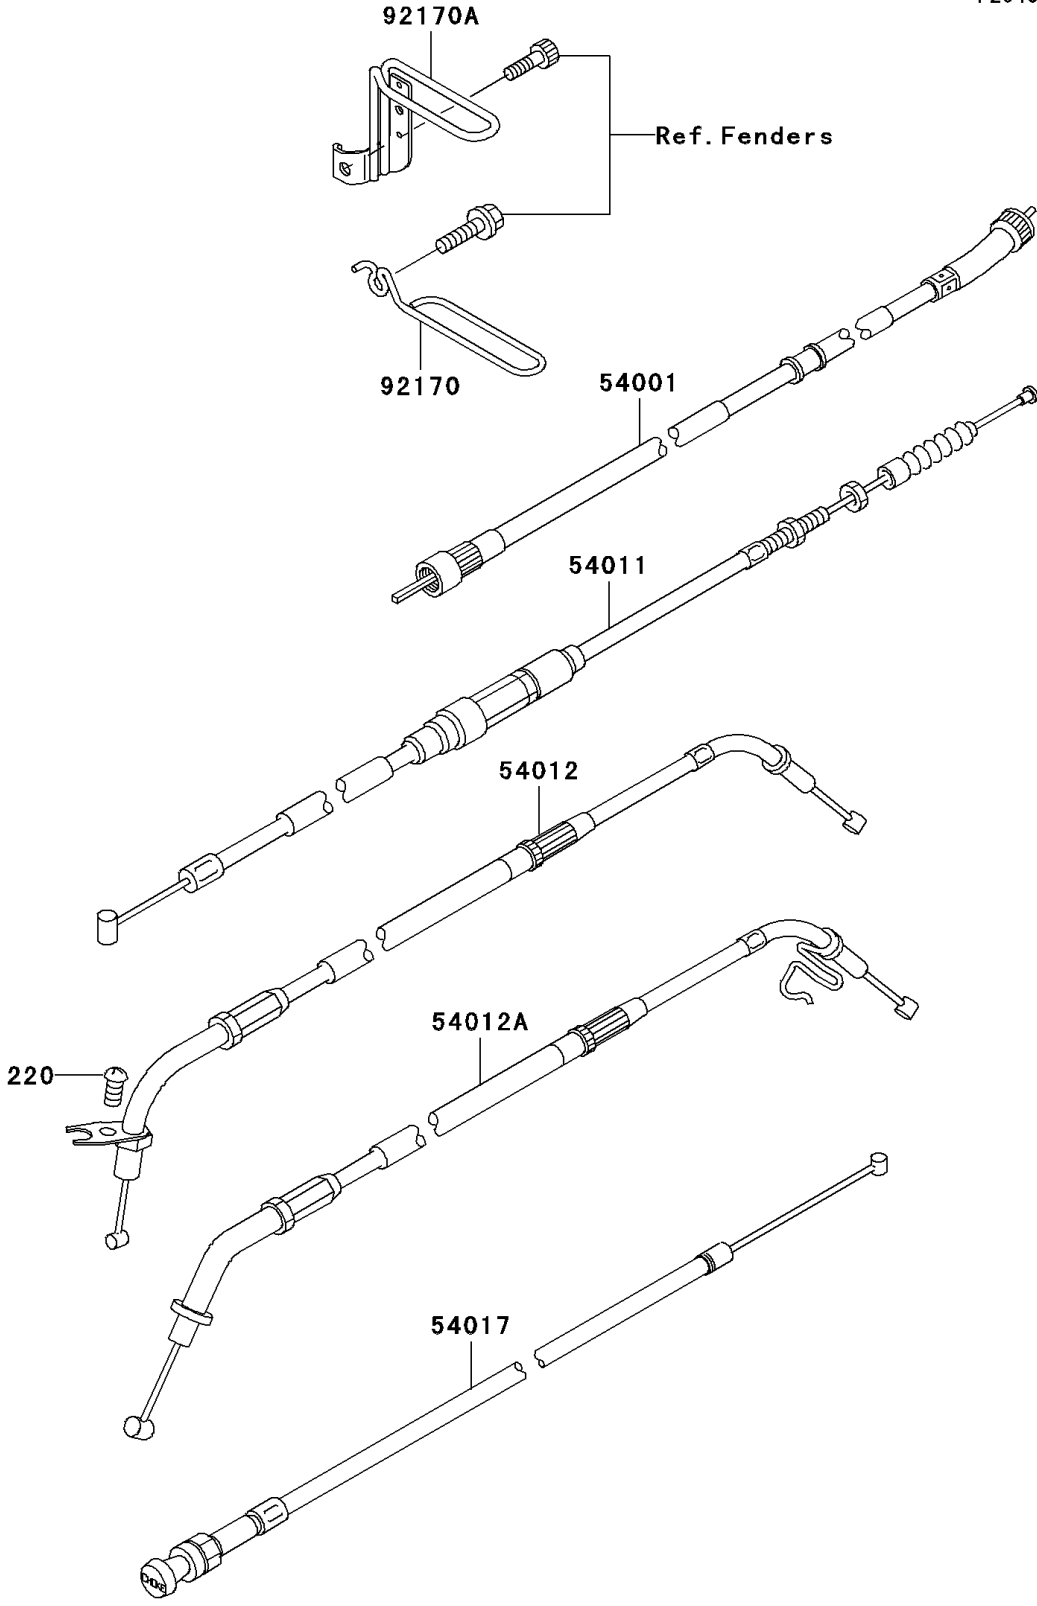

# 1999 Vulcan 800 Drifter (Canada Only) PARTS DIAGRAM

Cables

F2540

## 1999 Vulcan 800 Drifter (Canada Only) PARTS LIST

### Cables

ITEM NAME	PART NUMBER	QUANTITY
SCREW-PAN-CROS (Ref # 220)	220C0514	1
CABLE-SPEEDMETER (Ref # 54001)	54001-1238	1
CABLE-CLUTCH (Ref # 54011)	54011-1387	1
CABLE-THROTTLE,OPENING (Ref # 54012)	54012-1590	1
CABLE-THROTTLE,CLOSING (Ref # 54012A)	54012-1591	1
CABLE-STARTER (Ref # 54017)	54017-1201	1
CLAMP,CABLE (Ref # 92170)	92170-1970	1
CLAMP,METER CABLE (Ref # 92170A)	92170-1971	1