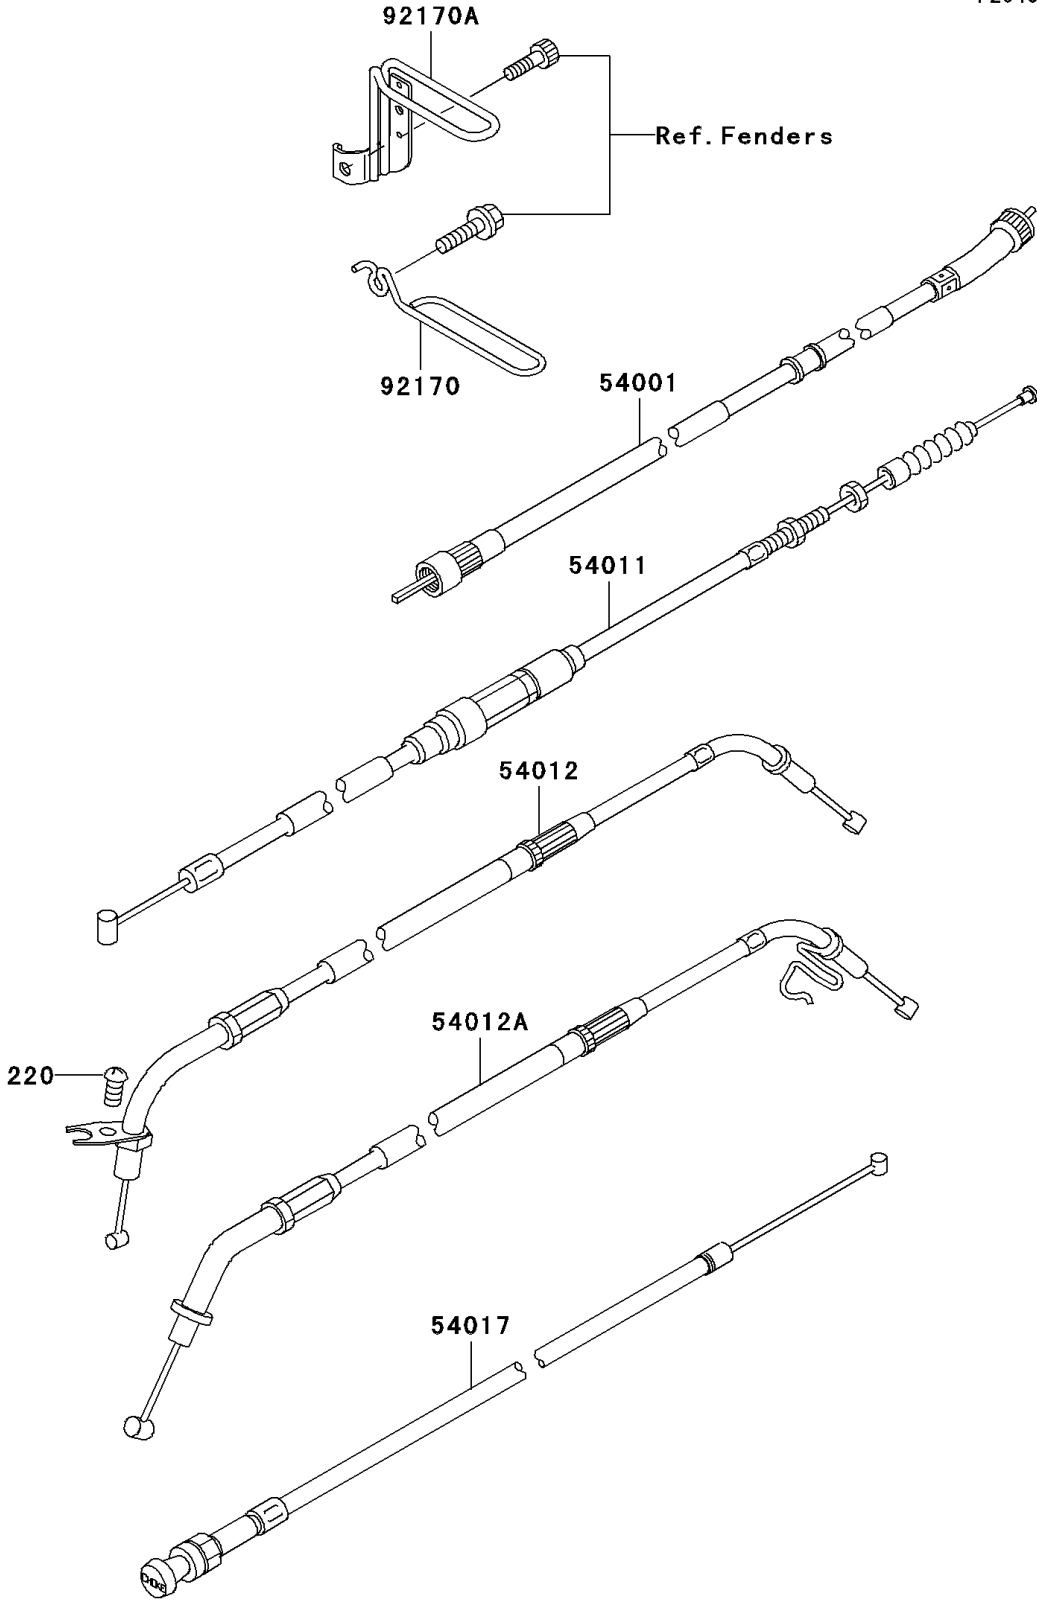

2000 Vulcan 800 Drifter PARTS DIAGRAM

Cables

F2540

2000 Vulcan 800 Drifter PARTS LIST

Cables

ITEM NAME	PART NUMBER	QUANTITY
SCREW-PAN-CROS (Ref # 220)	220C0514	1
CABLE-SPEEDMETER (Ref # 54001)	54001-1238	1
CABLE-CLUTCH (Ref # 54011)	54011-1387	1
CABLE-THROTTLE,OPENING (Ref # 54012)	54012-1590	1
CABLE-THROTTLE,CLOSING (Ref # 54012A)	54012-1591	1
CABLE-STARTER (Ref # 54017)	54017-1201	1
CLAMP,CABLE (Ref # 92170)	92170-1970	1
CLAMP,METER CABLE (Ref # 92170A)	92170-1971	1