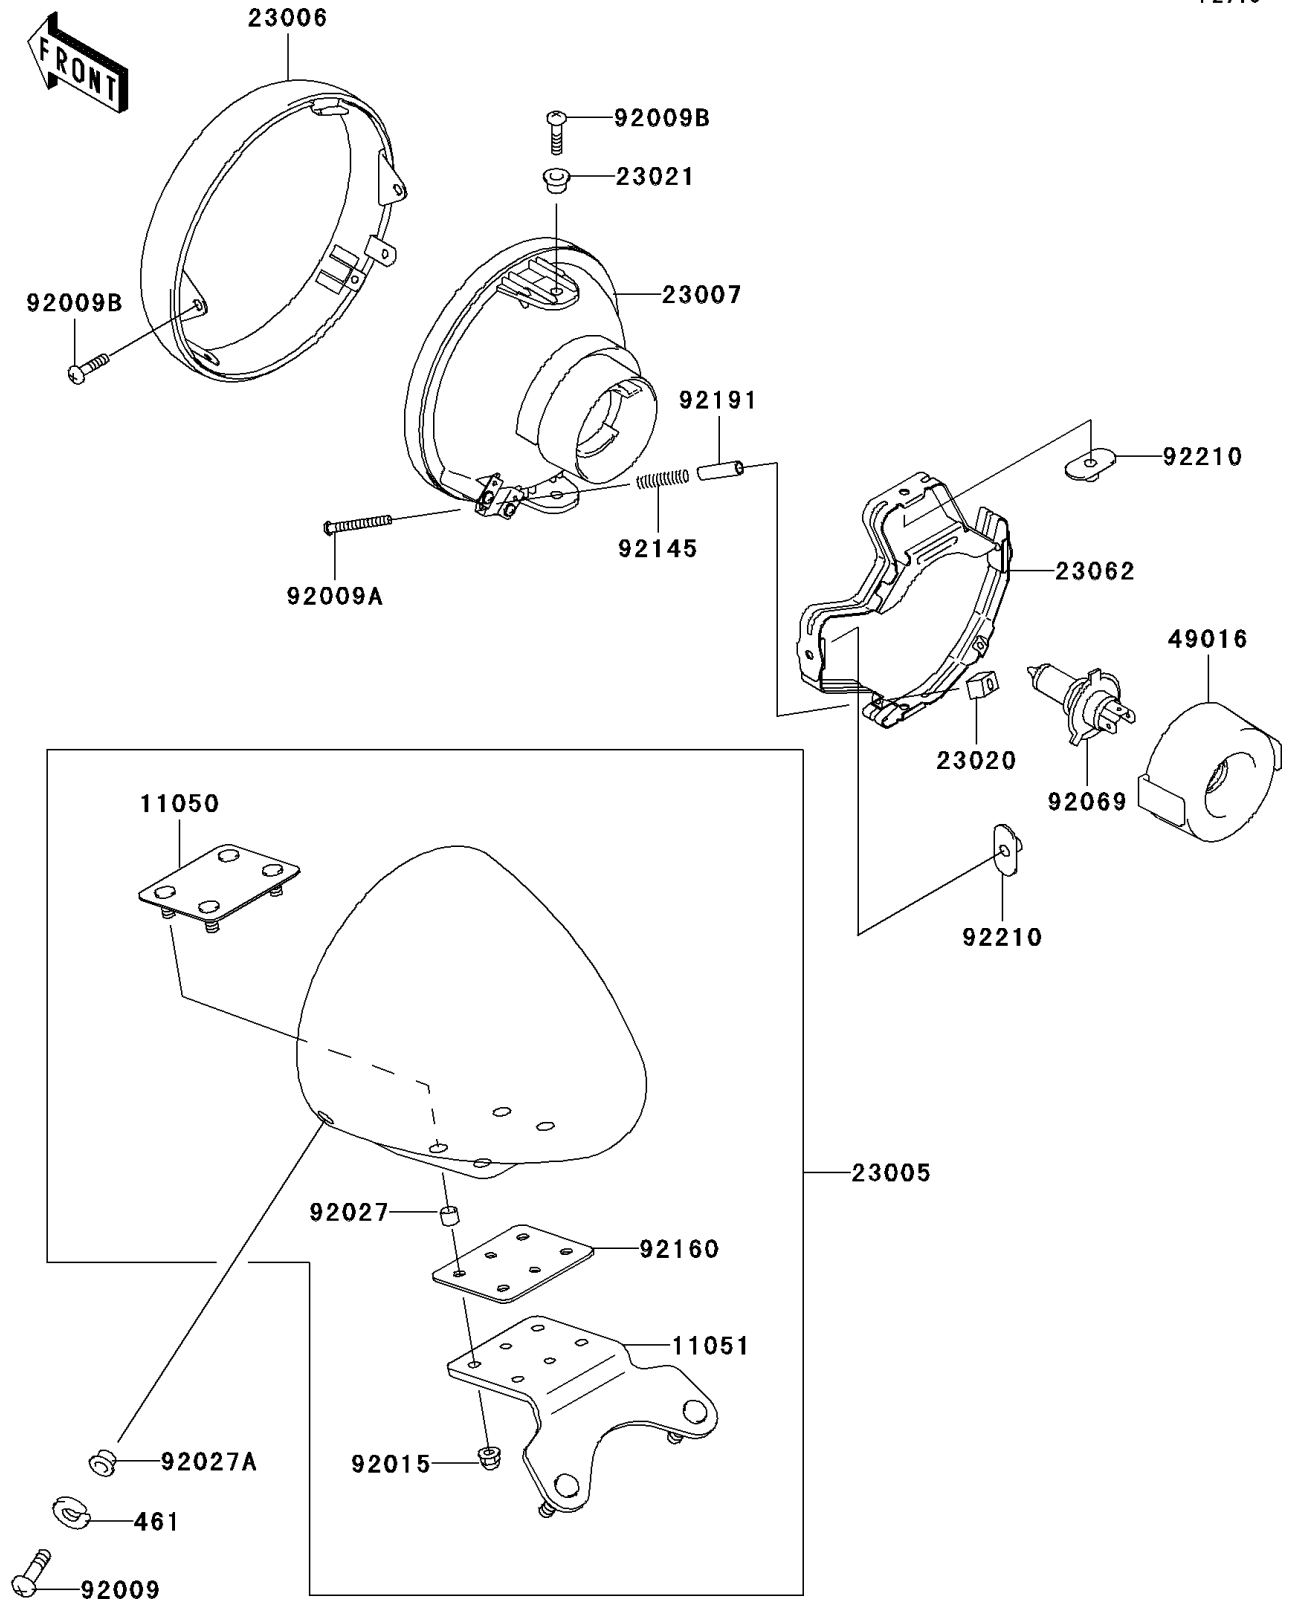

1999 Vulcan 800 Drifter (Canada Only) PARTS DIAGRAM

Headlight(s)

F2710

1999 Vulcan 800 Drifter (Canada Only) PARTS LIST

Headlight(s)

ITEM NAME	PART NUMBER	QUANTITY
WASHER-SPRING,5MM,BLACK (Ref # 461)	461K0500	2
BRACKET,HEAD LAMP BODY (Ref # 11050)	11050-1978	1
BRACKET,HEAD LAMP BODY (Ref # 11051)	11051-1085	1
BODY-COMP-HEAD LAMP,BLACK (Ref # 23005)	23005-1172-10	1
RIM-LAMP (Ref # 23006)	23006-1079	1
LENS-COMP,HEAD LAMP (Ref # 23007)	23007-1359	1
NUT,4MM,FOCUS ADJUST (Ref # 23020)	23020-018	2
WASHER (Ref # 23021)	23021-010	2
BRACKET-COMP,HEAD LAMP (Ref # 23062)	23062-1131	1
COVER-SEAL,SOCKET (Ref # 49016)	49016-1203	1
SCREW,5X16 (Ref # 92009)	92009-1693	2
SCREW,FOCUS ADJUST,4X60 (Ref # 92009A)	92009-1816	2
SCREW,5X16 (Ref # 92009B)	92009-1879	4
NUT,CAP,6MM,BLACK (Ref # 92015)	92015-1170	4
COLLAR,6.8X10X6 (Ref # 92027)	92027-103	4
COLLAR,HEAD LAMP,BLACK (Ref # 92027A)	92027-1503	2
BULB,12V 60/55W,H4 (Ref # 92069)	92069-1002	1
SPRING,HEAD LAMP LENS (Ref # 92145)	92145-1268	2
DAMPER (Ref # 92160)	92160-1960	1
TUBE,3.5X4.5X19 (Ref # 92191)	92191-1217	2
NUT,SPECIAL,5MM (Ref # 92210)	92210-1060	4