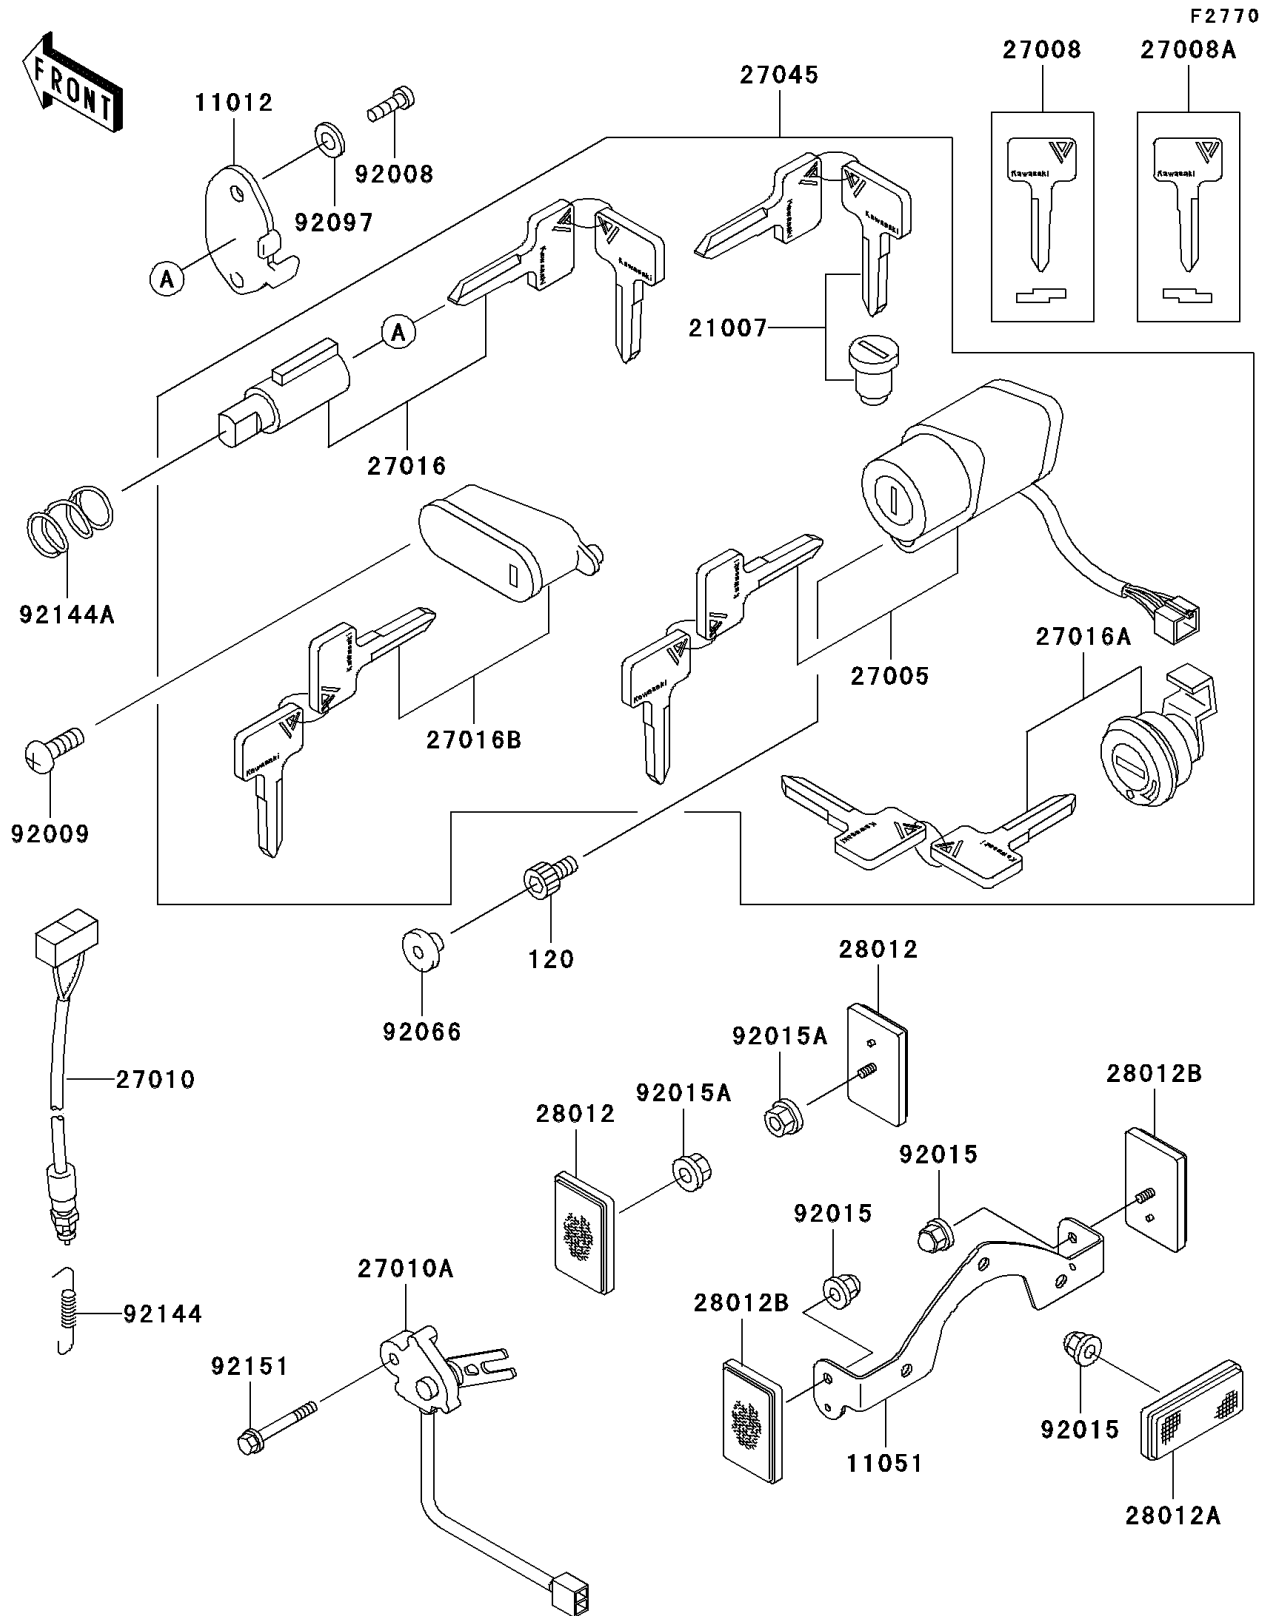

# 1999 Vulcan 800 Drifter (Canada Only) PARTS DIAGRAM

Ignition Switch/Locks/Reflectors

# 1999 Vulcan 800 Drifter (Canada Only) PARTS LIST

## Ignition Switch/Locks/Reflectors

ITEM NAME	PART NUMBER	QUANTITY
BOLT-SOCKET (Ref # 120)	120P0512	1
CAP,STEERING LOCK (Ref # 11012)	11012-1586	1
BRACKET,REFLECTOR (Ref # 11051)	11051-1100	1
ROTOR,LOCK,TANK CAP (Ref # 21007)	21007-5024	1
SWITCH-ASSY-IGNITION (Ref # 27005)	27005-1204	1
KEY-LOCK,BLANK,#A (Ref # 27008)	27008-1138	1
KEY-LOCK,BLANK,#B (Ref # 27008A)	27008-1139	1
SWITCH,REAR BRAKE (Ref # 27010)	27010-1389	1
SWITCH,SIDE STAND (Ref # 27010A)	27010-1396	1
LOCK-ASSY,STEERING (Ref # 27016)	27016-5131	1
LOCK-ASSY,LID (Ref # 27016A)	27016-5225	2
LOCK-ASSY,HELMET (Ref # 27016B)	27016-5226	1
SWITCH-ASSY (Ref # 27045)	27045-5040	1
REFLECTOR-REFLEX (Ref # 28012)	28012-1003	2
REFLECTOR-REFLEX (Ref # 28012A)	28012-1077	1
REFLECTOR-REFLEX (Ref # 28012B)	28012-1088	2
SCREW,3.51MM (Ref # 92008)	92008-007	1
SCREW,5X14 (Ref # 92009)	92009-1341	1
NUT,LOCK,FLANGE CAP,5MM (Ref # 92015)	92015-1263	3
NUT,FLANGED,5MM (Ref # 92015A)	92015-1656	2
PLUG (Ref # 92066)	92066-1435	1
WASHER,WAVE (Ref # 92097)	92097-003	1
SPRING,REAR BRAKE SWITCH (Ref # 92144)	92144-1141	1
SPRING,STEERING LOCK (Ref # 92144A)	92144-1222	1
BOLT,6X45 (Ref # 92151)	92151-1576	1