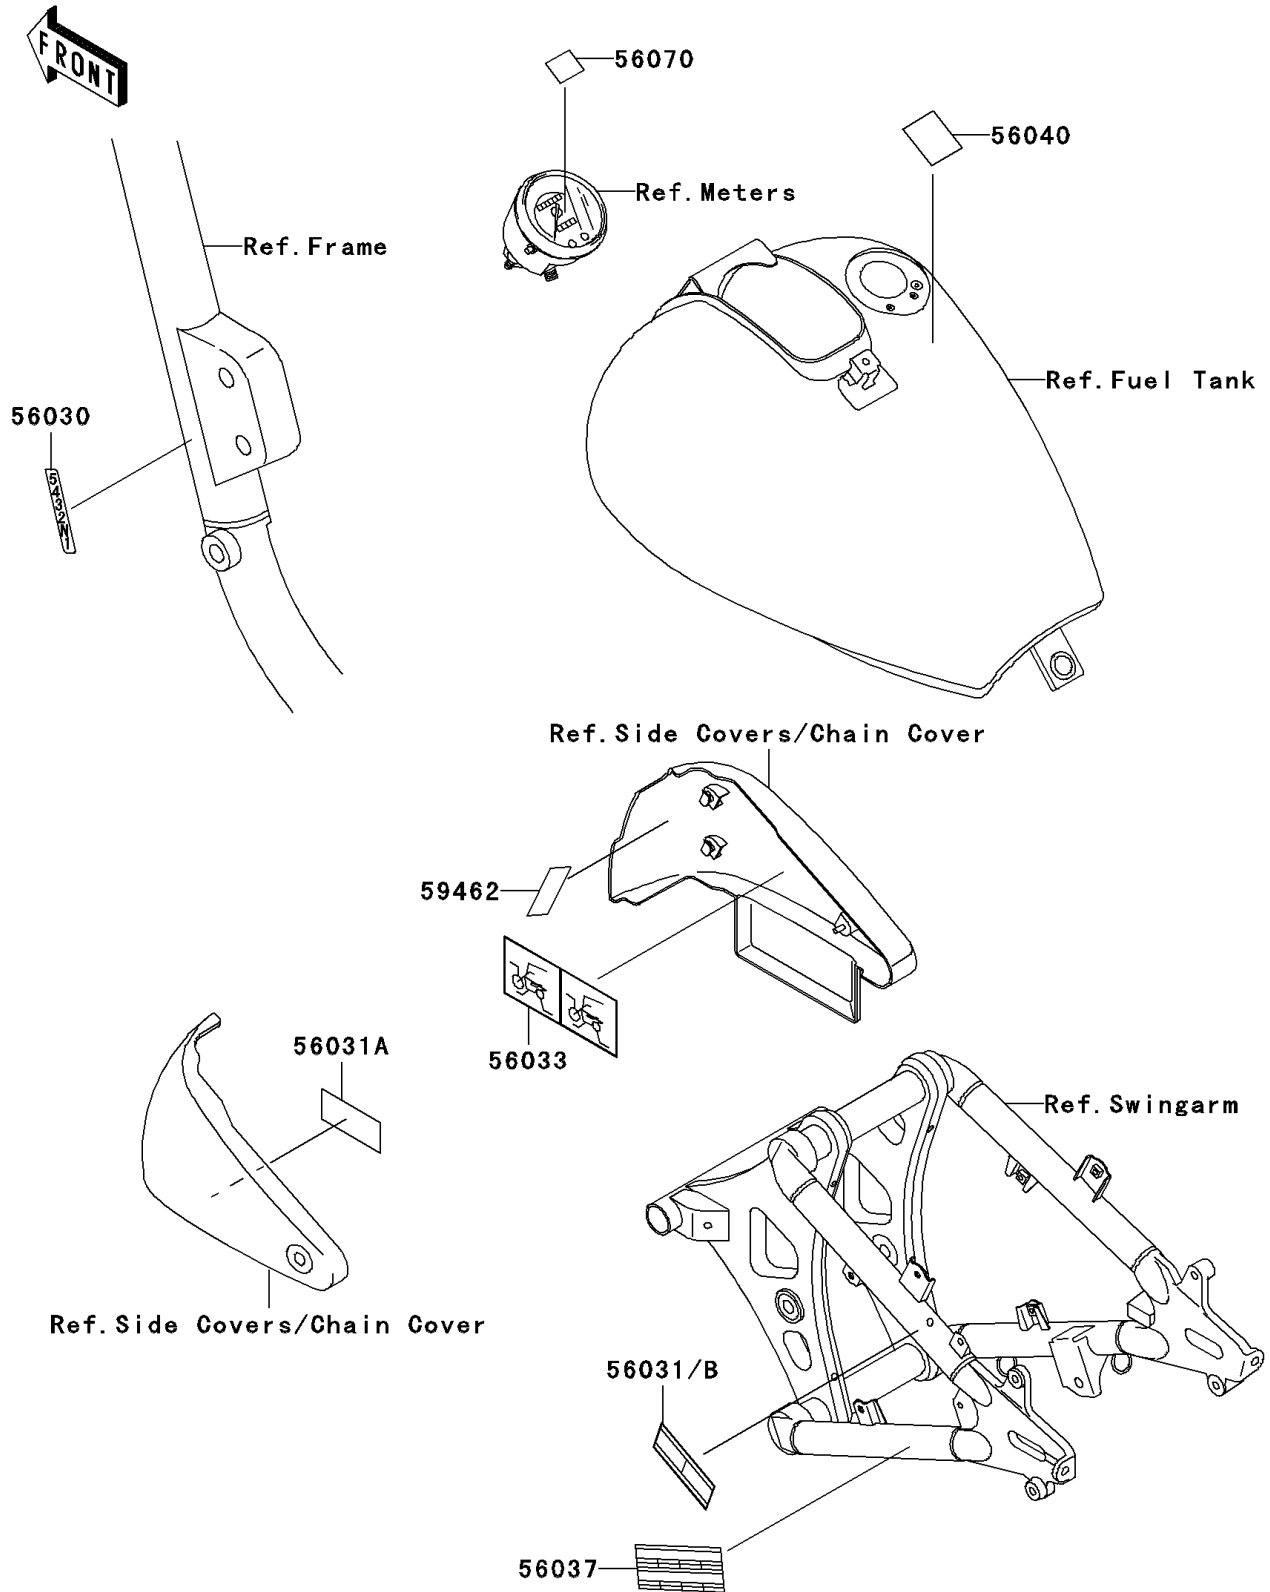

2000 Vulcan 800 Drifter PARTS DIAGRAM

Labels

F2860

2000 Vulcan 800 Drifter PARTS LIST

Labels

ITEM NAME	PART NUMBER	QUANTITY
LABEL,CHANGE SHIFT (Ref # 56030)	56030-1194	1
LABEL-MANUAL,OIL&OIL FILTER (Ref # 56031A)	56031-1938	1
LABEL-MANUAL,DAILY SAFETY (Ref # 56033)	56033-1143	1
LABEL-SPECIFICATION,TIRE&LOAD (Ref # 56037)	56037-1815	1
LABEL-MANUAL,CHAIN (Ref # 56031)	56031-1937	1
LABEL-MANUAL,CHAIN (Ref # 56031B)	56031-1941	1
LABEL-WARNING,EVAPO (Ref # 56040)	56040-1121	1
LABEL-WARNING,BREAK IN CAUTION (Ref # 56070)	56070-1095	1
LABEL-CERTIFICATION,EVAPO ROUT (Ref # 59462)	59462-1755	1