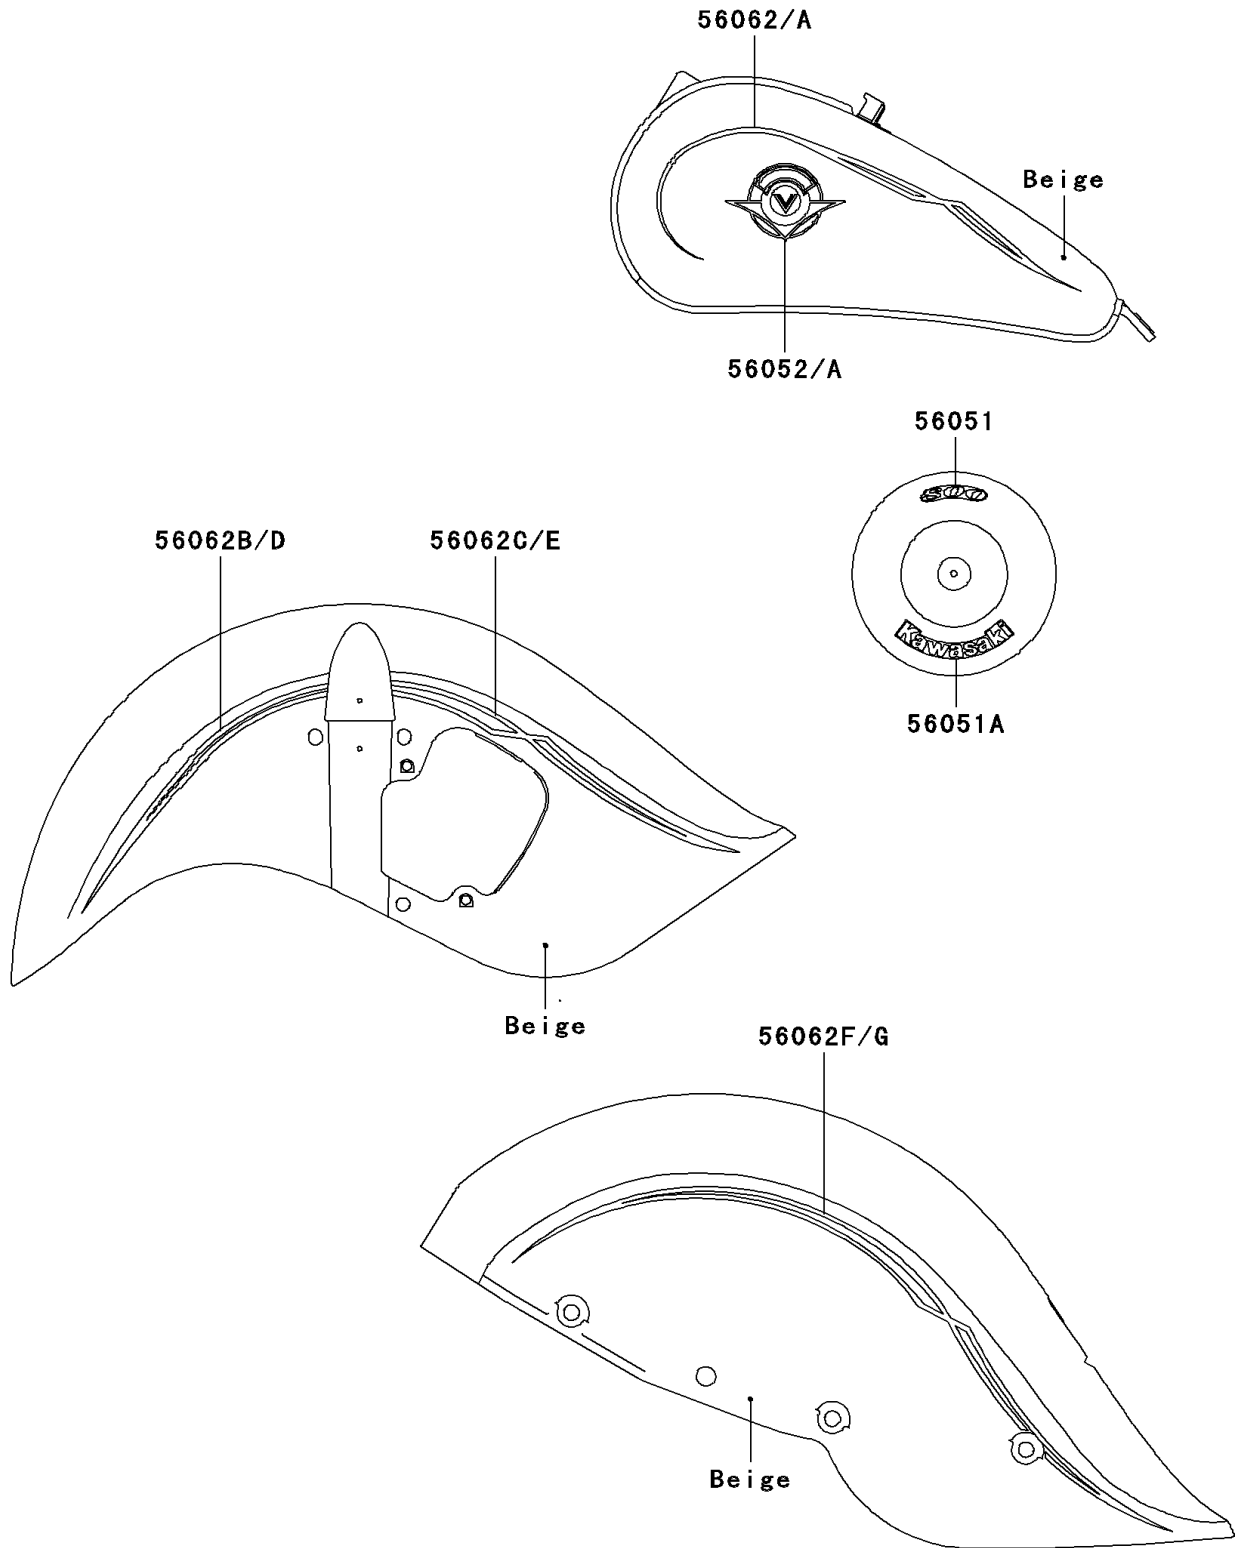

2000 Vulcan 800 Drifter PARTS DIAGRAM

Decals(Beige)(VN800-C1/C2)

F2861

2000 Vulcan 800 Drifter PARTS LIST

Decals(Beige)(VN800-C1/C2)

ITEM NAME	PART NUMBER	QUANTITY
MARK,AIR CLEANER,800 (Ref # 56051)	56051-1433	1
MARK,AIR CLEANER,KAWASAKI (Ref # 56051A)	56051-1434	1
MARK,FUEL TANK,LH (Ref # 56052)	56052-1058	1
MARK,FUEL TANK,RH (Ref # 56052A)	56052-1059	1
PATTERN,FUEL TANK,LH (Ref # 56062)	56062-1708	1
PATTERN,FUEL TANK,RH (Ref # 56062A)	56062-1709	1
PATTERN,FR FENDER,FR,LH (Ref # 56062B)	56062-1710	1
PATTERN,FR FENDER,RR,LH (Ref # 56062C)	56062-1711	1
PATTERN,FR FENDER,FR,RH (Ref # 56062D)	56062-1712	1
PATTERN,FR FENDER,RR,RH (Ref # 56062E)	56062-1713	1
PATTERN,RR FENDER,LH (Ref # 56062F)	56062-1714	1
PATTERN,RR FENDER,RH (Ref # 56062G)	56062-1715	1