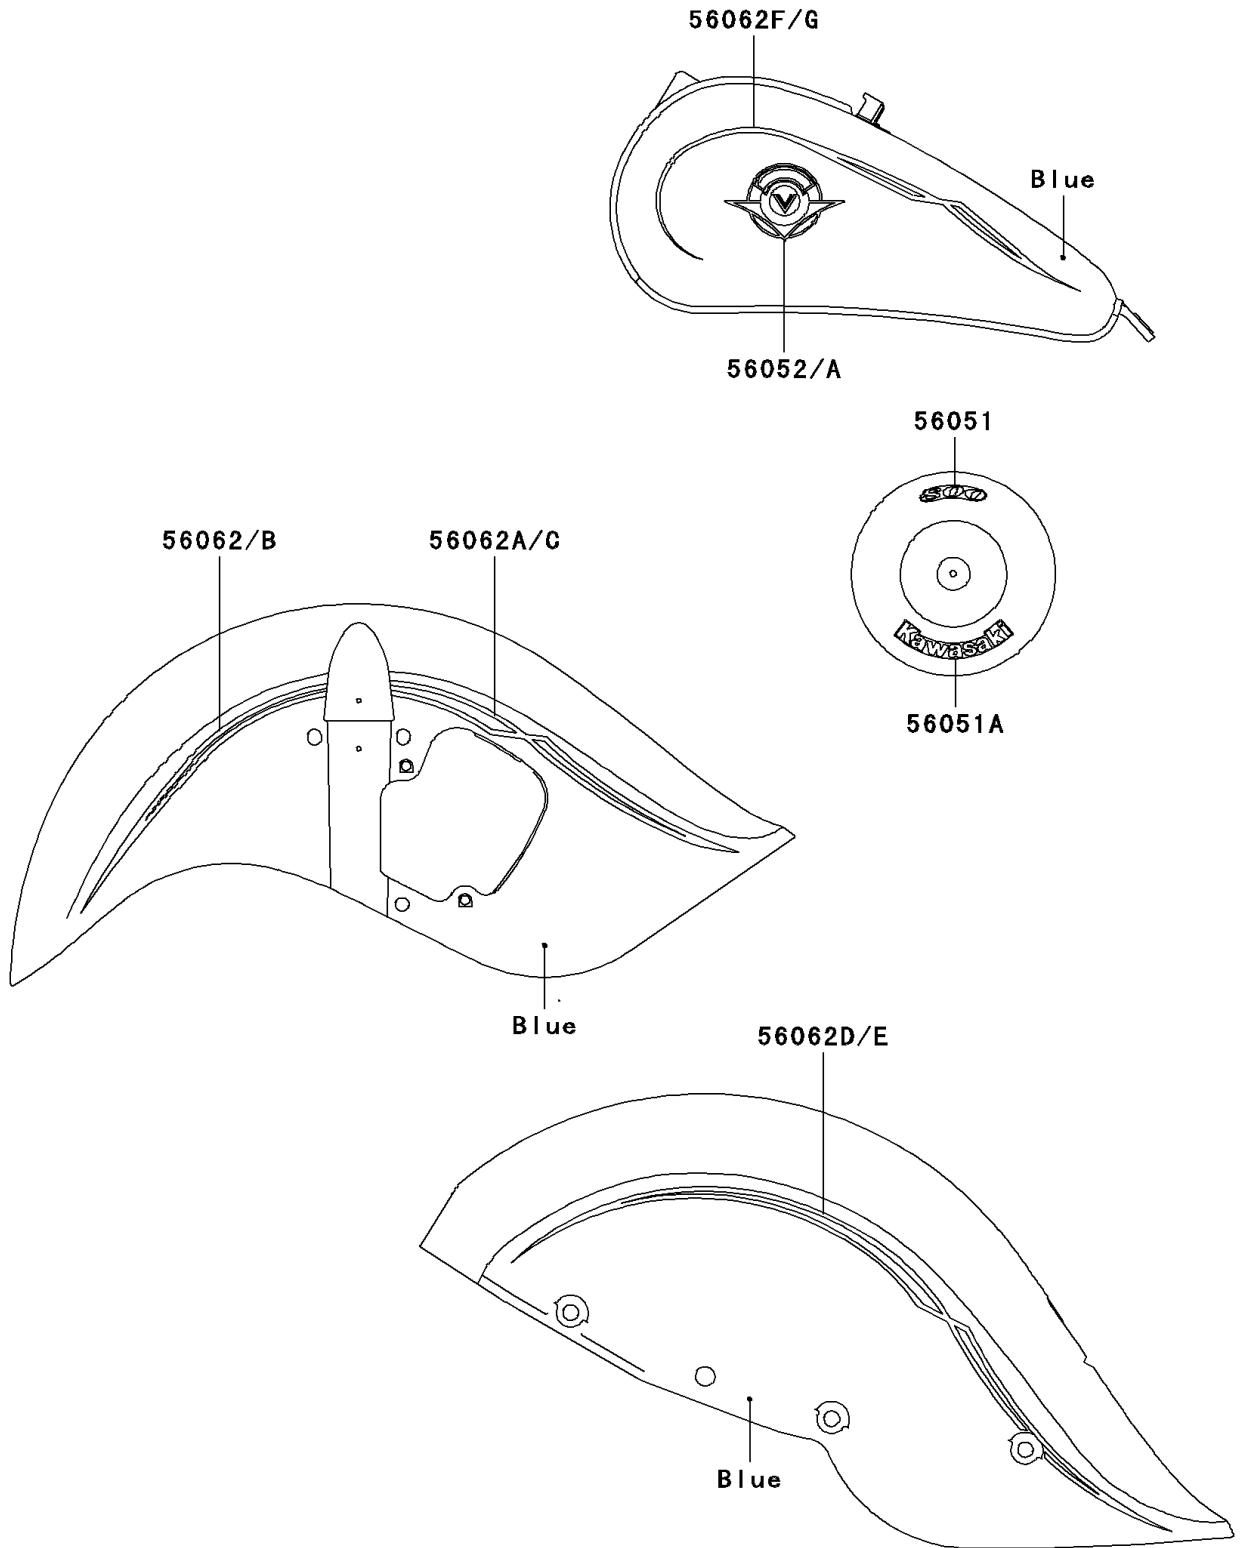

2000 Vulcan 800 Drifter PARTS DIAGRAM

Decals(Blue)(VN800-C2)

F2861B

2000 Vulcan 800 Drifter PARTS LIST

Decals(Blue)(VN800-C2)

ITEM NAME	PART NUMBER	QUANTITY
MARK,AIR CLEANER,800 (Ref # 56051)	56051-1433	1
MARK,AIR CLEANER,KAWASAKI (Ref # 56051A)	56051-1434	1
MARK,FUEL TANK,LH (Ref # 56052)	56052-1058	1
MARK,FUEL TANK,RH (Ref # 56052A)	56052-1059	1
PATTERN,FR FENDER,FR,LH (Ref # 56062)	56062-1899	1
PATTERN,FR FENDER,RR,LH (Ref # 56062A)	56062-1900	1
PATTERN,FR FENDER,FR,RH (Ref # 56062B)	56062-1901	1
PATTERN,FR FENDER,RR,RH (Ref # 56062C)	56062-1902	1
PATTERN,RR FENDER,LH (Ref # 56062D)	56062-1903	1
PATTERN,RR FENDER,RH (Ref # 56062E)	56062-1904	1
PATTERN,FUEL TANK,LH (Ref # 56062F)	56062-1911	1
PATTERN,FUEL TANK,RH (Ref # 56062G)	56062-1912	1