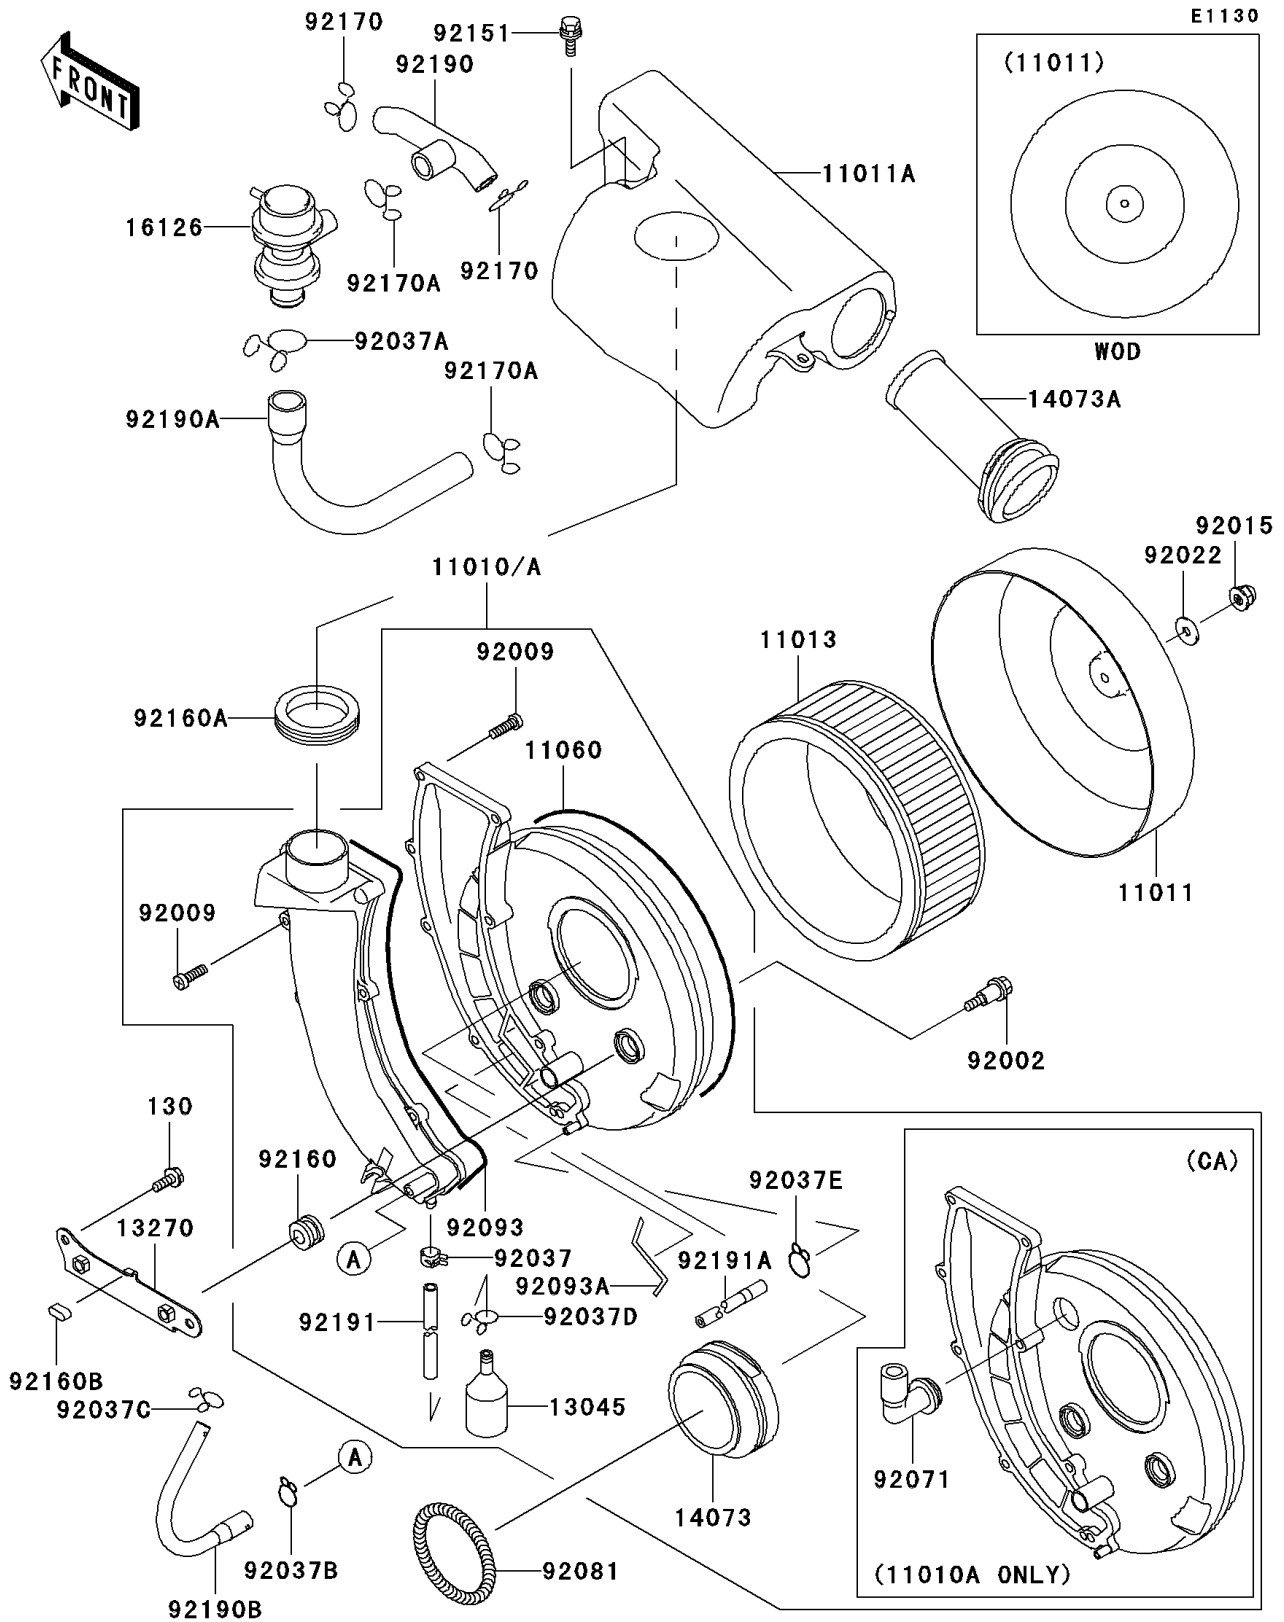

2003 Vulcan 800 Drifter PARTS DIAGRAM

Air Cleaner

2003 Vulcan 800 Drifter PARTS LIST

Air Cleaner

ITEM NAME	PART NUMBER	QUANTITY
CASE-AIR FILTER,COVER (Ref # 11011)	11011-1453	1
CASE-AIR FILTER,CHAMBER (Ref # 11011A)	11011-1548	1
ELEMENT-AIR FILTER (Ref # 11013)	11013-1243	1
GASKET,AIR FILTER (Ref # 11060)	11060-1721	1
RECEIVER-OIL (Ref # 13045)	13045-1057	1
PLATE,AIR FILTER CASE (Ref # 13270)	13270-1388	1
DUCT,AIR FILTER (Ref # 14073)	14073-1622	1
DUCT,AIR FILTER CHAMBER (Ref # 14073A)	14073-1623	1
VALVE,AIR SWITCH (Ref # 16126)	16126-1375	1
BOLT,M6X14X13.5 (Ref # 92002)	92002-1595	2
SCREW,TAPPING,5X20 (Ref # 92009)	92009-1399	8
NUT,CAP,6MM (Ref # 92015)	92015-1385	1
WASHER,6.5X20X1.6,WHITE (Ref # 92022)	92022-193	1
CLAMP,TUBE (Ref # 92037)	92037-010	1
CLAMP,TUBE (Ref # 92037A)	92037-1076	1
CLAMP,FUEL TUBE (Ref # 92037B)	92037-1271	1
CLAMP,TUBE (Ref # 92037C)	92037-147	1
CLAMP (Ref # 92037D)	92037-1712	1
CLAMP,TUBE (Ref # 92037E)	92037-3025	1
SPRING,DUCT (Ref # 92081)	92081-1638	1
SEAL,AIR FILTER (Ref # 92093)	92093-1501	1
SEAL,AIR FILTER (Ref # 92093A)	92093-1502	1
BOLT (Ref # 92151)	92151-1579	2
DAMPER (Ref # 92160)	92160-1594	2
DAMPER (Ref # 92160A)	92160-1600	1
DAMPER,PLATE (Ref # 92160B)	92160-1605	1
CLAMP (Ref # 92170)	92170-1017	2
CLAMP,TUBE (Ref # 92170A)	92170-1445	2
TUBE,AIR SWITCH-HEAD (Ref # 92190)	92190-1600	1

2003 Vulcan 800 Drifter PARTS LIST

Air Cleaner

ITEM NAME	PART NUMBER	QUANTITY
TUBE,AIR SWITCH-FILTER CASE (Ref # 92190A)	92190-1601	1
TUBE,BREATHER (Ref # 92190B)	92190-1602	1
TUBE,6X9X345 (Ref # 92191)	92191-1111	1
TUBE (Ref # 92191A)	92191-1112	1
BOLT-FLANGED,6X16,BLACK (Ref # 130)	130J0616	2
FILTER-ASSY-AIR (Ref # 11010)	11010-0031	1
FILTER-ASSY-AIR (Ref # 11010A)	11010-1671	1
GROMMET,AIR FILTER (Ref # 92071)	92071-1114	1