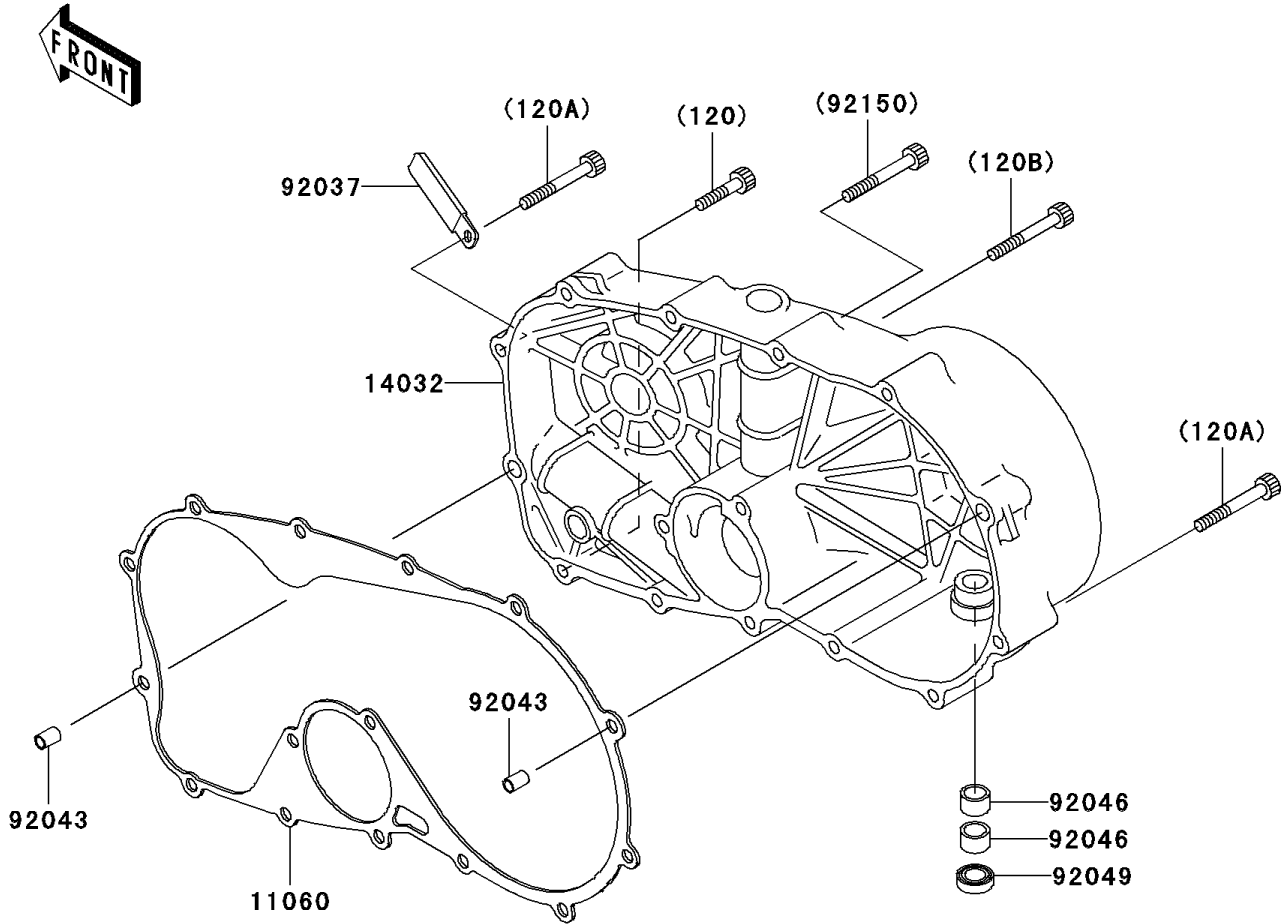

2001 Vulcan 800 Drifter PARTS DIAGRAM

Right Engine Cover(s)

E1436

2001 Vulcan 800 Drifter PARTS LIST

Right Engine Cover(s)

ITEM NAME	PART NUMBER	QUANTITY
BOLT-SOCKET (Ref # 120)	120R0630	3
BOLT-SOCKET (Ref # 120A)	120R0650	10
BOLT-SOCKET (Ref # 120B)	120R0665	1
GASKET,CLUTCH COVER (Ref # 11060)	11060-1926	1
COVER-CLUTCH (Ref # 14032)	14032-1403	1
CLAMP,L=60 (Ref # 92037)	92037-1069	1
PIN,6.2X8X14 (Ref # 92043)	92043-1263	2
BEARING-NEEDLE,HK1210 (Ref # 92046)	92046-1010	2
SEAL-OIL,TB12205.5 (Ref # 92049)	92049-1271	1
BOLT,SOCKET,6X50 (Ref # 92150)	92150-1436	1