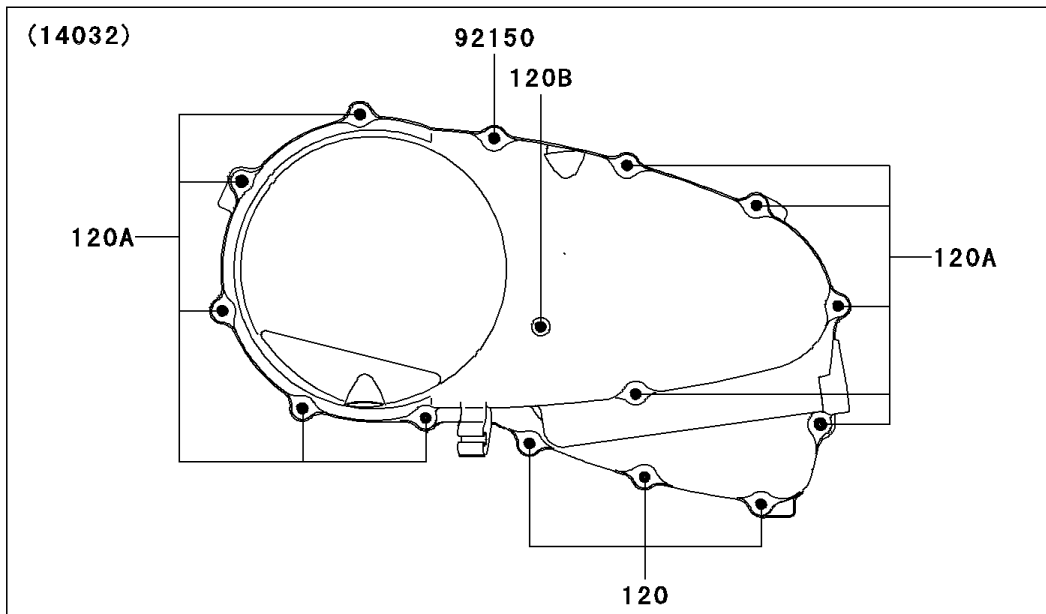

2001 Vulcan 800 Drifter PARTS DIAGRAM

Right Engine Cover(s)

E1436

2001 Vulcan 800 Drifter PARTS LIST

Right Engine Cover(s)

ITEM NAME	PART NUMBER	QUANTITY
BOLT-SOCKET (Ref # 120)	120R0630	3
BOLT-SOCKET (Ref # 120A)	120R0650	10
BOLT-SOCKET (Ref # 120B)	120R0665	1
GASKET,CLUTCH COVER (Ref # 11060)	11060-1926	1
COVER-CLUTCH (Ref # 14032)	14032-1403	1
CLAMP,L=60 (Ref # 92037)	92037-1069	1
PIN,6.2X8X14 (Ref # 92043)	92043-1263	2
BEARING-NEEDLE,HK1210 (Ref # 92046)	92046-1010	2
SEAL-OIL,TB12205.5 (Ref # 92049)	92049-1271	1
BOLT,SOCKET,6X50 (Ref # 92150)	92150-1436	1