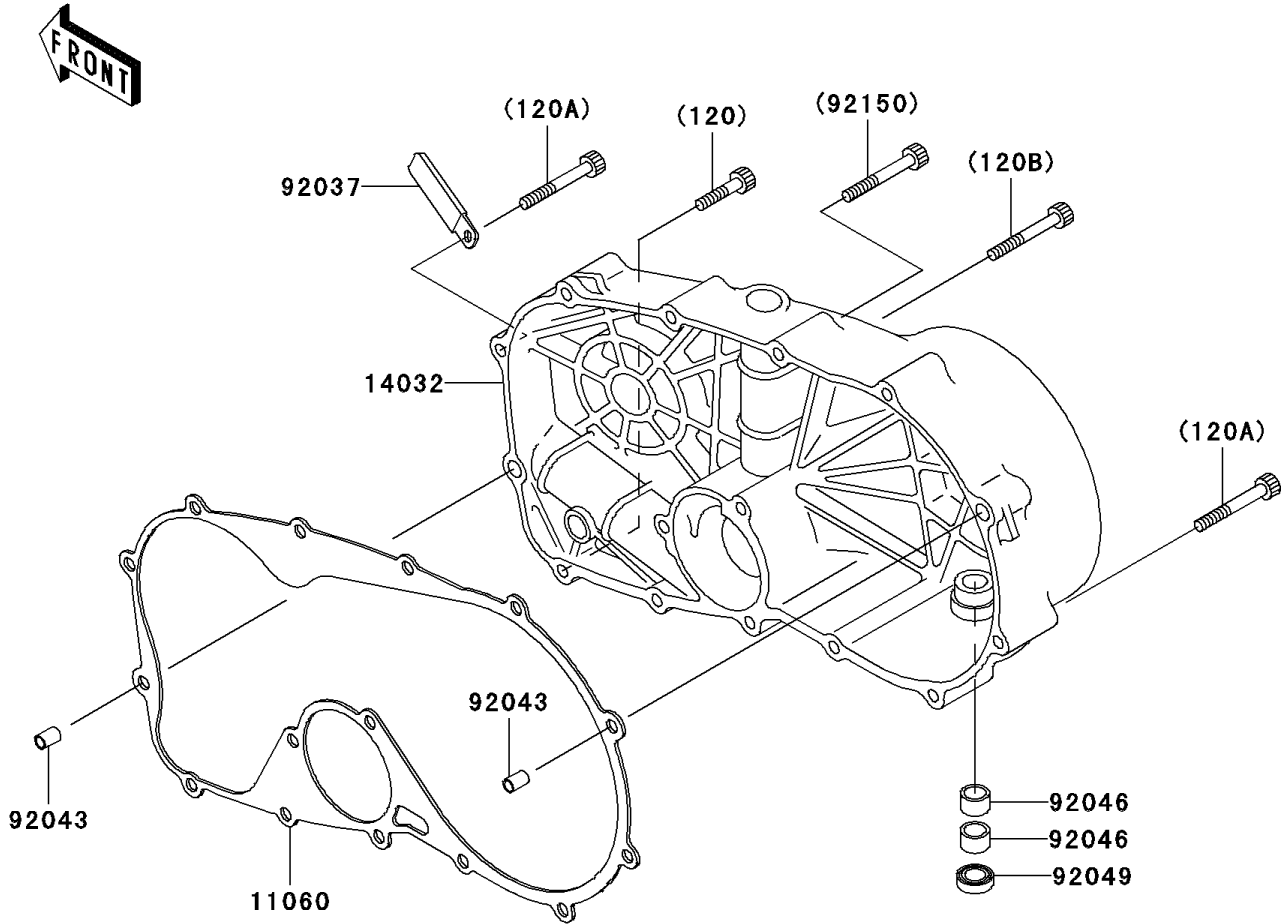

# 2004 Vulcan 800 Drifter PARTS DIAGRAM

Right Engine Cover(s)

E1436

## 2004 Vulcan 800 Drifter PARTS LIST

Right Engine Cover(s)

ITEM NAME	PART NUMBER	QUANTITY
BOLT-SOCKET (Ref # 120)	120R0630	3
BOLT-SOCKET (Ref # 120A)	120R0650	10
BOLT-SOCKET (Ref # 120B)	120R0665	1
GASKET,CLUTCH COVER (Ref # 11060)	11060-1926	1
COVER-CLUTCH (Ref # 14032)	14032-1403	1
CLAMP,L=60 (Ref # 92037)	92037-1069	1
PIN,6.2X8X14 (Ref # 92043)	92043-1263	2
BEARING-NEEDLE,HK1210 (Ref # 92046)	92046-1010	2
SEAL-OIL,TB12205.5 (Ref # 92049)	92049-1271	1
BOLT,SOCKET,6X50 (Ref # 92150)	92150-1436	1