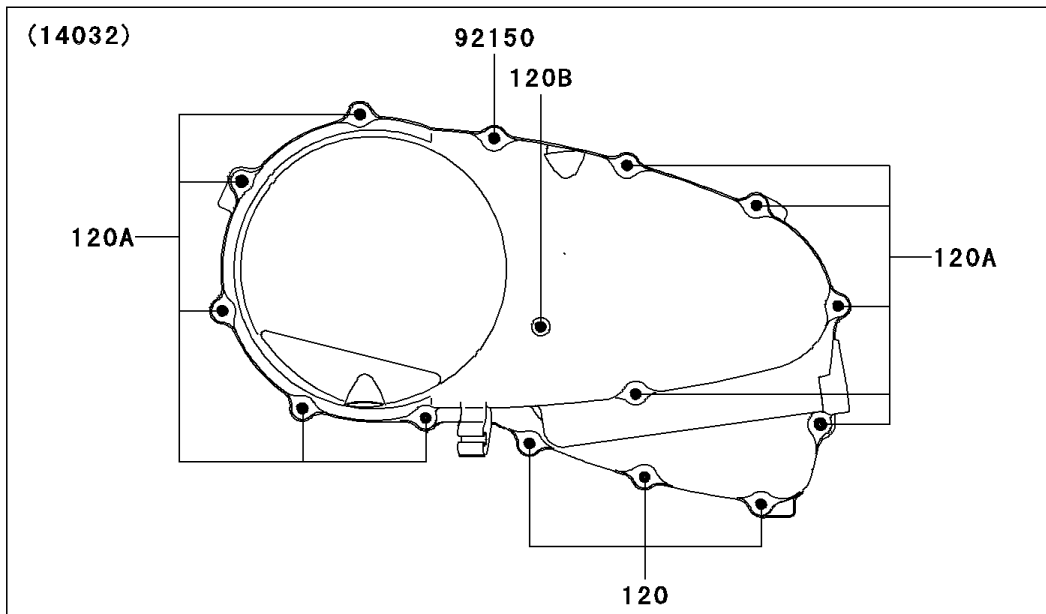

# 2004 Vulcan 800 Drifter PARTS DIAGRAM

Right Engine Cover(s)

E1436

## 2004 Vulcan 800 Drifter PARTS LIST

Right Engine Cover(s)

ITEM NAME	PART NUMBER	QUANTITY
BOLT-SOCKET (Ref # 120)	120R0630	3
BOLT-SOCKET (Ref # 120A)	120R0650	10
BOLT-SOCKET (Ref # 120B)	120R0665	1
GASKET,CLUTCH COVER (Ref # 11060)	11060-1926	1
COVER-CLUTCH (Ref # 14032)	14032-1403	1
CLAMP,L=60 (Ref # 92037)	92037-1069	1
PIN,6.2X8X14 (Ref # 92043)	92043-1263	2
BEARING-NEEDLE,HK1210 (Ref # 92046)	92046-1010	2
SEAL-OIL,TB12205.5 (Ref # 92049)	92049-1271	1
BOLT,SOCKET,6X50 (Ref # 92150)	92150-1436	1