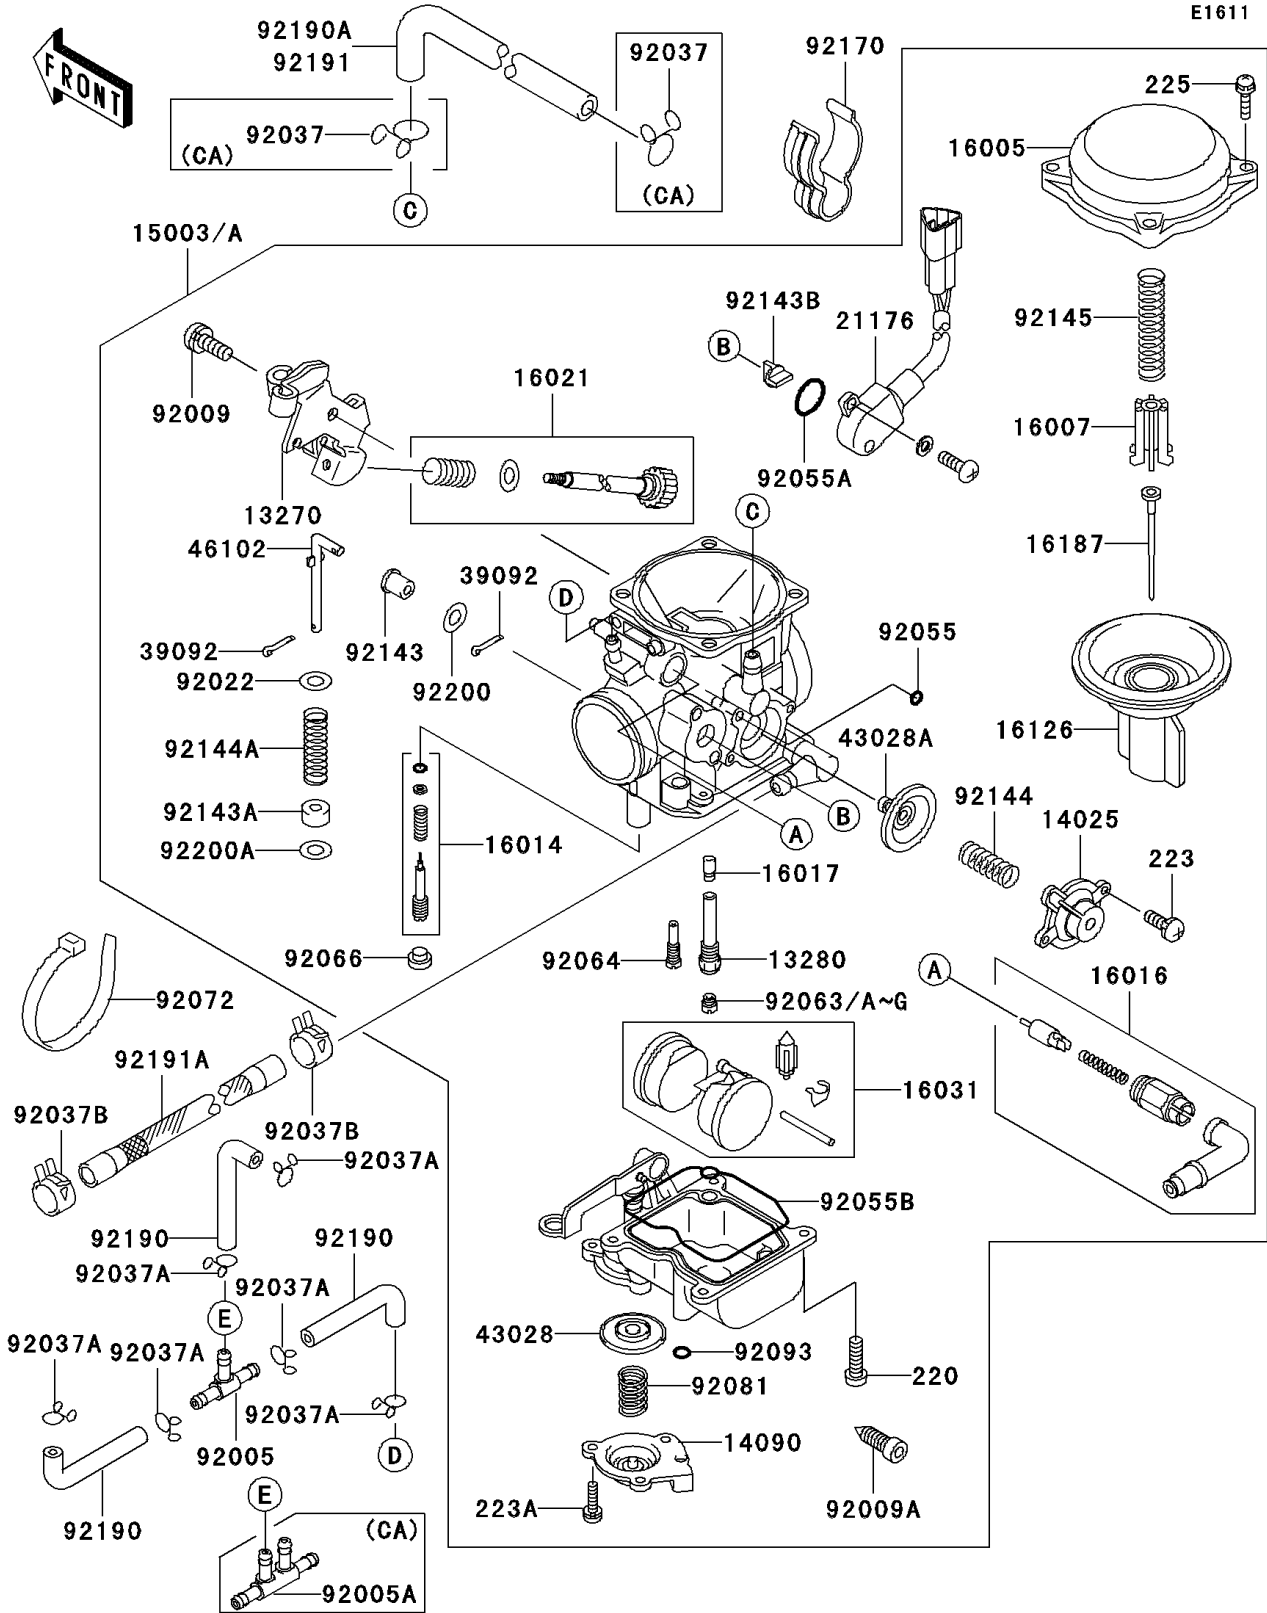

Kawasaki Let the good times roll®

2003 Vulcan 800 Drifter PARTS DIAGRAM

Carburetor