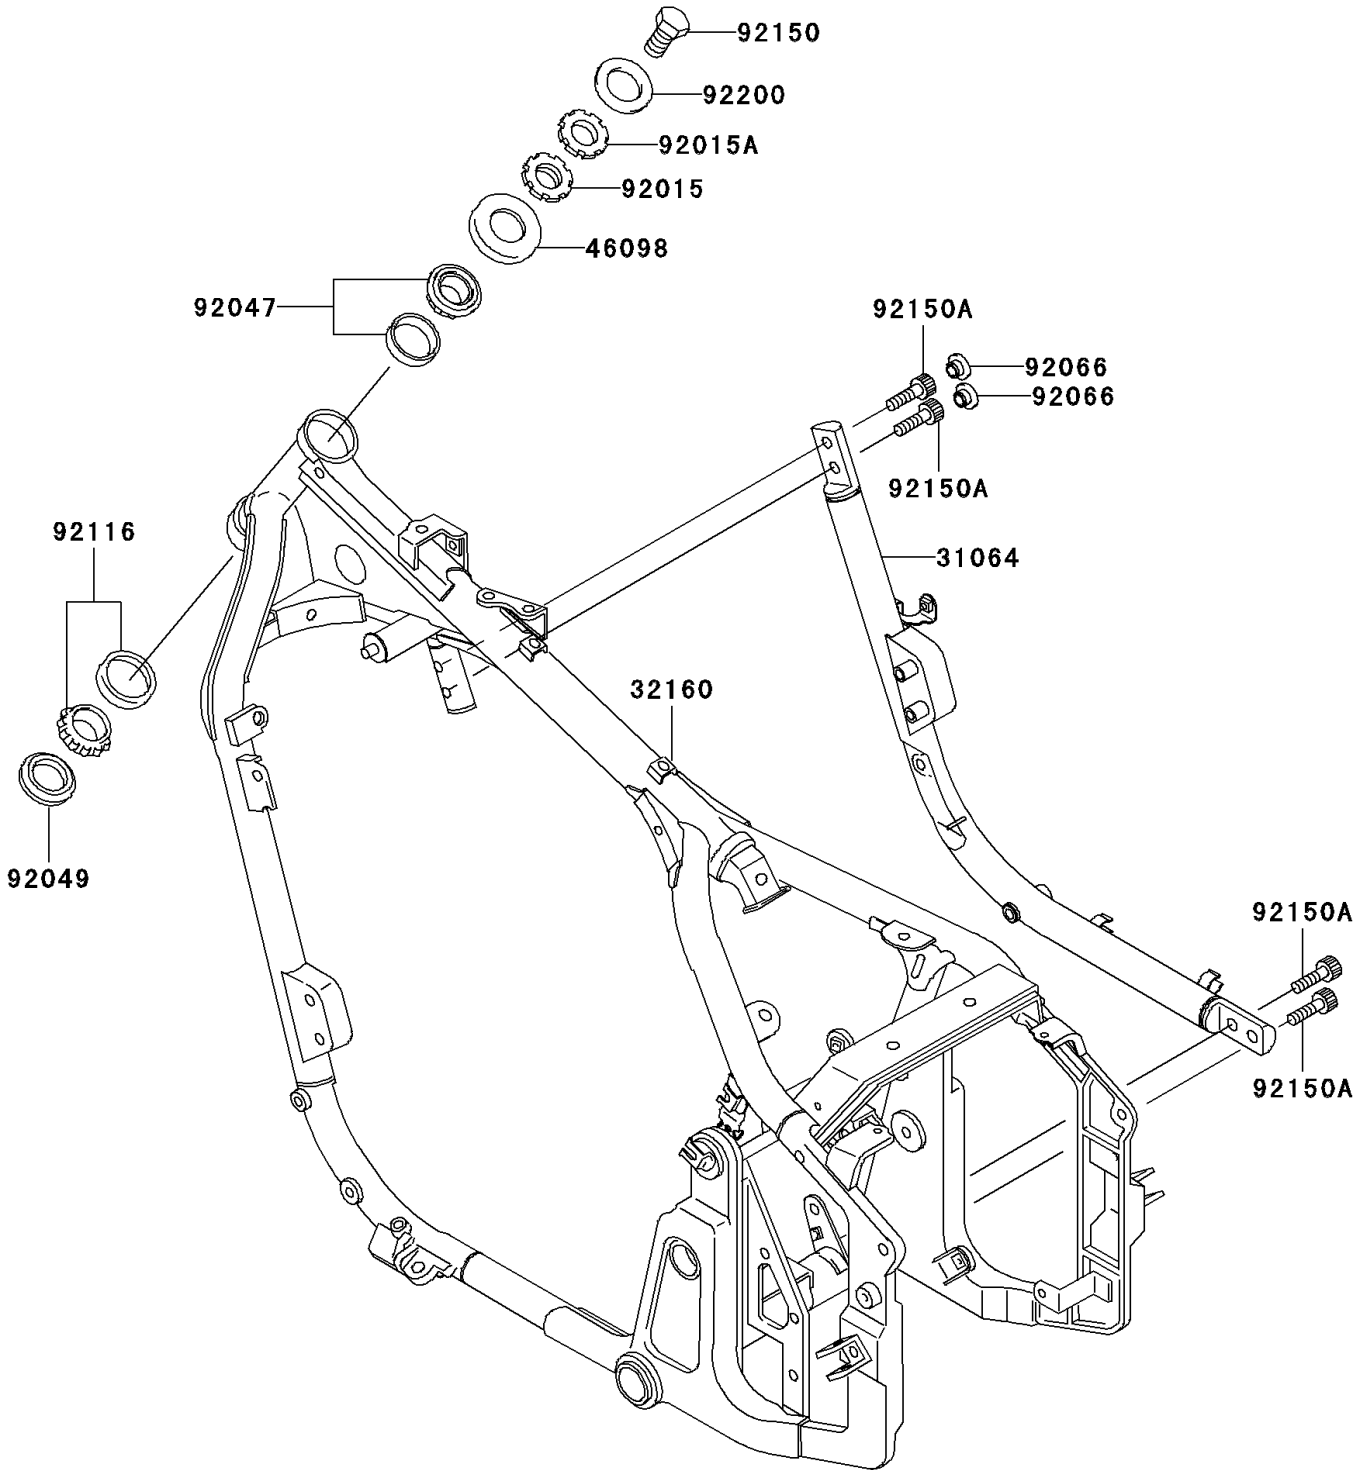

2001 Vulcan 800 Drifter PARTS DIAGRAM

Frame

F2120

2001 Vulcan 800 Drifter PARTS LIST

Frame

ITEM NAME	PART NUMBER	QUANTITY
PIPE-COMP,DOWNTUBE,RH (Ref # 31064)	31064-1221	1
FRAME-COMP (Ref # 32160)	32160-1697	1
CAP,STEERING STEM (Ref # 46098)	46098-017	1
NUT,25MM,T=10 (Ref # 92015)	92015-1377	1
NUT,25MM,T=6 (Ref # 92015A)	92015-1378	1
RACE,ROLLER,32005JR RS (Ref # 92047)	92047-017	1
SEAL-OIL,XMHE36X52X4J (Ref # 92049)	92049-1162	1
PLUG (Ref # 92066)	92066-1285	2
BEARING-ROLLER,HR320/28XJ (Ref # 92116)	92116-1009	1
BOLT,14X25 (Ref # 92150)	92150-1672	1
BOLT,SOCKET,10X23 (Ref # 92150A)	92150-1942	4
WASHER (Ref # 92200)	92200-1140	1