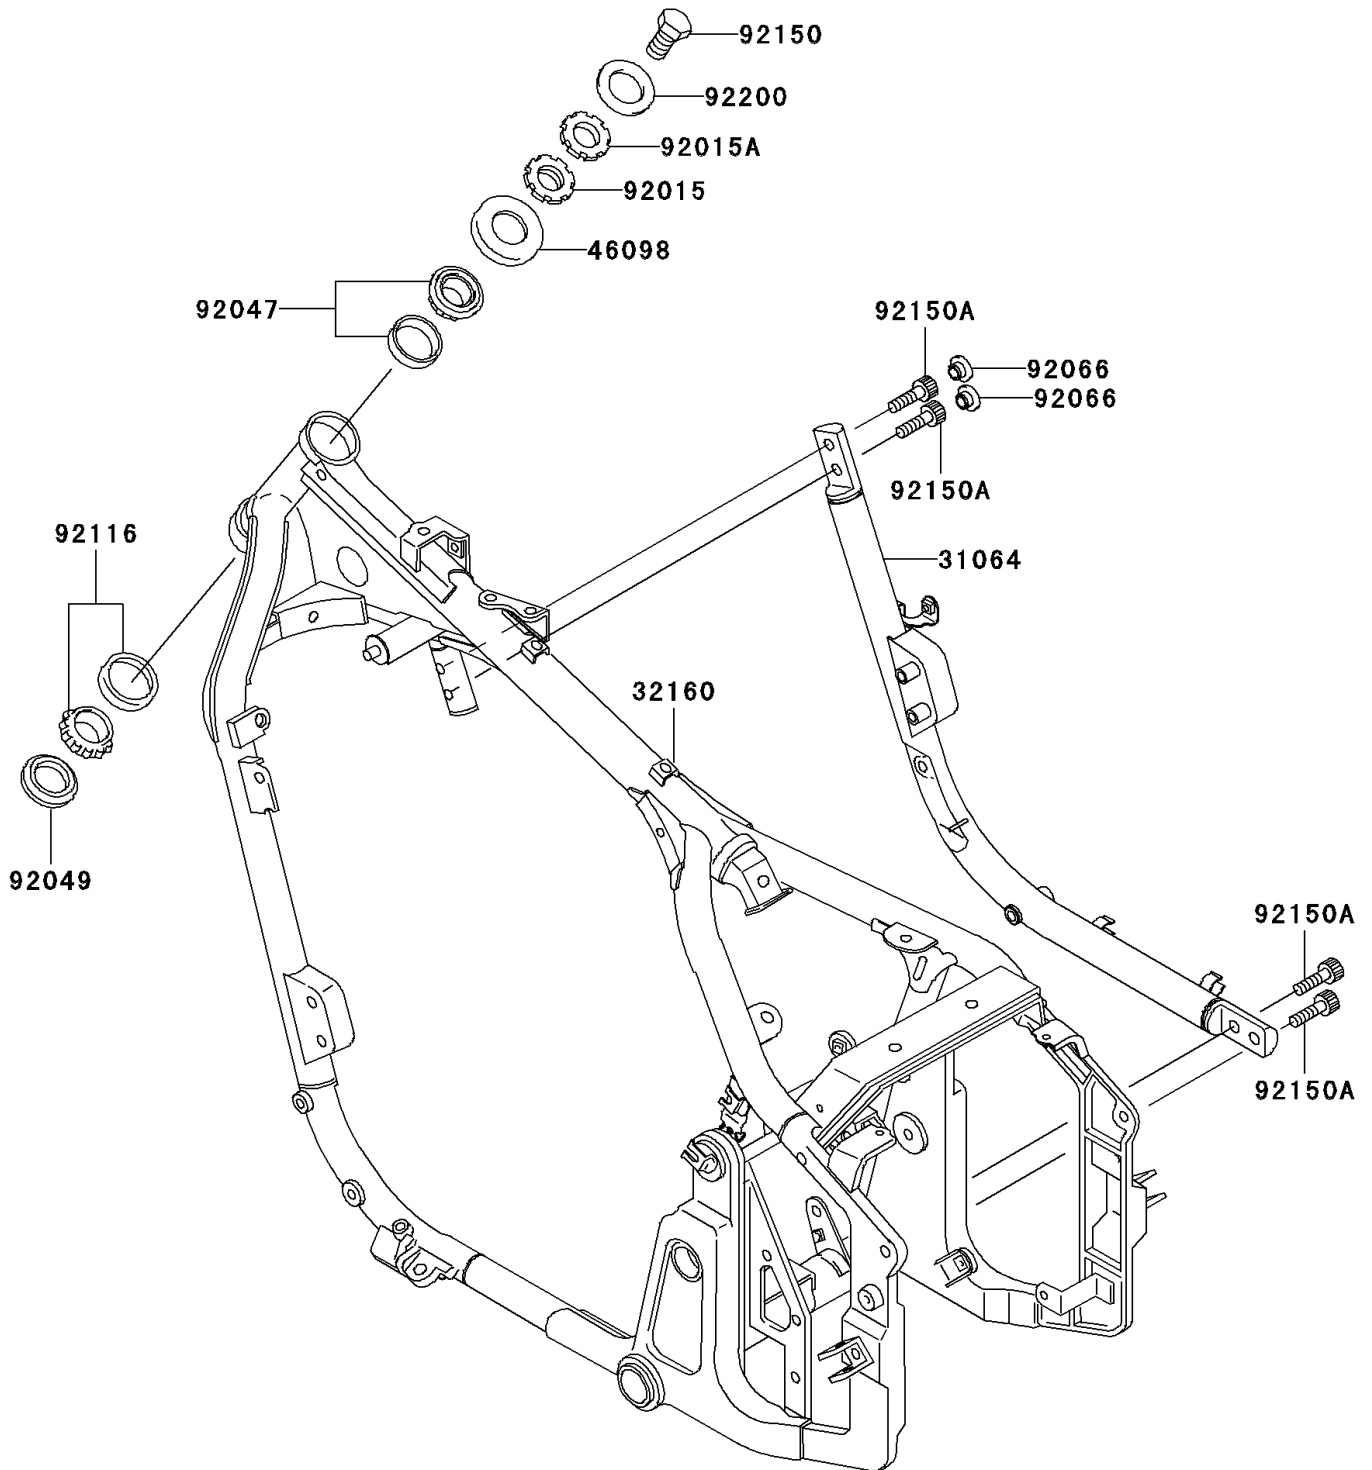

2003 Vulcan 800 Drifter PARTS DIAGRAM

Frame

F2120

2003 Vulcan 800 Drifter PARTS LIST

Frame

ITEM NAME	PART NUMBER	QUANTITY
PIPE-COMP,DOWNTUBE,RH (Ref # 31064)	31064-1221	1
FRAME-COMP (Ref # 32160)	32160-1697	1
CAP,STEERING STEM (Ref # 46098)	46098-017	1
NUT,25MM,T=10 (Ref # 92015)	92015-1377	1
NUT,25MM,T=6 (Ref # 92015A)	92015-1378	1
RACE,ROLLER,32005JR RS (Ref # 92047)	92047-017	1
SEAL-OIL,XMHE36X52X4J (Ref # 92049)	92049-1162	1
PLUG (Ref # 92066)	92066-1285	2
BEARING-ROLLER,HR320/28XJ (Ref # 92116)	92116-1009	1
BOLT,14X25 (Ref # 92150)	92150-1672	1
BOLT,SOCKET,10X23 (Ref # 92150A)	92150-1942	4
WASHER (Ref # 92200)	92200-1140	1