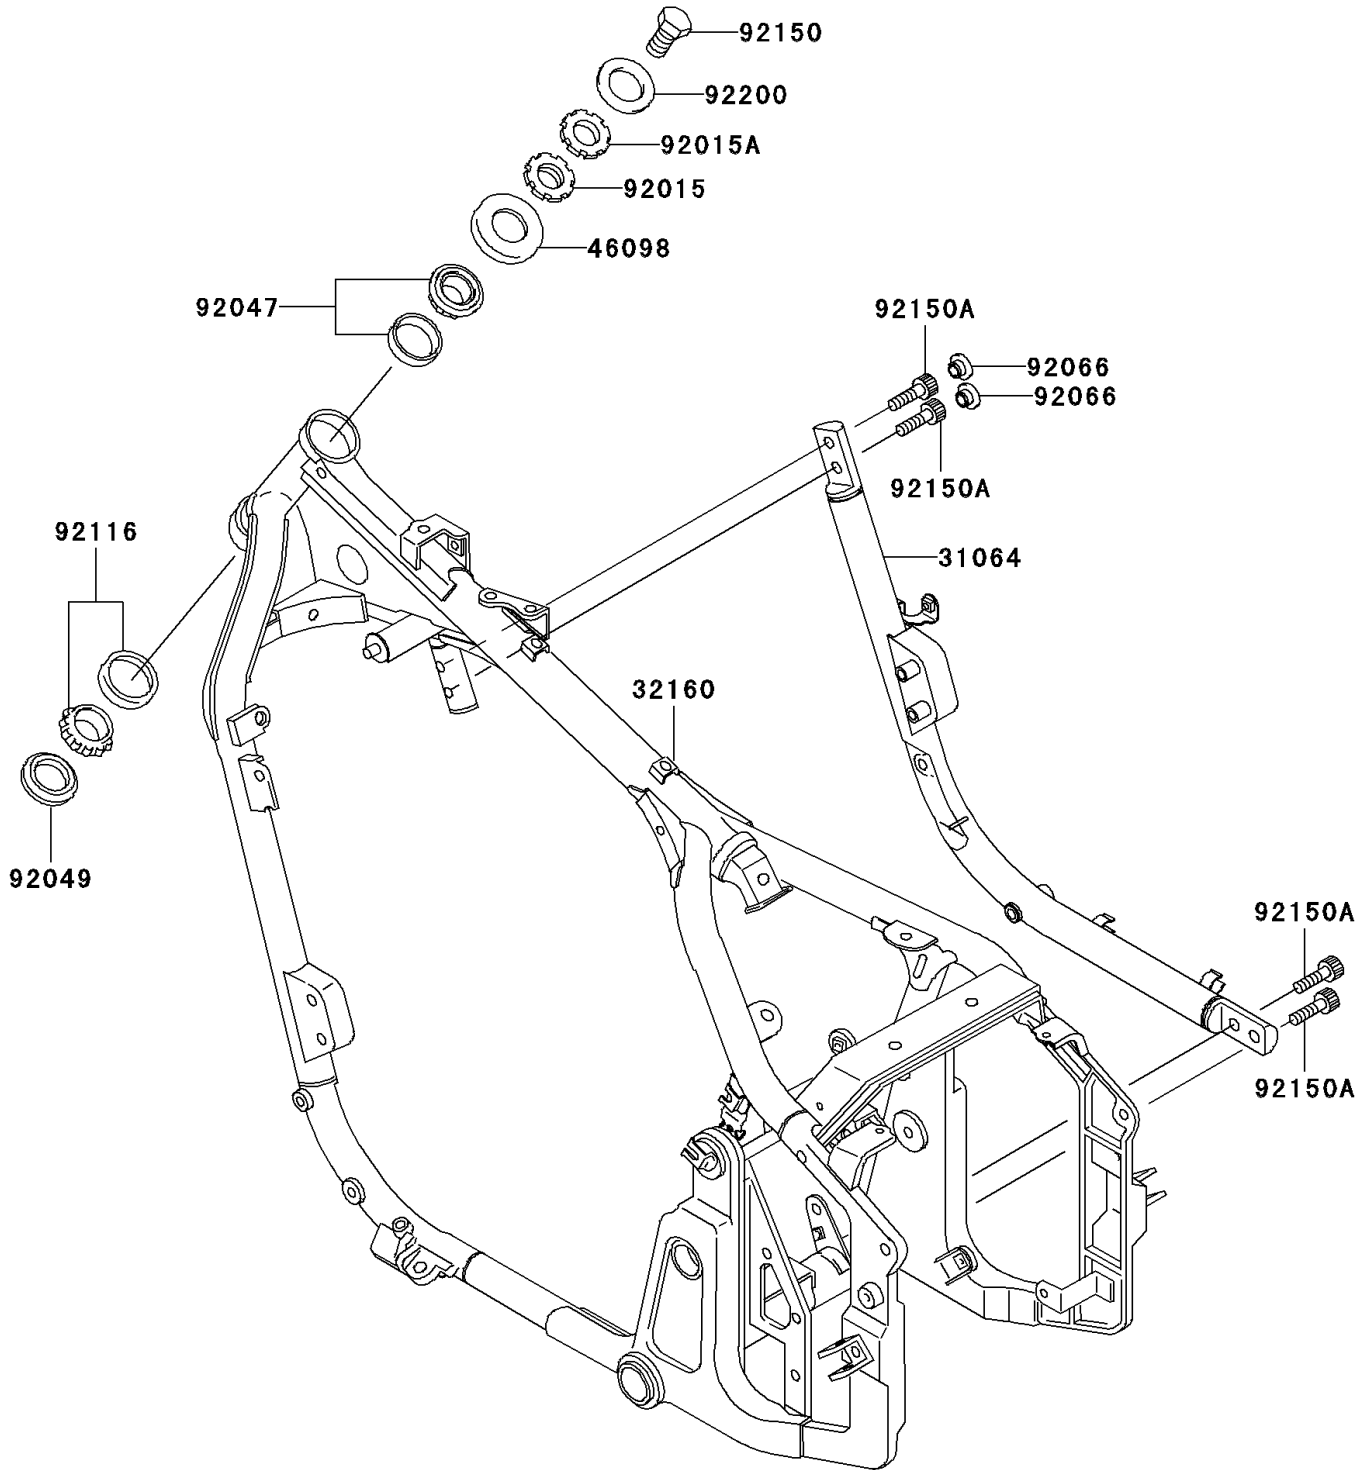

2003 Vulcan 800 Drifter PARTS DIAGRAM

Frame

F2120

2003 Vulcan 800 Drifter PARTS LIST

Frame

ITEM NAME	PART NUMBER	QUANTITY
PIPE-COMP,DOWNTUBE,RH (Ref # 31064)	31064-1221	1
FRAME-COMP (Ref # 32160)	32160-1697	1
CAP,STEERING STEM (Ref # 46098)	46098-017	1
NUT,25MM,T=10 (Ref # 92015)	92015-1377	1
NUT,25MM,T=6 (Ref # 92015A)	92015-1378	1
RACE,ROLLER,32005JR RS (Ref # 92047)	92047-017	1
SEAL-OIL,XMHE36X52X4J (Ref # 92049)	92049-1162	1
PLUG (Ref # 92066)	92066-1285	2
BEARING-ROLLER,HR320/28XJ (Ref # 92116)	92116-1009	1
BOLT,14X25 (Ref # 92150)	92150-1672	1
BOLT,SOCKET,10X23 (Ref # 92150A)	92150-1942	4
WASHER (Ref # 92200)	92200-1140	1