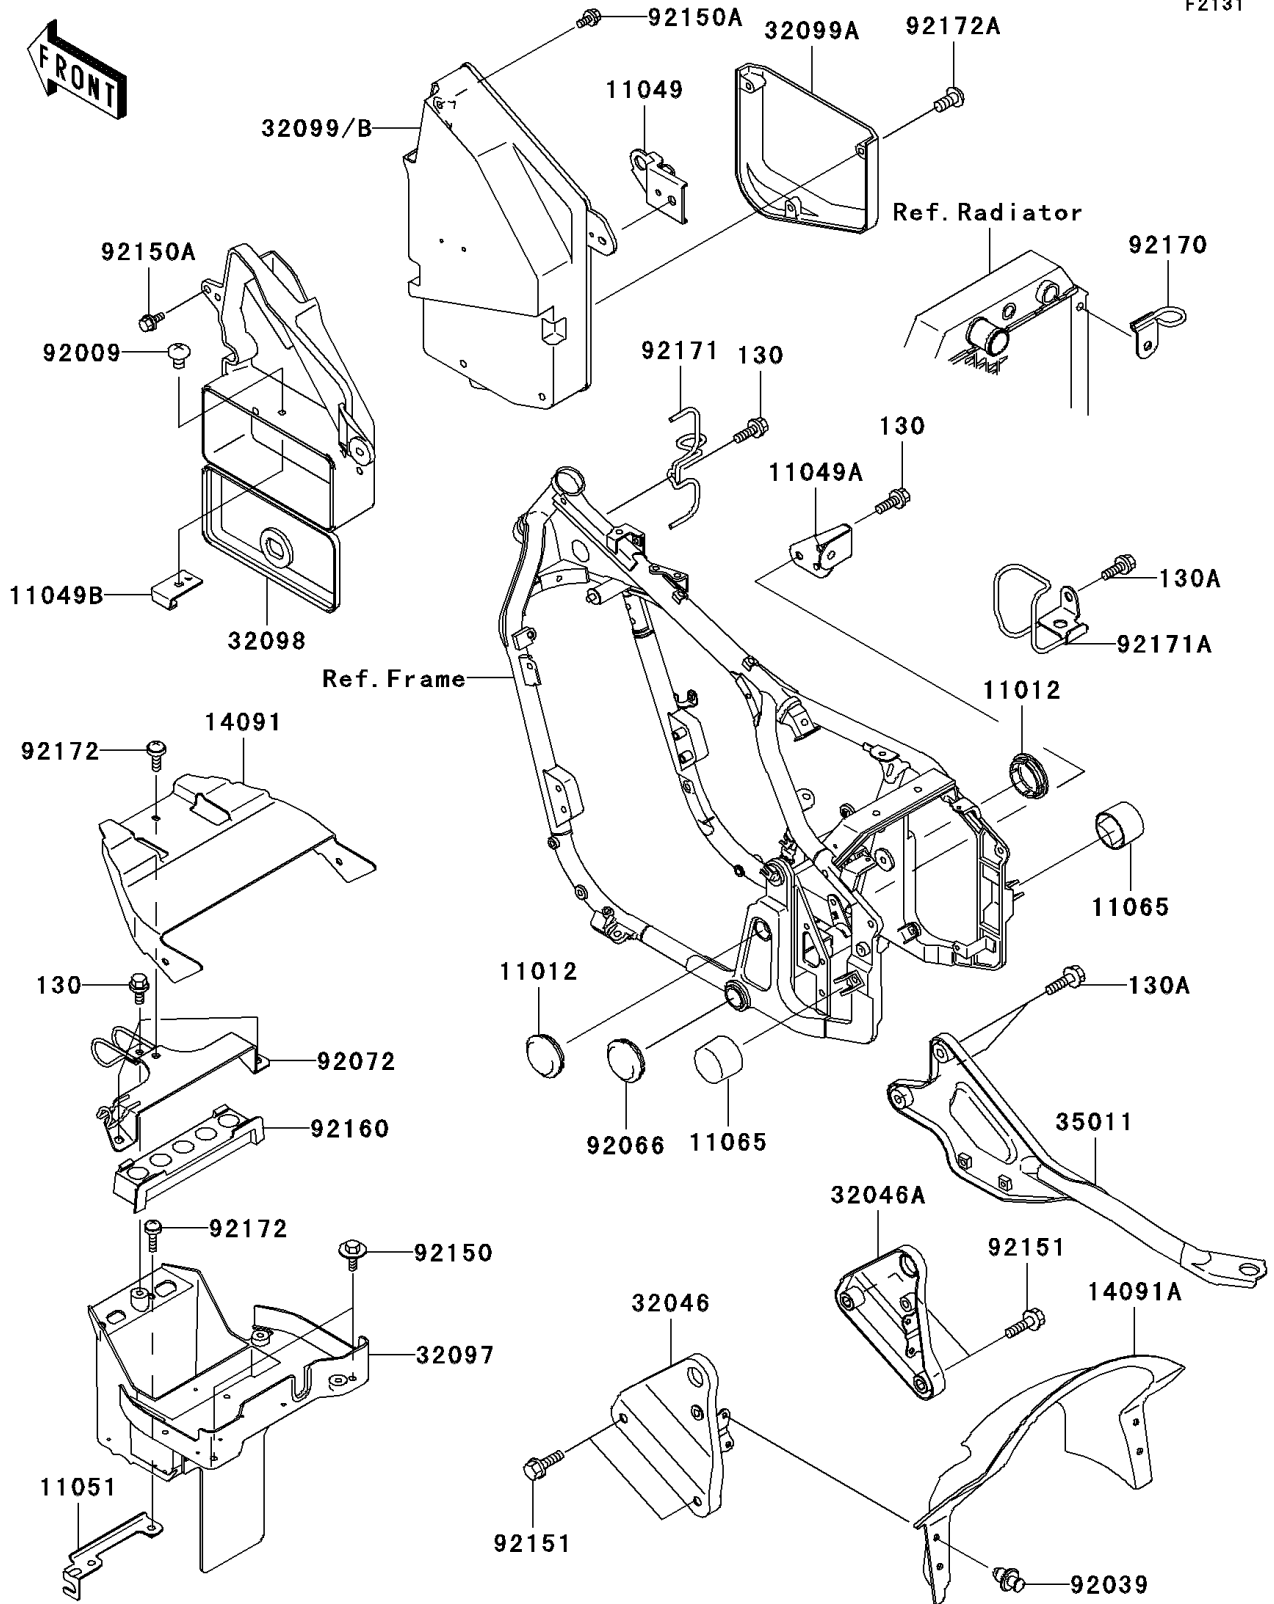

2001 Vulcan 800 Drifter PARTS DIAGRAM

Frame Fittings

F2131

2001 Vulcan 800 Drifter PARTS LIST

Frame Fittings

ITEM NAME	PART NUMBER	QUANTITY
BOLT-FLANGED (Ref # 130)	130J0612	5
BOLT-FLANGED,8X25,BLACK (Ref # 130A)	130J0825	3
CAP (Ref # 11012)	11012-1926	2
BRACKET,SIDE COVER LOCK (Ref # 11049)	11049-1183	1
BRACKET,RESERVOIR TANK (Ref # 11049A)	11049-1233	1
BRACKET,TOOL CASE LOCK (Ref # 11049B)	11049-1266	1
BRACKET,STARTER CABLE (Ref # 11051)	11051-1328	1
CAP (Ref # 11065)	11065-1183	2
COVER,ELECTRIC (Ref # 14091)	14091-1060	1
COVER,SEAT UNDER (Ref # 14091A)	14091-1368	1
BRACKET-SEAT,LH (Ref # 32046)	32046-1494	1
BRACKET-SEAT,RH (Ref # 32046A)	32046-1495	1
CASE-BATTERY (Ref # 32097)	32097-1189	1
CASE-TOOL (Ref # 32098)	32098-1106	1
CASE (Ref # 32099A)	32099-1164	1
STAY,MUFFLER (Ref # 35011)	35011-1972	1
SCREW,5X14 (Ref # 92009)	92009-1653	1
RIVET (Ref # 92039)	92039-1227	4
PLUG (Ref # 92066)	92066-1434	1
BAND,BATTERY (Ref # 92072)	92072-1366	1
BOLT,6X14 (Ref # 92150)	92150-1133	2
BOLT,FLANGED,6X14 (Ref # 92150A)	92150-1689	7
BOLT,FLANGED,10X30 (Ref # 92151)	92151-1442	4
DAMPER,BATTERY BAND (Ref # 92160)	92160-1634	1
CLAMP,CABLE (Ref # 92170)	92170-1608	1
CLAMP,HARNESS&CABLE (Ref # 92171)	92171-1074	1
CLAMP,BRAKE HOSE (Ref # 92171A)	92171-1180	1
SCREW,6X10 (Ref # 92172)	92172-0005	5
SCREW,TAPPING,5X14 (Ref # 92172A)	92172-0006	3

2001 Vulcan 800 Drifter PARTS LIST

Frame Fittings

ITEM NAME	PART NUMBER	QUANTITY
CASE,BASE (Ref # 32099)	32099-1163	1
CASE,BASE (Ref # 32099B)	32099-1167	1