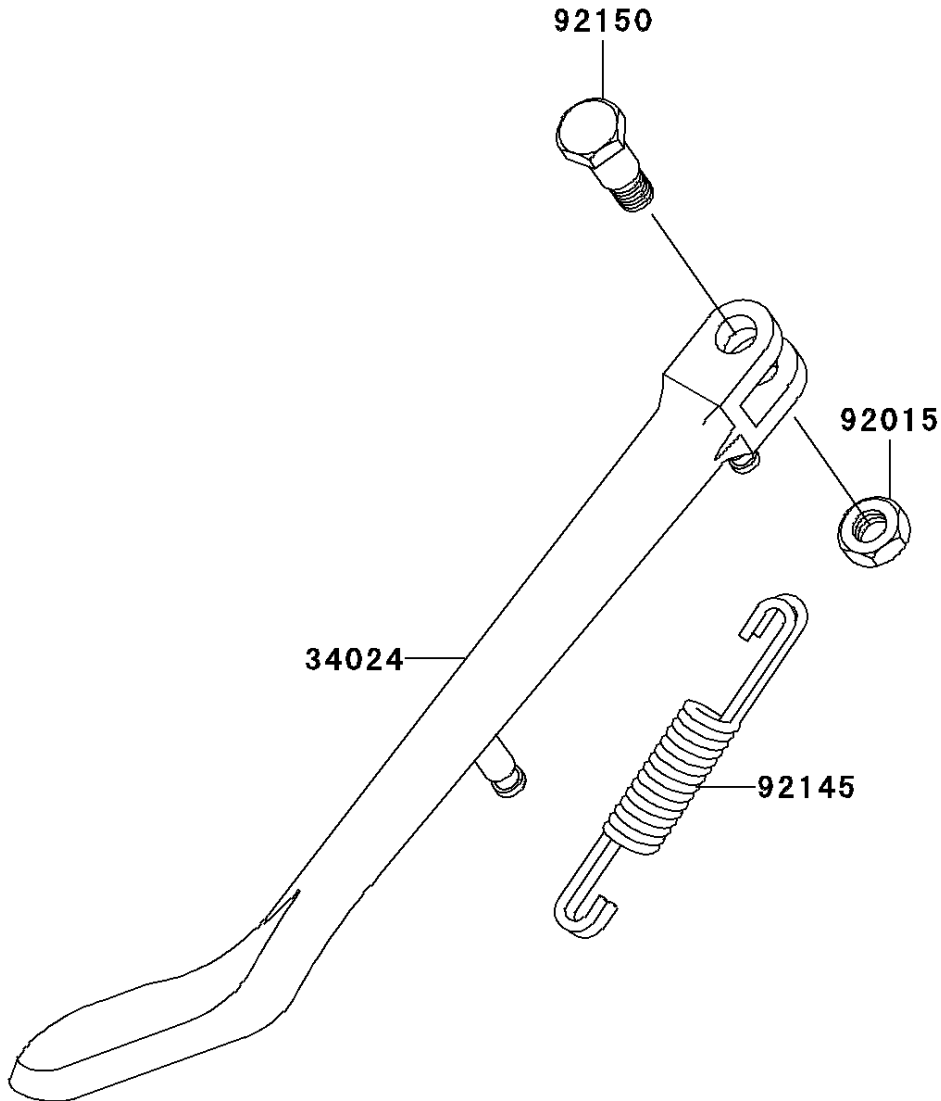

2001 Vulcan 800 Drifter PARTS DIAGRAM

Stand(s)

F2190

2001 Vulcan 800 Drifter PARTS LIST

Stand(s)

ITEM NAME	PART NUMBER	QUANTITY
STAND-SIDE (Ref # 34024)	34024-1371	1
NUT,LOCK,10MM,BLACK (Ref # 92015)	92015-1188	1
SPRING,SIDE STAND (Ref # 92145)	92145-0083	1
BOLT,SIDE STAND (Ref # 92150)	92150-1941	1