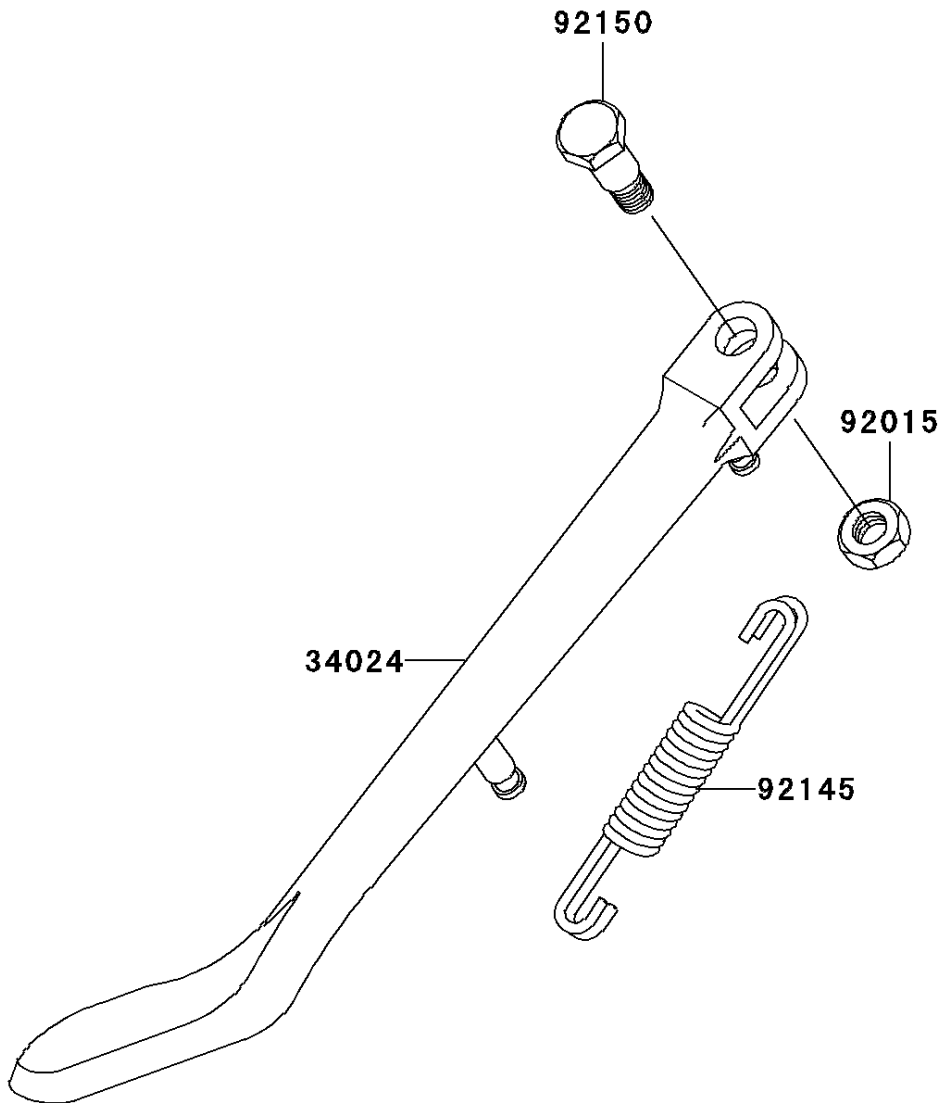

2003 Vulcan 800 Drifter PARTS DIAGRAM

Stand(s)

F2190

2003 Vulcan 800 Drifter PARTS LIST

Stand(s)

ITEM NAME	PART NUMBER	QUANTITY
STAND-SIDE (Ref # 34024)	34024-1371	1
NUT,LOCK,10MM,BLACK (Ref # 92015)	92015-1188	1
SPRING,SIDE STAND (Ref # 92145)	92145-0083	1
BOLT,SIDE STAND (Ref # 92150)	92150-1941	1